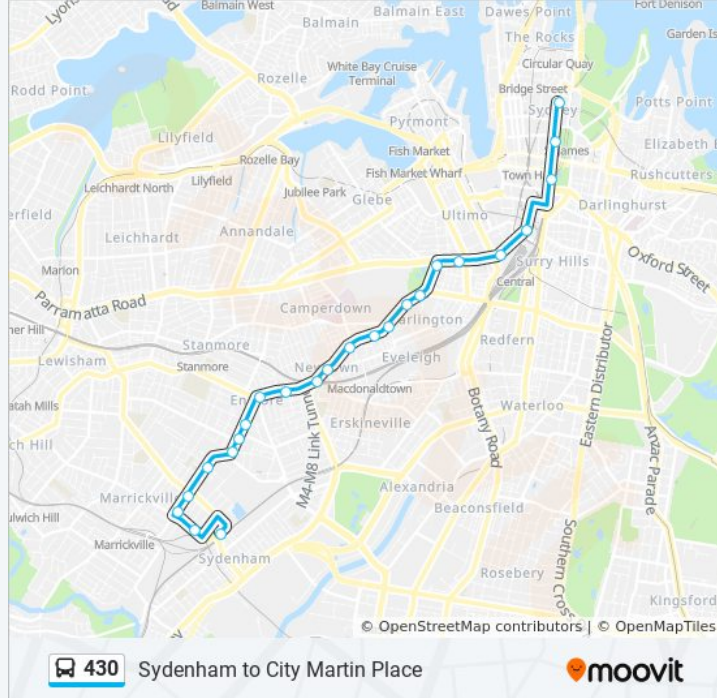

Enmore Rd at Victoria Rd

Victoria Rd at Chapel St

Victoria Rd after Sydenham Rd

Victoria Rd before Marrickville Rd

Marrickville Rd at Barclay St

Sydenham Station, Railway Pde, Stand C

430 bus time schedules and route maps are available in an offline PDF at moovitapp.com. Use the [Moovit App](https://moovitapp.com) to see live bus times, train schedule or subway schedule, and step-by-step directions for all public transit in Sydney.

[About Moovit](#) • [MaaS Solutions](#) • [Supported Countries](#) • [Mooviter Community](#)

© 2024 Moovit - All Rights Reserved

Check Live Arrival Times