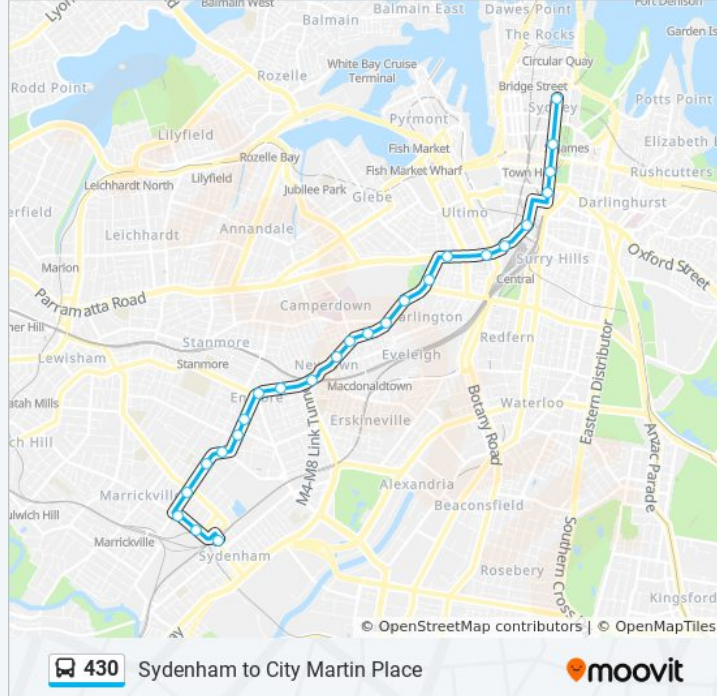

### Direction: Martin Place

25 stops

[VIEW LINE SCHEDULE](#)

- Sydenham Station, Burrows Ave, Stand A
- Marrickville Rd opp Barclay St
- Marrickville Rd before Victoria Rd
- Victoria Rd before Sydenham Rd
- Victoria Rd at Chapel St
- Victoria Rd at Cook Rd
- Enmore Park, Enmore Rd, Stand A
- Enmore Rd at Newington Rd
- Enmore Rd after Stanmore Rd
- Enmore Rd opp Enmore Theatre
- Newtown Station, Enmore Rd, Stand A
- King St at Hordern St
- King St at Missenden Rd
- King St opp Georgina St
- King St at Carillon Ave
- University of Sydney, City Rd
- Victoria Park, City Rd
- Broadway Shopping Centre, Broadway
- University of Technology Sydney, Broadway
- Central Station, Railway Square, Stand J
- Pitt St before Hay St
- Museum Station, Downing Centre, Stand E

### 430 bus Info

**Direction:** Martin Place

**Stops:** 25

**Trip Duration:** 41 min

**Line Summary:**

Museum Station, Elizabeth St, Stand D

St James Station, Elizabeth St, Stand C

Martin Place Station, Elizabeth St, Stand C

### Direction: Sydenham Station

24 stops

[VIEW LINE SCHEDULE](#)

Martin Place Station, Elizabeth St, Stand G

St James Station, Elizabeth St, Stand B

Museum Station, Elizabeth St, Stand C

Pitt St opp Barlow St

Central Station, Railway Square, Stand L

Broadway at Buckland St

City Rd opp Victoria Park

City Rd after Cleveland St

University of Sydney, City Rd

King St opp Carillon Ave

King St after Queen St

King St opp Missenden Rd