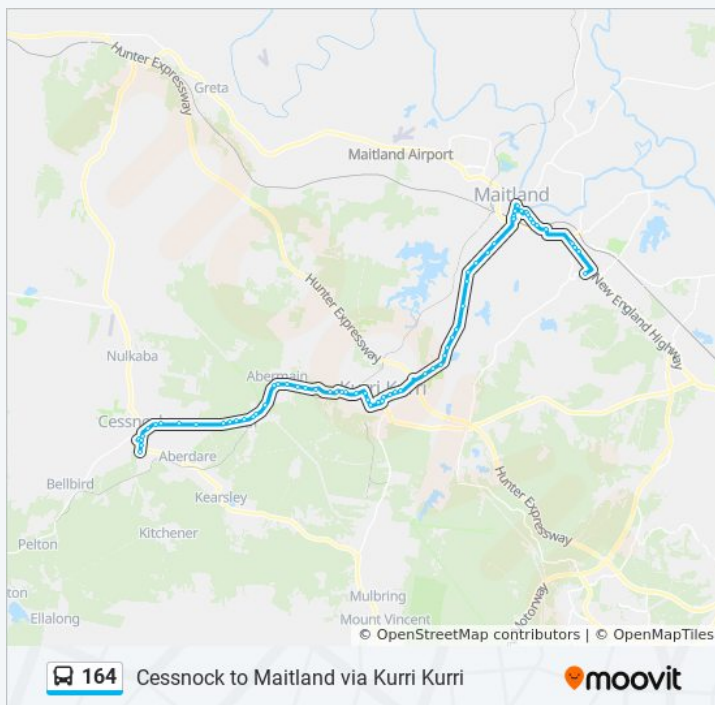

Cessnock Rd opp Edgeworth David Memorial Park

Cessnock Rd after Alfred St

Cessnock Rd before Church St

Cessnock Rd opp Date Ave

Cessnock Rd before Kline St

Station St before First St

First St at Hall St

**164 bus Time Schedule**

**Direction:** Green Hills

**Stops:** 68

**Trip Duration:** 65 min

**Line Summary:**

First St before Government Rd

Northcote St opp Boundary St

Alexandra St at Deakin St

Alexandra St after Aberdare St