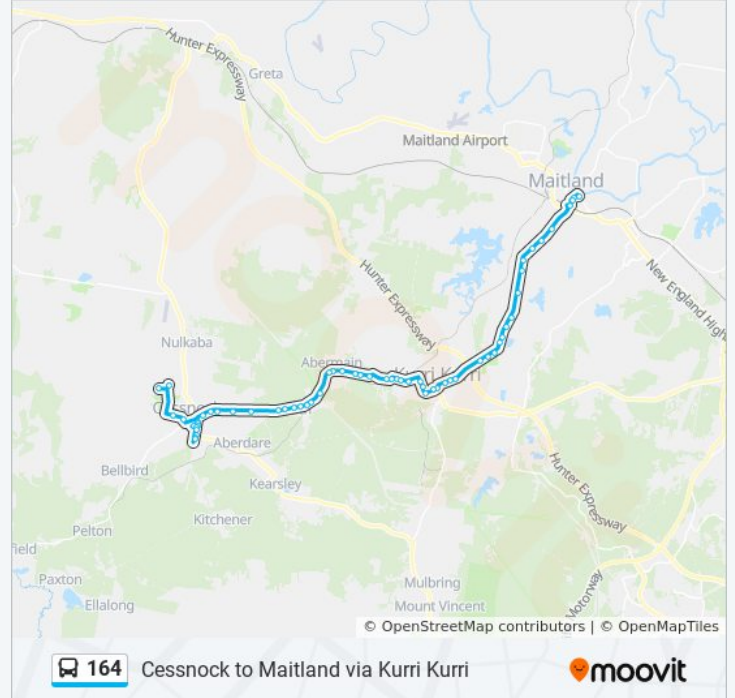

Cessnock City Council, Vincent St

Vincent St before Hall St

Vincent St before Aberdare Rd

Vincent St opp Rover Depot

Rover Depot, Vincent St

Vincent St before Cooper St

Cessnock City Centre, North Ave

Cessnock City Library, Vincent St

Cessnock Pool, Allandale Rd

Allandale Rd opp Ferguson St

Cessnock Correctional Centre - Maximum Security

Cessnock Correctional Centre, Lindsay Ave

### Direction: Cessnock

60 stops

[VIEW LINE SCHEDULE](#)

Green Hills Shopping Centre, Mitchell Dr

Newcastle St after George St

New England Hwy after King St

New England Hwy after William St

High St before Sparke St

106 Main Rd

Main Rd at Young St

Main Rd after Earp St