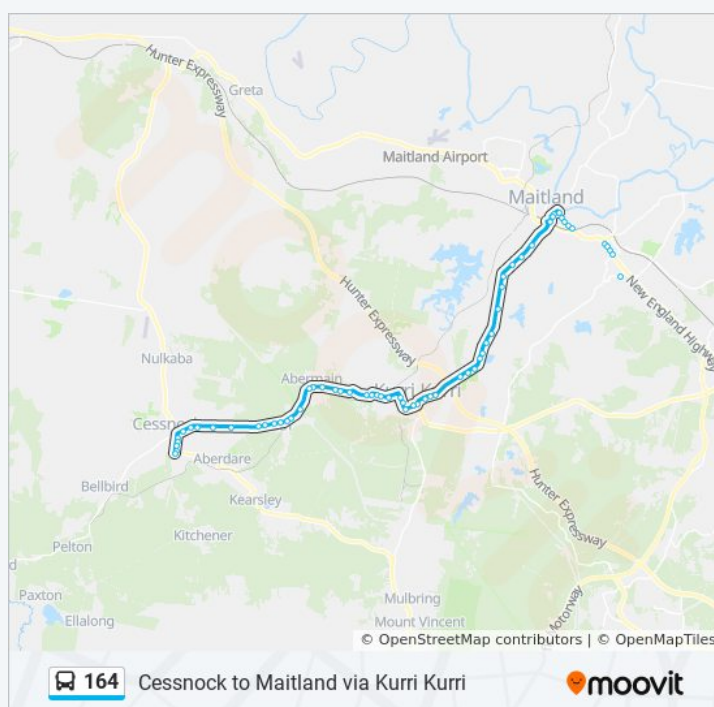

### Direction: Cessnock

60 stops

[VIEW LINE SCHEDULE](#)

Green Hills Shopping Centre, Mitchell Dr

Newcastle St after George St

New England Hwy after King St

New England Hwy after William St

High St before Sparke St

106 Main Rd

Main Rd at Young St

Main Rd after Earp St

### 164 bus Time Schedule

Cessnock Route Timetable:

Sunday	11:00 - 19:00
Monday	06:15 - 20:10
Tuesday	06:15 - 20:10
Wednesday	06:15 - 20:10
Thursday	06:15 - 20:10
Friday	06:15 - 20:10
Saturday	08:00 - 19:00

### 164 bus Info

**Direction:** Cessnock

**Stops:** 60

**Trip Duration:** 47 min

**Line Summary:**

Lang St at Heddon St

Lang St at Greta St

Lang St at Stanford St