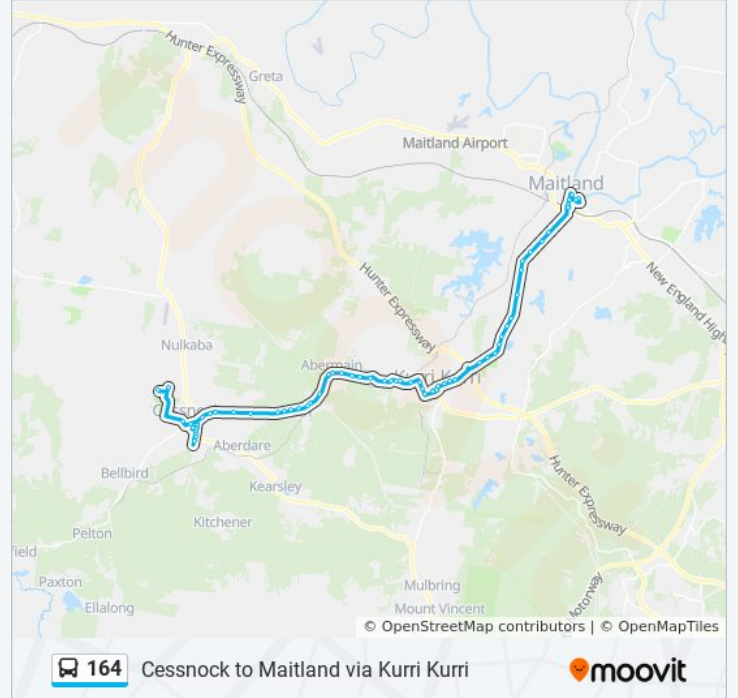

Lang St at Heddon St

Main Rd before Earp St

Main Rd at Young St

Main Rd after Heddon St

Main Rd opp 106

Cessnock Rd after Traders Way

Clifteigh Meadow, Main Rd

Main Rd opp 20

504 Cessnock Rd

Cessnock Rd at Davies St

Cessnock Rd opp Oakwood Village

Cessnock Rd after Vintage Dr

Cessnock Rd after Gilleston Rd

Cessnock Rd opp Dagworth Rd

Maitland Station, Railway St

Church St after Steam St