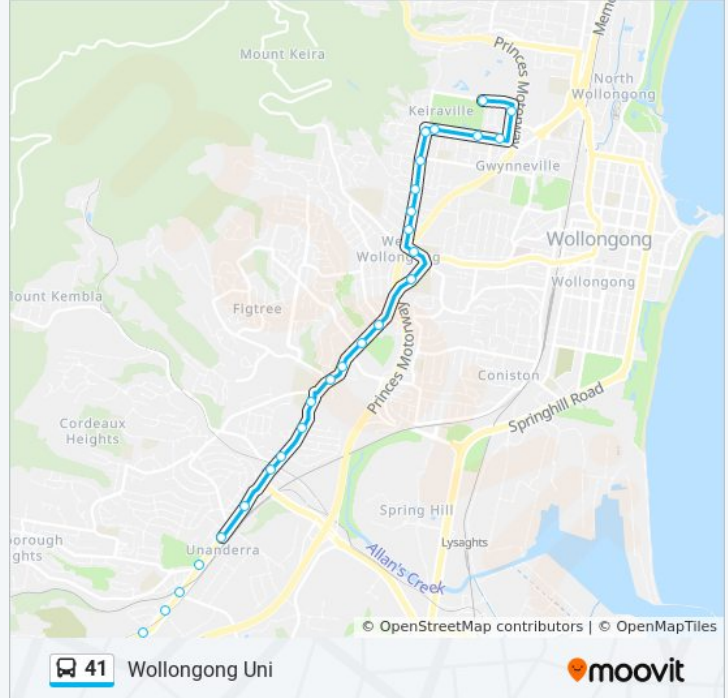

 41

Dapto

Get The App

The 41 bus line (Dapto) has 2 routes. For regular weekdays, their operation hours are:

(1) Dapto: 09:40 - 19:40 (2) Wollongong Uni: 07:50 - 18:50

Use the Moovit App to find the closest 41 bus station near you and find out when is the next 41 bus arriving.

Direction: Dapto

33 stops

[VIEW LINE SCHEDULE](#)

University of Wollongong, Northfields Ave, Stand F

Northfields Ave at Robsons Rd

Robsons Rd opp 32

Robsons Rd after Murphys Ave

Robsons Rd before Gipps Rd

41 bus Info

Direction: Dapto

Stops: 33

Trip Duration: 29 min

Line Summary:

Princes Hwy opp Orana Pde

Princes Hwy at Orangegroove Ave

Princes Hwy at Canterbury Rd

41 bus Info

Direction: Wollongong Uni

Stops: 37

Trip Duration: 29 min

Line Summary:

Princes Hwy opp First Ave
Princes Hwy before William St
Princes Hwy after Sorensen Dr
Princes Hwy before Gibsons Rd
Princes Hwy after O'Briens Rd
Princes Hwy after Figtree Cres
Princes Hwy opp Figtree Grove Shopping Centre
Princes Hwy at Thames St
Princes Hwy opp The Illawarra Grammar School
Mount Keira Rd before Princes Hwy
Robsons Rd opp Buckle Cres
Robsons Rd at Parsons St
Robsons Rd after Keira Mine Rd
Robsons Rd at Gipps Rd
Robson Rd before Murphys Ave
Wollongong Conservatorium of Music, Murphys Ave
Wollongong Botanic Garden, Murphys Ave
Murphys Ave opp Waitangi St
Irvine St at Madoline St
University of Wollongong, Northfields Ave, Stand F