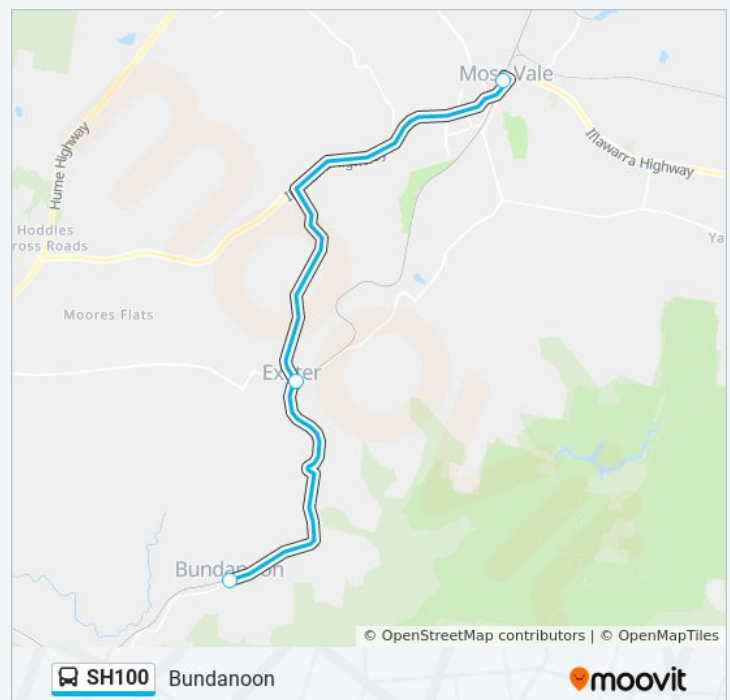

Direction: Bundanoon

3 stops

[VIEW LINE SCHEDULE](#)

Moss Vale Station

Exeter Oval, Exeter Rd

Railway Ave opp Bundanoon Station

SH100 Time Schedule

Bundanoon Route Timetable:

Sunday	10:15 - 17:45
Monday	Not Operational
Tuesday	Not Operational
Wednesday	Not Operational
Thursday	Not Operational
Friday	Not Operational
Saturday	10:15 - 17:45

SH100 Info

Direction: Bundanoon

Stops: 3

Trip Duration: 21 min

Line Summary:

Direction: Goulburn

8 stops

[VIEW LINE SCHEDULE](#)

Moss Vale Station

Exeter Oval, Exeter Rd

Railway Ave opp Bundanoon Station

SH100 Info

Direction: Goulburn

Stops: 8

Trip Duration: 85 min

Line Summary:

Direction: Moss Vale

8 stops

[VIEW LINE SCHEDULE](#)