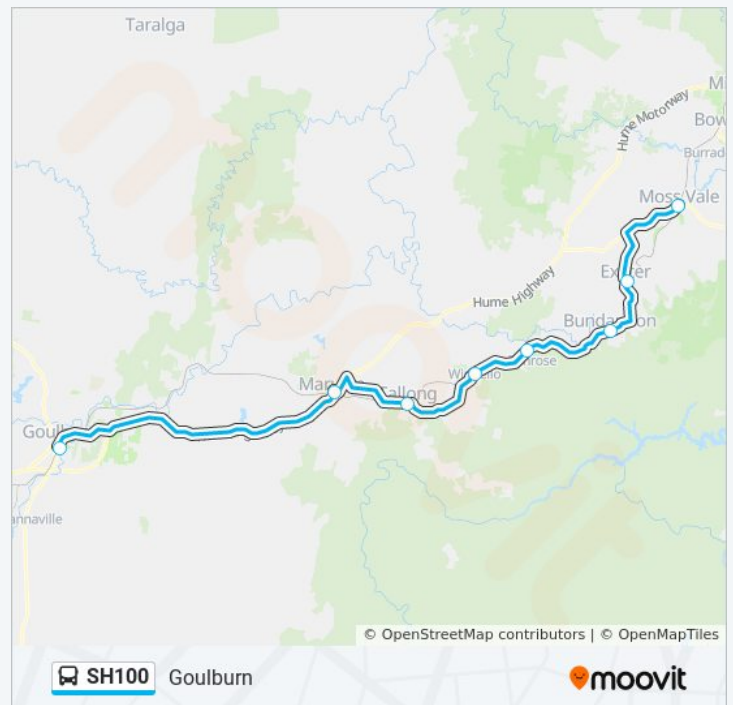

Trip Duration: 21 min

Line Summary:

Direction: Goulburn

8 stops

[VIEW LINE SCHEDULE](#)

Moss Vale Station

Exeter Oval, Exeter Rd

Railway Ave opp Bundanoon Station

Penrose Rd opp Penrose Station

Railway Pde opp Wingello Station

Tallong General Store, Caoura Rd

George St opp 105

Goulburn Station, Coach Stop

SH100 Time Schedule

Goulburn Route Timetable:

Sunday	11:40
Monday	09:20
Tuesday	09:20
Wednesday	09:20
Thursday	09:20
Friday	09:20
Saturday	11:40

SH100 Info

Direction: Goulburn

Stops: 8

Trip Duration: 85 min

Line Summary:

Direction: Moss Vale

8 stops

[VIEW LINE SCHEDULE](#)