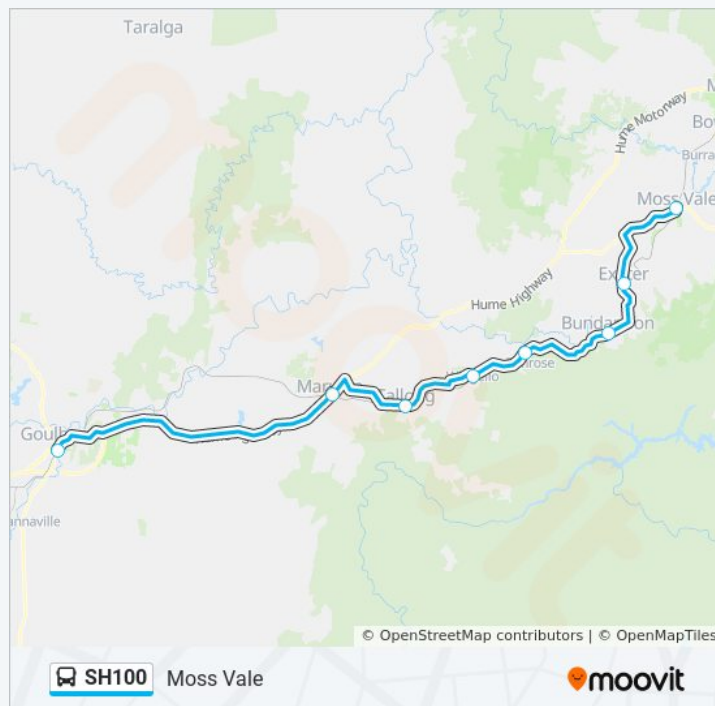

Trip Duration: 21 min

Line Summary:

Direction: Goulburn

8 stops

[VIEW LINE SCHEDULE](#)

Moss Vale Station

Exeter Oval, Exeter Rd

Railway Ave opp Bundanoon Station

SH100 Info

Direction: Goulburn

Stops: 8

Trip Duration: 85 min

Line Summary:

Direction: Moss Vale

8 stops

[VIEW LINE SCHEDULE](#)

Penrose Station, Penrose Rd

Bundanoon Station, Railway Ave, Coach Bay

Exeter Rd opp Exeter Oval

Moss Vale Station

Friday

13:20

Saturday

09:51 - 17:21

SH100 Info

Direction: Moss Vale

Stops: 8

Trip Duration: 22 min

Line Summary:

SH100 time schedules and route maps are available in an offline PDF at moovitapp.com. Use the [Moovit App](#) to see live bus times, train schedule or subway schedule, and step-by-step directions for all public transit in Sydney.