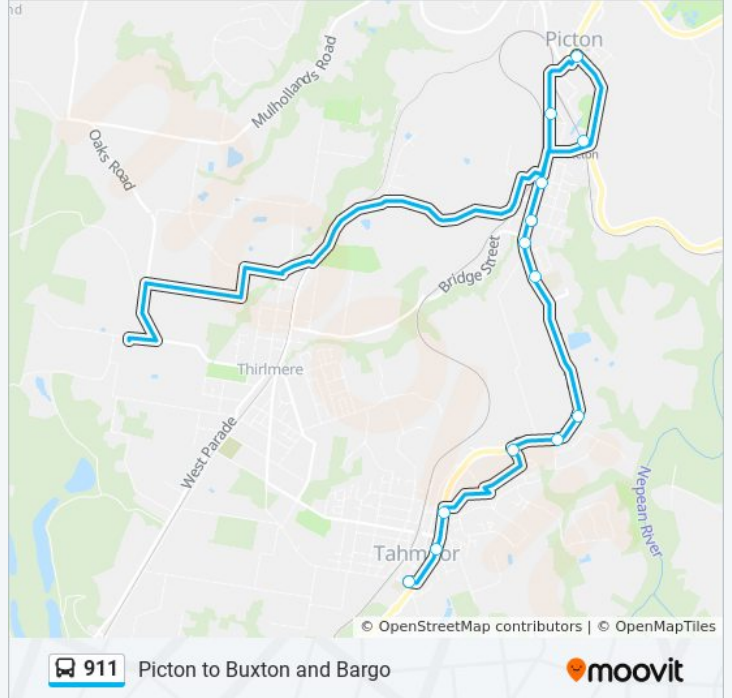

**Stops:** 10

**Trip Duration:** 20 min

**Line Summary:**

[911 bus Line Map](#)

**Direction: Narellan**

15 stops

[VIEW LINE SCHEDULE](#)

- Yanderra Public School, Harley St
- Chandos Rd after Cobham St
- Noongah St at Railside Ave

Picton Station, Station St

**Direction: Picton**

17 stops

[VIEW LINE SCHEDULE](#)

Noongah St at Railside Ave

Elvy St at Ashby Cl

Tahmoor Public School, Remembrance Dr

Tahmoor Town Centre, Remembrance Dr

**Direction:** Picton

**Stops:** 17

**Trip Duration:** 12 min

**Line Summary:**

**Direction: Picton**

4 stops

[VIEW LINE SCHEDULE](#)

Wonga Rd before Remembrance Dr

**911 bus Info**

**Direction:** Tahmoor

**Stops:** 17

**Trip Duration:** 12 min

**Line Summary:**

**Direction: Yanderra**

15 stops

[VIEW LINE SCHEDULE](#)