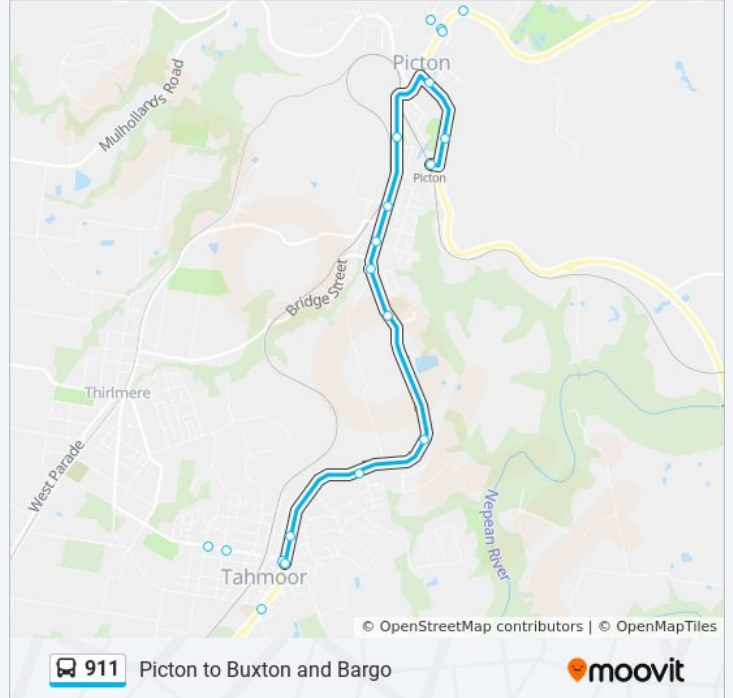

**Stops:** 10

**Trip Duration:** 20 min

**Line Summary:**

[911 bus Line Map](#)

**Direction: Narellan**

15 stops

[VIEW LINE SCHEDULE](#)

- Yanderra Public School, Harley St
- Chandos Rd after Cobham St
- Noongah St at Railside Ave

Picton Station, Station St

**Direction: Picton**

17 stops

[VIEW LINE SCHEDULE](#)

Noongah St at Railside Ave

Elvy St at Ashby Cl

Tahmoor Public School, Remembrance Dr

Tahmoor Town Centre, Remembrance Dr

**Direction:** Picton

**Stops:** 17

**Trip Duration:** 12 min

**Line Summary:**

**Direction: Picton**

4 stops

[VIEW LINE SCHEDULE](#)

Wonga Rd before Remembrance Dr

**911 bus Info**

**Direction:** Picton

**Stops:** 4

**Trip Duration:** 5 min

**Line Summary:**

**Direction: Tahmoor**

17 stops

[VIEW LINE SCHEDULE](#)