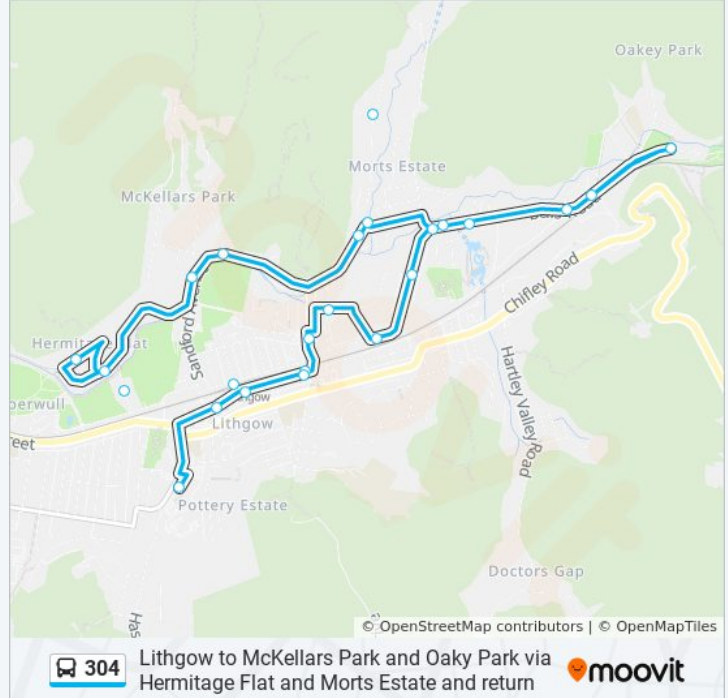

Donald St at Union St

Lithgow Workies Club, Tank St

Main St after Bridge St

Lithgow Post Office, Main St

Main St at Burns La

Lithgow Valley Shopping Centre

304 bus time schedules and route maps are available in an offline PDF at moovitapp.com. Use the [Moovit App](#) to see live bus times, train schedule or subway schedule, and step-by-step directions for all public transit in Sydney.

[About Moovit](#) • [MaaS Solutions](#) • [Supported Countries](#) • [Mooviter Community](#)

© 2024 Moovit - All Rights Reserved

Check Live Arrival Times