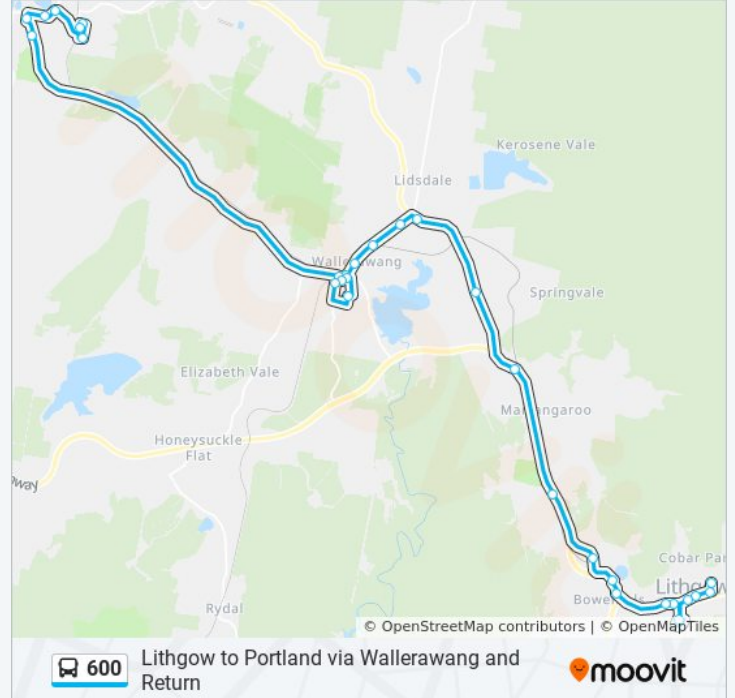

Stops: 30

Trip Duration: 59 min

Line Summary:

Wallerawang Portland Rd near Firth St

Vale St opp Portland Central School

Williwa St opp Saville St

Corner Williwa St And High St

Main St near Corlette St

600 bus Info

Direction: Lithgow

Stops: 33

Trip Duration: 39 min

Line Summary:

Railway Ave before Russell St

St Josephs School Williwa St

Williwa St at Saville St

Direction: Portland

Stops: 31

Trip Duration: 43 min

Line Summary:

Delta Electricity Wang Power Station

Main St before Mulduri St

Wallerawang Station, Main St

Main St before Bridge

Vale St opp Portland Central School

Williwa St opp Saville St

Corner Williwa St And High St

Main St near Corlette St

Thompson St near Rowsell St

Railway Ave before Russell St

Williwa St before Lett St

600 bus time schedules and route maps are available in an offline PDF at moovitapp.com. Use the [Moovit App](#) to see live bus times, train schedule or subway schedule, and step-by-step directions for all public transit in Sydney.