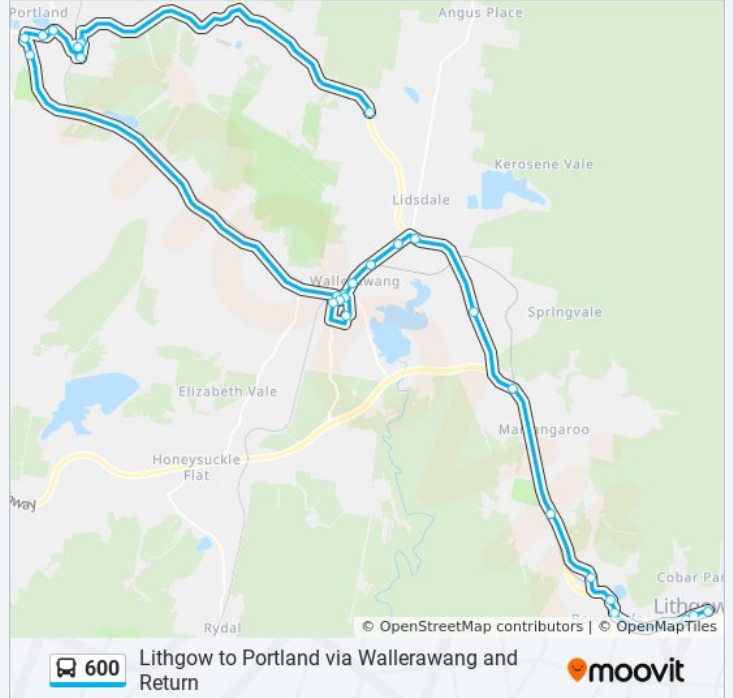

Use the Moovit App to find the closest 600 bus station near you and find out when is the next 600 bus arriving.

Direction: Blackmans Flat

30 stops

[VIEW LINE SCHEDULE](#)

- Main St after Bridge St
- Lithgow Post Office, Main St
- Main St at Burns La
- Queen Elizabeth Park, Main St
- Main St at Ferro St
- Great Western Hwy after Caroline Av
- Historic Bowenfel Station, Coerwull Rd
- Lithgow Tourist Park, Coerwull Rd
- Great Western Hwy at Girraween St
- Great Western Hwy at Hughes Lane
- Old Great Western And Castleray Intersection
- Castlereagh Hwy opp Wolgan Rd
- Delta Electricity Wang Power Station
- Main St before Mulduri St
- Wallerawang Station, Main St
- Main St before Bridge
- Wallerawang Police Station, Tweedie St
- Simkins And Commens Commens St
- Hume Hume Av near Cannelite St
- Barton Ave opp Pipers Flat Road / Wallerawang
- Pipers Flat Rd after Bridge

Stops: 30

Trip Duration: 59 min

Line Summary:

Wallerawang Portland Rd near Firth St

Vale St opp Portland Central School

Williwa St opp Saville St

Corner Williwa St And High St

Main St near Corlette St

Thompson St near Rowsell St

Railway Ave before Russell St

Rowsell St near Thompson St

Castlereagh Hwy at View St

Direction: Lithgow

33 stops

[VIEW LINE SCHEDULE](#)

Lithgow Workies Club, Tank St

600 bus Info

Direction: Lithgow

Stops: 33

Trip Duration: 39 min

Line Summary:

Railway Ave before Russell St

St Josephs School Williwa St

Williwa St at Saville St