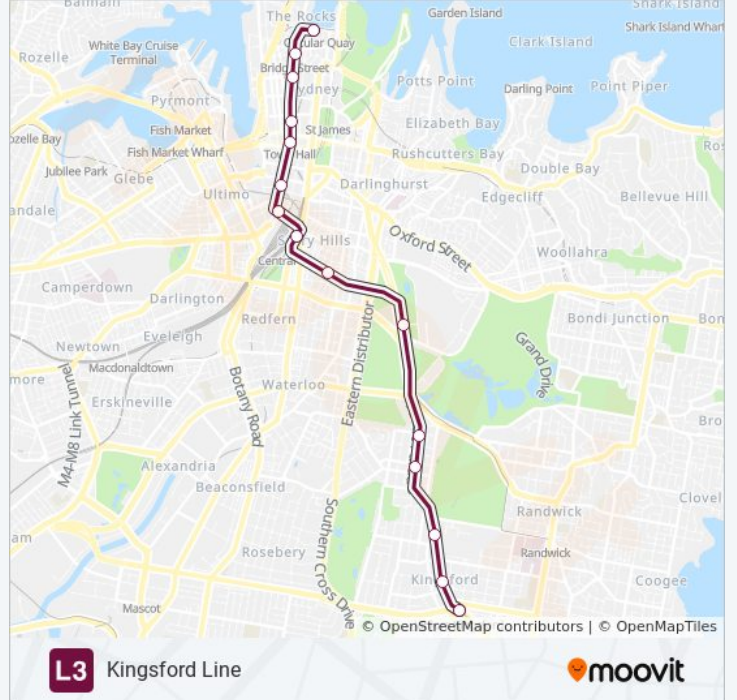

L3 light rail Info

Direction: Circular Quay

Stops: 15

Trip Duration: 32 min

Line Summary:

Direction: Juniors Kingsford

15 stops

[VIEW LINE SCHEDULE](#)

- Circular Quay Light Rail
- Bridge Street Light Rail
- Wynyard Light Rail
- QVB Light Rail
- Town Hall Light Rail
- Chinatown Light Rail
- Haymarket Light Rail
- Central Chalmers Street Light Rail
- Surry Hills Light Rail
- Moore Park Light Rail
- ES Marks Light Rail
- Kensington Light Rail
- UNSW Anzac Parade Light Rail
- Kingsford Light Rail
- Juniors Kingsford Light Rail

L3 light rail Time Schedule

Juniors Kingsford Route Timetable:

Sunday	00:06 - 23:48
Monday	00:03 - 23:50
Tuesday	00:02 - 23:50
Wednesday	00:02 - 23:50
Thursday	00:02 - 23:50
Friday	00:02 - 23:55
Saturday	00:05 - 23:56

L3 light rail Info

Direction: Juniors Kingsford

Stops: 15

Trip Duration: 31 min

Line Summary:

L3 light rail time schedules and route maps are available in an offline PDF at moovitapp.com. Use the [Moovit App](#) to see live bus times, train schedule or subway schedule, and step-by-step directions for all public transit in Sydney.