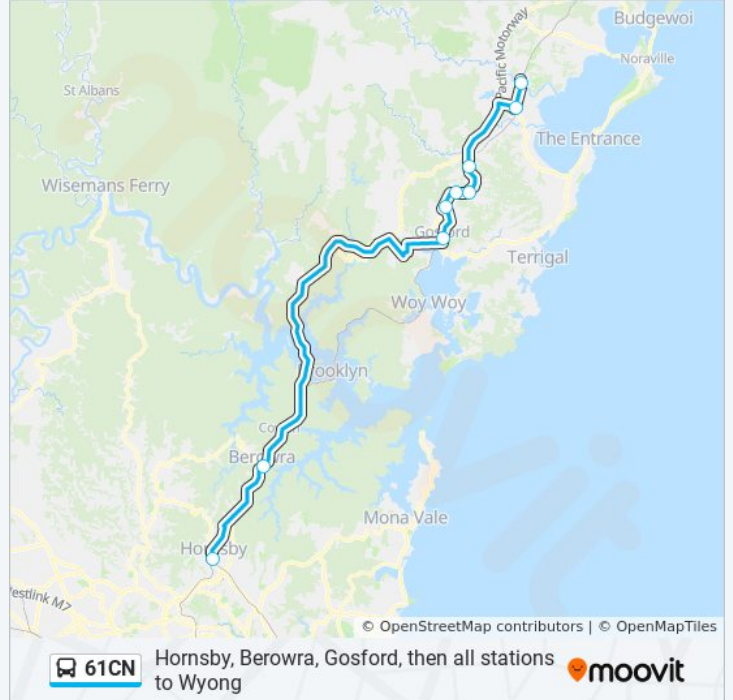

61CN bus time schedules and route maps are available in an offline PDF at moovitapp.com. Use the [Moovit App](#) to see live bus times, train schedule or subway schedule, and step-by-step directions for all public transit in Sydney.

[About Moovit](#) • [MaaS Solutions](#) • [Supported Countries](#) • [Mooviter Community](#)

© 2024 Moovit - All Rights Reserved

Check Live Arrival Times