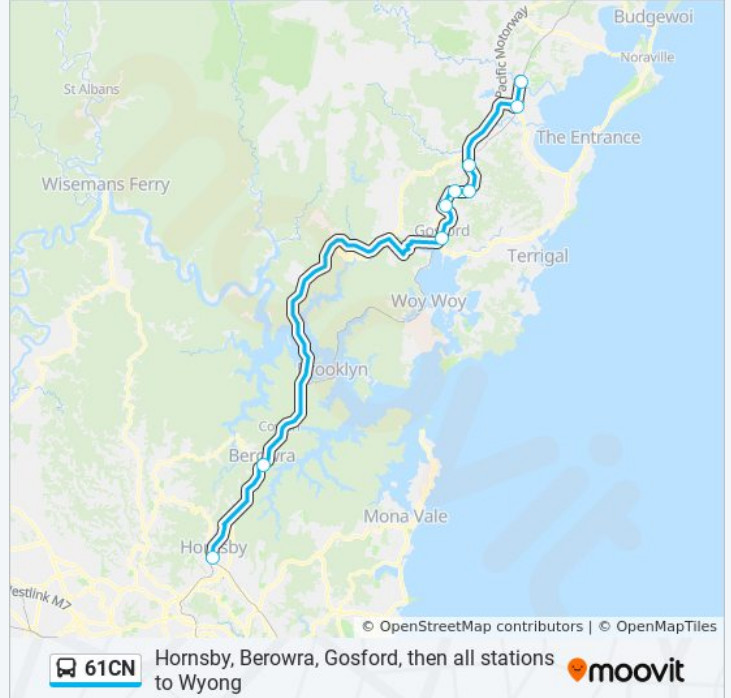

Hornsby, Berowra, Gosford, then all stations to Wyong

Get The App

The 61CN bus line (Hornsby, Berowra, Gosford, then all stations to Wyong) has 2 routes. For regular weekdays, their operation hours are:

- Wyong Station, Stand A
- Tuggerah Station, Pacific Hwy
- Ourimbah Station, Pacific Hwy
- Lisarow Station, Railway Cres
- Niagara Park Station, Railway Cres
- Narara Station, Narara Valley Dr
- Gosford Station, Showground Rd
- Berowra Station, Pacific Hwy
- George St opp Hornsby Station

61CN bus Info

Direction: Hornsby

Stops: 9

Trip Duration: 84 min

Line Summary:

Direction: Wyong

9 stops

[VIEW LINE SCHEDULE](#)

Hornsby Station, George St

Pacific Hwy opp Berowra Station

Gosford Station, Stand G

Narara Valley Dr opp Narara Station

Railway Cres at Alan St

Railway Cres opp Lisarow Station

Pacific Hwy opp Ourimbah Station