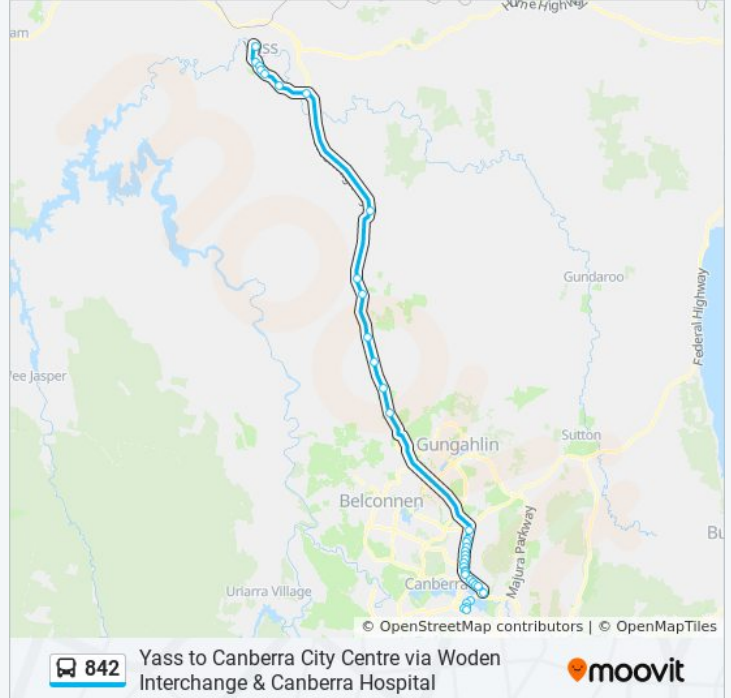

Woden Interchange, Platform 6

Launceston St before Furzer St

Melrose Dr opp Phillip Pool

Sydney Av after State Cir

National Cct after Sydney Av

National Cct after Darling St

Barton Bus Stn Plt 1

Kings Av before King Edward Tce

Yass Valley Way opp Glover Dr

Comur St at MacDonald St

Yass Visitors Information Centre, Comur St

Lead St before Comur St

Yass Town Coach Stop, Rossi St

Orion St after Laidlaw St

842 bus time schedules and route maps are available in an offline PDF at moovitapp.com. Use the [Moovit App](#) to see live bus times, train schedule or subway schedule, and step-by-step directions for all public transit in Sydney.