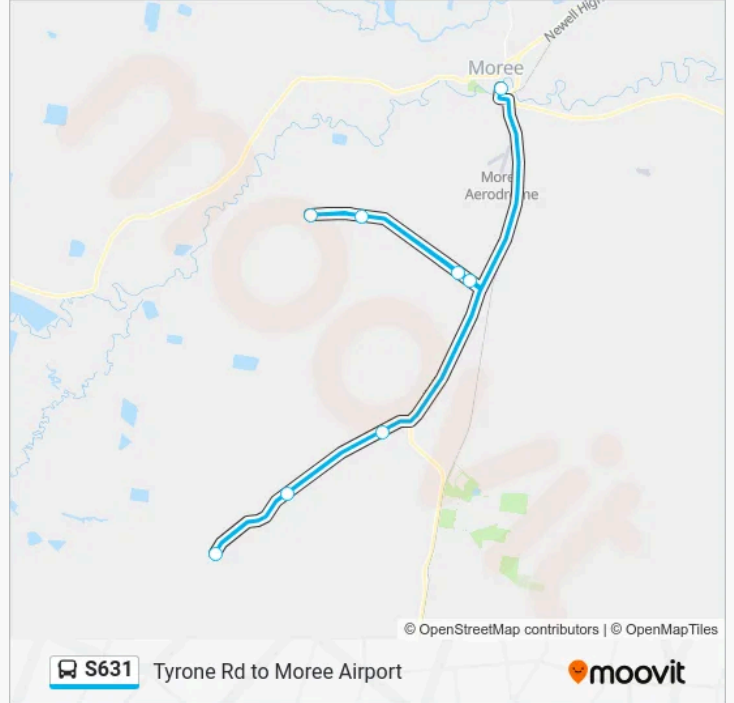

Monday	07:30
Tuesday	07:30
Wednesday	07:30
Thursday	07:30
Friday	07:30
Saturday	Not Operational
Sunday	Not Operational

S631 bus Info

Direction: Moree Airport

Stops: 8

Trip Duration: 47 min

Line Summary:

Direction: Tyrone Rd

8 stops

[VIEW LINE SCHEDULE](#)

Frome St opp Moree Secondary College

83 Wallanol Rd

155 Wallanol Rd

733 Wallanol Rd

Wallanol Rd opp 21355

Tyrone Rd opp 166

745 Tyrone Rd

Tyrone Rd opp 1236

S631 bus Time Schedule

Tyrone Rd Route Timetable:

Monday	15:25
Tuesday	15:25
Wednesday	15:25
Thursday	15:25
Friday	15:25
Saturday	Not Operational
Sunday	Not Operational

S631 bus Info

Direction: Tyrone Rd

Stops: 8

Trip Duration: 44 min

Line Summary:

S631 bus time schedules and route maps are available in an offline PDF at moovitapp.com. Use the Moovit App to see live bus times, train schedule or subway schedule, and step-by-step directions for all public transit in Sydney.