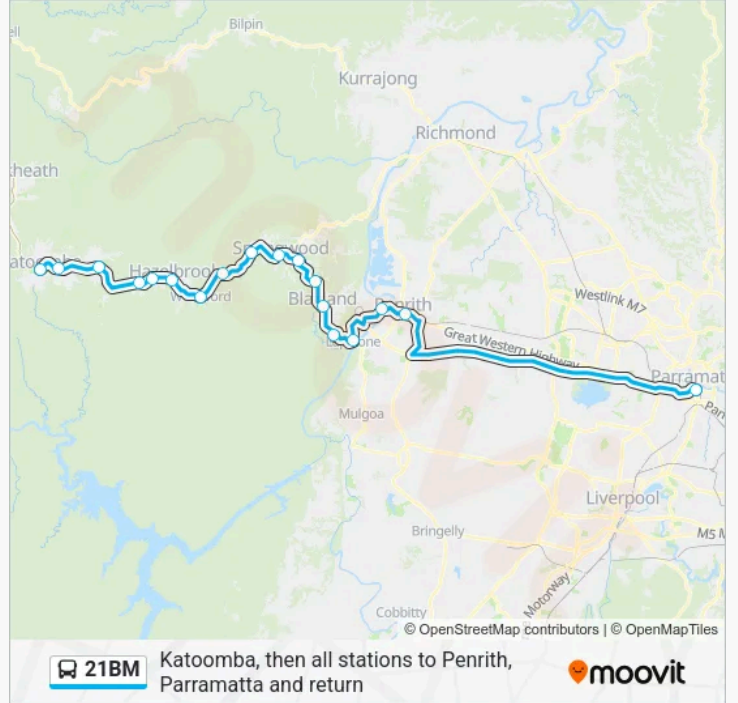

21BM bus time schedules and route maps are available in an offline PDF at moovitapp.com. Use the Moovit App to see live bus times, train schedule or subway schedule, and step-by-step directions for all public transit in Sydney.

© 2026 Moovit - All Rights Reserved