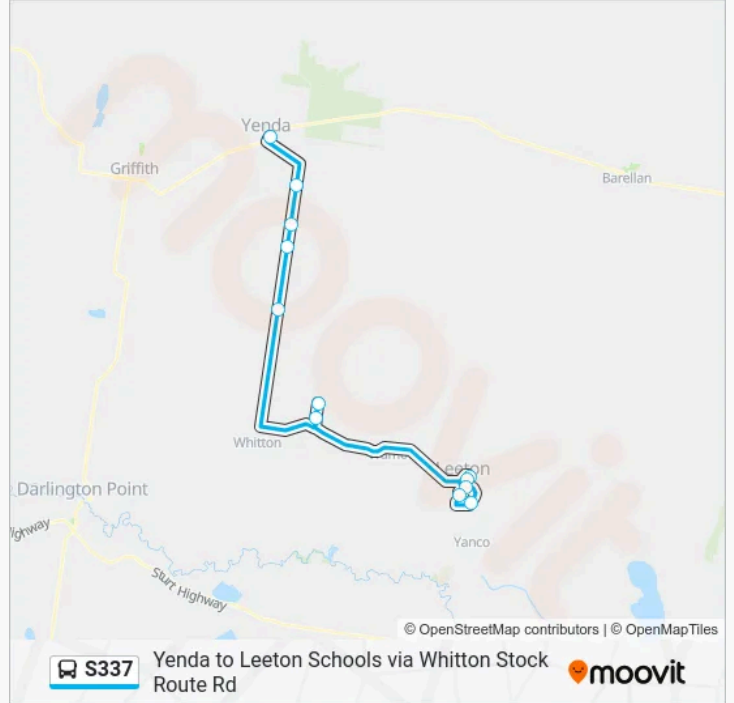

- Parkview Public School, Lilac Ave
- St Francis de Sales Regional College
- St Joseph's Primary School, Ash St
- Leeton High School, Myrtle St
- Leeton Public School, Mallee St
- 109 Mount Harris Rd
- Mount Harris Rd at Wagram Rd
- Irrigation Way at Contour Rd
- Irrigation Way opp 3750
- Whitton Stock Route Rd at Dalton Rd
- 549 Whitton Stock Route Rd
- St Therese's Primary School, Mirool Ave

**S337 bus Time Schedule**

Yenda Route Timetable:

Monday	15:17
Tuesday	15:17
Wednesday	15:17
Thursday	15:17
Friday	15:17
Saturday	Not Operational
Sunday	Not Operational

**S337 bus Info**

**Direction:** Yenda

**Stops:** 12

**Trip Duration:** 87 min

**Line Summary:**

S337 bus time schedules and route maps are available in an offline PDF at [moovitapp.com](https://moovitapp.com). Use the Moovit App to see live bus times, train schedule or subway schedule, and step-by-step directions for all public transit in Sydney.