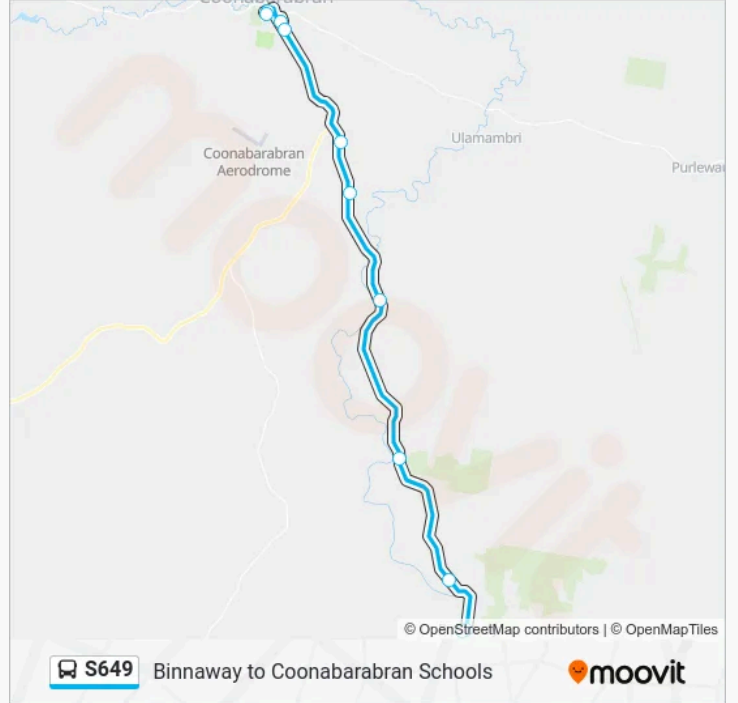

S649 bus time schedules and route maps are available in an offline PDF at moovitapp.com. Use the Moovit App to see live bus times, train schedule or subway schedule, and step-by-step directions for all public transit in Sydney.

© 2026 Moovit - All Rights Reserved