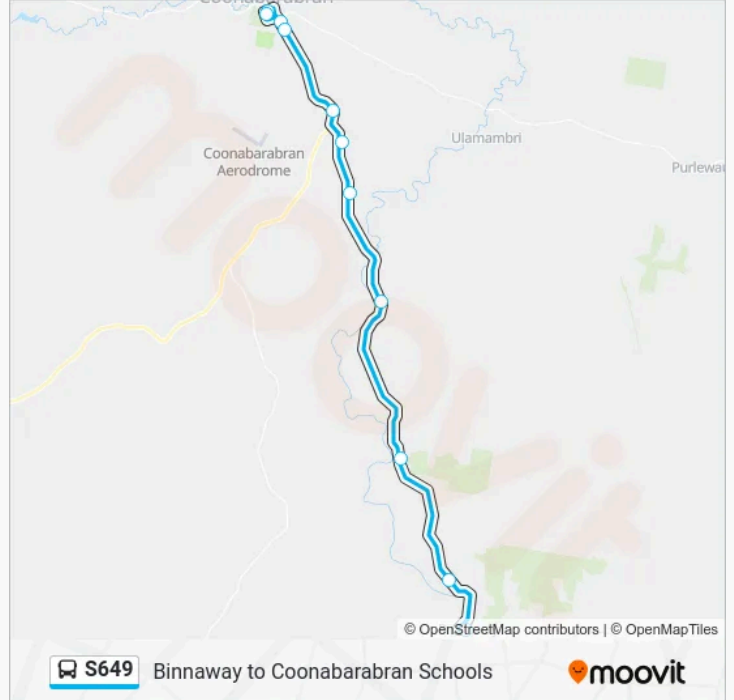

 **S649 Line**

Binnaway to Coonabarabran Schools

Get The App

The S649 bus line (Binnaway to Coonabarabran Schools) has 2 routes. For regular weekdays, their operation hours are: (1) Binnaway: 15:23(2) Coonabarabran Schools: 07:55
Use the Moovit App to find the closest S649 bus station near you and find out when is the next S649 bus arriving.

Direction: Binnaway

11 stops

[VIEW LINE SCHEDULE](#)

- Coonabarabran Public School, George St
- 28 Dalgarno St
- St Lawrence's Catholic Primary School, Namoi St
- Coonabarabran High School, Newell Hwy
- Lot 102 Newell Hwy
- 6874 Warrumbungles Way
- Warrumbungles Way opp 6597
- Warrumbungles Way opp 5991
- Mow Rock Rd at Warrumbungles Way
- Warrumbungles Way opp 4401
- Bullinda St before Renshaw St

Trip Duration: 45 min

Line Summary:

Direction: Coonabarabran Schools

11 stops

[VIEW LINE SCHEDULE](#)

Binnaway Memorial Swimming Pool, Renshaw St

Bullinda St before Renshaw St

4401 Warrumbungles Way

Warrumbungles Way opp Mow Rock Rd

5991 Warrumbungles Way

6597 Warrumbungles Way

Warrumbungles Way opp 6874

Coonabarabran High School, Newell Hwy

Coonabarabran Public School, George St

28 Dalgarno St

St Lawrence's Catholic Primary School, Namoi St