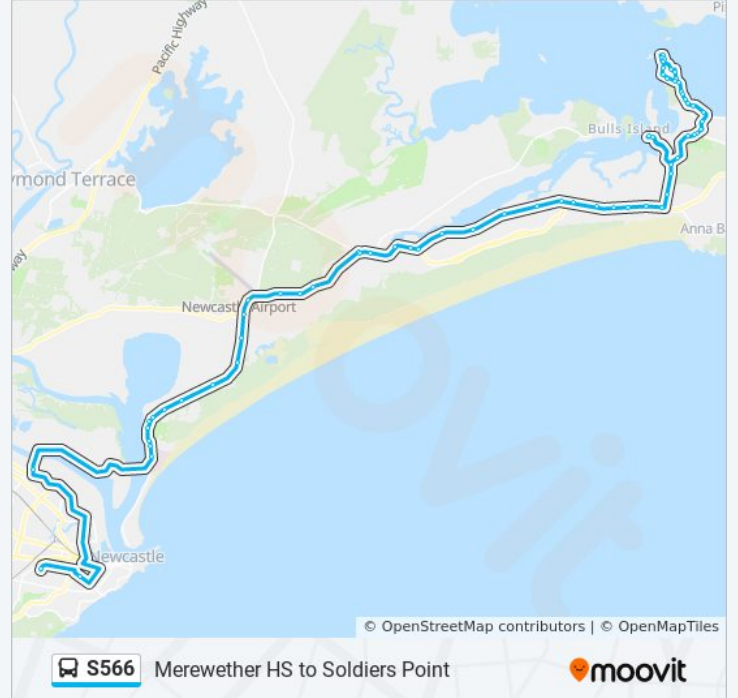

Taylor Rd at Albert St

27 Taylor Rd

Port Stephens Dr opp Trades Ct

Port Stephens Dr after Diere Point Rd

Port Stephens Dr before Kanimbla Dr

Port Stephens Dr after Kanimbla Dr

Port Stephens Dr after Soldiers Point Rd

Port Stephens Dr at Muller St

Foreshore Dr before Wanda Ave

Foreshore Dr opp Randall Dr

Soldiers Point Rd opp Monkley Ave

Soldiers Point Rd after Diemars Rd

212 Soldiers Point Rd

Soldiers Point Rd before Fleet St

Soldiers Point Rd opp Seaview Cres

Big4 Soldiers Point Holiday Park, Soldiers Point Rd

Soldiers Point Rd after Redman Pl

Soldiers Point Rd before Ash St

Brown Ave after Cromarty Rd

Sunset Bvd before Resthaven Ave

Thou Walla Sunset Retreat, Ridgeway Ave

Soldiers Point Rd opp Soldiers Point Shops

Cromarty Rd at Elk St

Soldiers Point Public School, Cromarty Rd

Bagnall Ave before Ash St

Bagnall Ave before Soldiers Point Rd