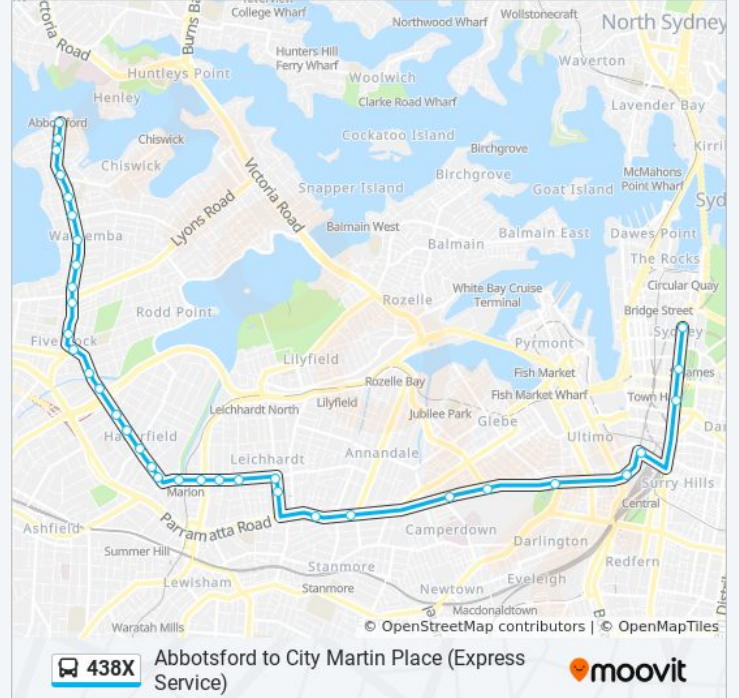

35 stops

[VIEW LINE SCHEDULE](#)

- Martin Place Station, Elizabeth St, Stand F
- St James Station, Elizabeth St, Stand A
- Museum Station, Elizabeth St, Stand C
- Haymarket Light Rail Stop, Rawson Pl
- Central Station, Railway Square, Stand M
- Victoria Park, Broadway
- University of Sydney Ross St Gate, Parramatta Rd
- Parramatta Rd at Missenden Rd
- Parramatta Rd after Northumberland Ave
- Parramatta Rd before Phillip St
- Norton St opp Norton Plaza
- Norton St opp Leichhardt Public School
- Marion St at Elswick St
- MarketPlace Leichhardt, Marion St
- Lambert Park, Marion St
- Marion St opp Marion Light Rail
- Ramsay St opp Marion St
- Ramsay St before O'Connor St
- Haberfield Shops, Ramsay St
- Ramsay St at Yasmar Ave
- Ramsay St at Alt St

Five Dock Shops, Great North Rd

Great North Rd before Lyons Rd

Great North Rd at Kerin Ave

Great North Rd opp Halley St

Great North Rd at Reginald St

Great North Rd at Bickleigh St

Great North Rd opp Abbotsford Public School

Great North Rd opp Blackwall Point Rd

Great North Rd at Altona St

Great North Rd at Spring St

Abbotsford Wharf, Great North Rd

Direction: Martin Place

36 stops

[VIEW LINE SCHEDULE](#)

Abbotsford Wharf, Great North Rd

Stops: 36

Trip Duration: 50 min

Line Summary:

Haberfield Shops, Ramsay St

Ramsay St at O'Connor St

Ramsay St before Marion St

Marion Light Rail, Marion St

Marion St opp Lambert Park