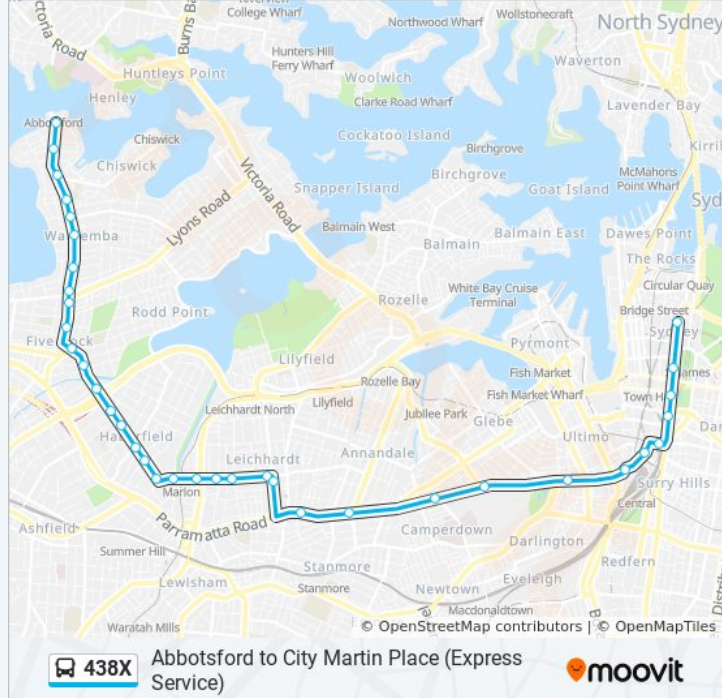

Stops: 36

Trip Duration: 50 min

Line Summary:

Haberfield Shops, Ramsay St

Ramsay St at O'Connor St

Ramsay St before Marion St

Marion Light Rail, Marion St

Marion St opp Lambert Park

Marion St opp MarketPlace Leichhardt

Marion St at Elswick St

Marion St opp Renwick St

Leichhardt Public School, Norton St

Parramatta Rd before Catherine St

Parramatta Rd before Johnston St

Parramatta Rd before Lyons Rd

Parramatta Rd opp University of Sydney Ross St Gate

Broadway Shopping Centre, Broadway

Central Station, Railway Square, Stand J

Pitt St at Barlow St

Hay St opp Belmore Park

Museum Station, Downing Centre, Stand E

Museum Station, Elizabeth St, Stand D

St James Station, Elizabeth St, Stand C

Martin Place Station, Elizabeth St, Stand C

438X bus time schedules and route maps are available in an offline PDF at moovitapp.com. Use the [Moovit App](#) to see live bus times, train schedule or subway schedule, and step-by-step directions for all public transit in Sydney.