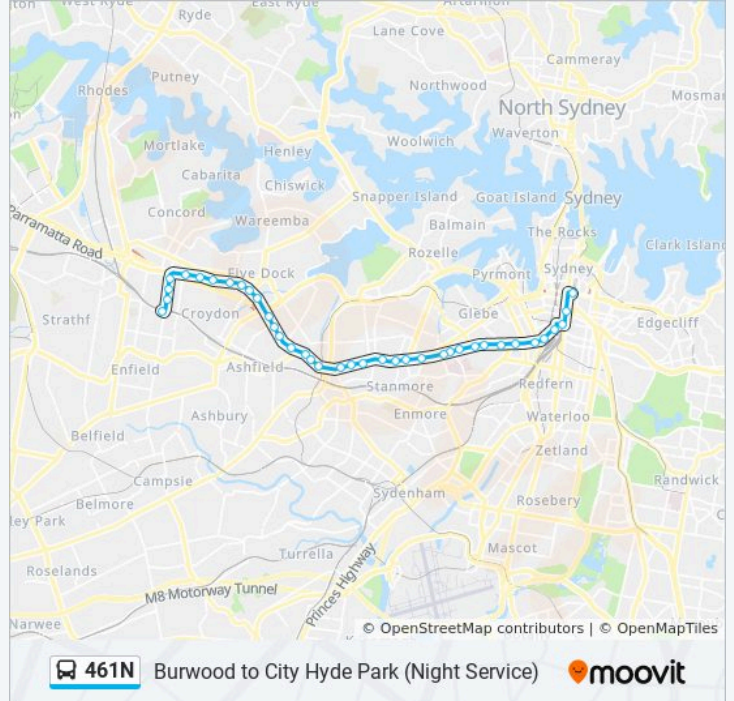

Use the Moovit App to find the closest 461N bus station near you and find out when is the next 461N bus arriving.

Direction: Burwood Station (Railway Pde)

38 stops

[VIEW LINE SCHEDULE](#)

- Hyde Park, Park St, Stand C
- Museum Station, Elizabeth St, Stand C
- Haymarket Light Rail Stop, Rawson Pl
- Central Station, Railway Square, Stand M
- Broadway at Buckland St
- Victoria Park, Broadway
- University of Sydney Main Gate, Parramatta Rd
- University of Sydney Footbridge, Parramatta Rd
- University of Sydney Ross St Gate, Parramatta Rd
- Parramatta Rd at Missenden Rd
- Bridge Road School, Parramatta Rd
- Parramatta Rd opp Annandale Hotel
- Parramatta Rd after Northumberland Ave
- Parramatta Rd after Percival Rd
- Parramatta Rd before Phillip St
- Parramatta Rd after Railway St
- Fort Street High School, Parramatta Rd
- Parramatta Rd at Park St
- Lewisham Hotel, Parramatta Rd
- Parramatta Rd after Dover St
- Parramatta Rd after Sloane St

461N bus Info

Direction: Burwood Station (Railway Pde)

Stops: 38

Trip Duration: 39 min

Line Summary:

Parramatta Rd after Liverpool Rd

Ashfield Park, Parramatta Rd

Parramatta Rd at Chandos St

University of Technology Sydney, Broadway

Central Station, Railway Square, Stand J

Pitt St at Barlow St

Hay St opp Belmore Park

Museum Station, Downing Centre, Stand E

Hyde Park, Park St, Stand B

461N bus time schedules and route maps are available in an offline PDF at moovitapp.com. Use the Moovit App to see live bus times, train schedule or subway schedule, and step-by-step directions for all public transit in Sydney.

© 2024 Moovit - All Rights Reserved