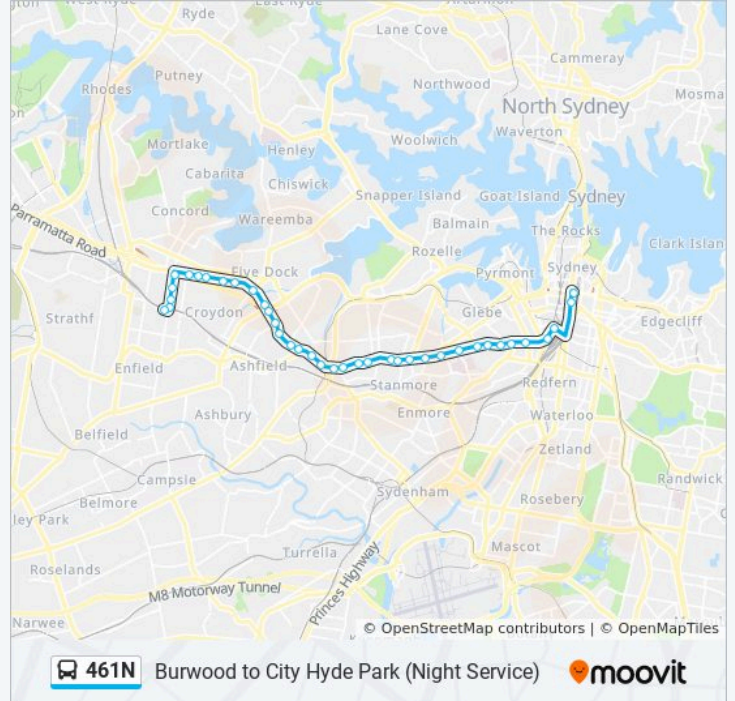

Use the Moovit App to find the closest 461N bus station near you and find out when is the next 461N bus arriving.

Direction: Burwood Station (Railway Pde)

38 stops

[VIEW LINE SCHEDULE](#)

- Hyde Park, Park St, Stand C
- Museum Station, Elizabeth St, Stand C
- Haymarket Light Rail Stop, Rawson Pl
- Central Station, Railway Square, Stand M
- Broadway at Buckland St
- Victoria Park, Broadway
- University of Sydney Main Gate, Parramatta Rd
- University of Sydney Footbridge, Parramatta Rd
- University of Sydney Ross St Gate, Parramatta Rd
- Parramatta Rd at Missenden Rd
- Bridge Road School, Parramatta Rd
- Parramatta Rd opp Annandale Hotel
- Parramatta Rd after Northumberland Ave
- Parramatta Rd after Percival Rd
- Parramatta Rd before Phillip St
- Parramatta Rd after Railway St
- Fort Street High School, Parramatta Rd
- Parramatta Rd at Park St
- Lewisham Hotel, Parramatta Rd
- Parramatta Rd after Dover St
- Parramatta Rd after Sloane St

461N bus Info

Direction: Burwood Station (Railway Pde)

Stops: 38

Trip Duration: 39 min

Line Summary:

Parramatta Rd after Liverpool Rd

Ashfield Park, Parramatta Rd

Parramatta Rd at Chandos St

Parramatta Rd opp Concord Oval

Burwood Rd at Parramatta Rd

Burwood Rd opp Burwood Park

Westfield Burwood, Burwood Rd

Burwood Station, Burwood Rd, Stand H

Burwood Station, Railway Pde, Stand D

Direction: Hyde Park

38 stops

[VIEW LINE SCHEDULE](#)

Burwood Station, Railway Pde, Stand A

Burwood Rd opp Westfield Burwood

Burwood Park, Burwood Rd

Burwood Rd before Parramatta Rd

Concord Oval, Parramatta Rd

Parramatta Rd before Walker St