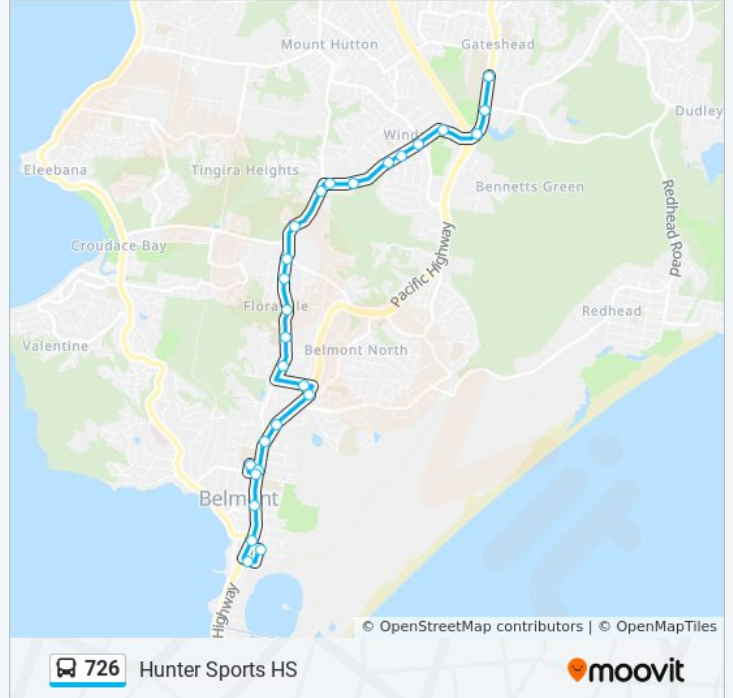

Lake St opp Wilga St

Lake St opp Lake St Shops

Windale Gateshead Bowling Club, Lake St

Pacific Hwy after Lake St

Pacific Hwy opp Oakdale Ave

Hunter Sports High, Pacific Hwy

726 bus time schedules and route maps are available in an offline PDF at moovitapp.com. Use the [Moovit App](#) to see live bus times, train schedule or subway schedule, and step-by-step directions for all public transit in Sydney.

[About Moovit](#) • [MaaS Solutions](#) • [Supported Countries](#) • [Mooviter Community](#)

© 2024 Moovit - All Rights Reserved

Check Live Arrival Times