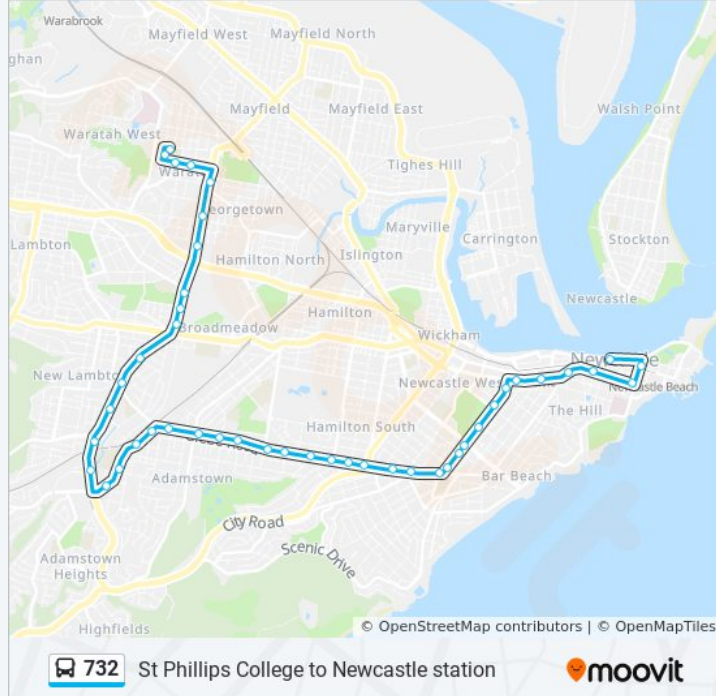

Adamstown Bowling Club, Glebe Rd

Glebe Rd at Chatham St

Glebe Rd opp James St

Glebe Rd opp Merewether Public School

Glebe Rd opp Henry St

Glebe Rd opp Edward St

Glebe Rd at Gordon Ave

Merewether Uniting Church, Glebe Rd

Glebe Rd after Smith St

Junction Fair, Glebe Rd

St Joseph's Primary School, Union St

Union St at Kemp St

Union St at Parkway Ave

National Park Netball Centre, Union St

Union St after Parry St

Union St opp Laman St

King St after Union St

University House, King St

King St after Darby St

King St at Perkins St

King St at Watt St

Watt St opp Customs House

Wharf Rd opp Queens Wharf

732 bus time schedules and route maps are available in an offline PDF at moovitapp.com. Use the [Moovit App](#) to see live bus times, train schedule or subway schedule, and step-by-step directions for all public transit in Sydney.

[About Moovit](#) • [MaaS Solutions](#) • [Supported Countries](#) • [Mooviter Community](#)

© 2024 Moovit - All Rights Reserved

Check Live Arrival Times