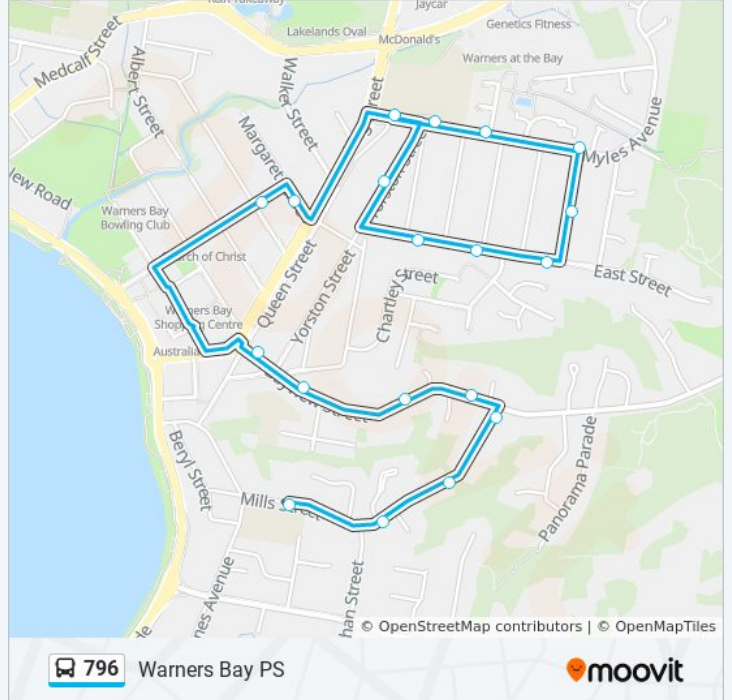

 796

Warners Bay PS

Get The App

The 796 bus line Warners Bay PS has one route. For regular weekdays, their operation hours are:

(1) Warners Bay PS: 08:49

Use the Moovit App to find the closest 796 bus station near you and find out when is the next 796 bus arriving.

Direction: Warners Bay PS

19 stops

[VIEW LINE SCHEDULE](#)

Warners Bay High School, Myles Ave

Warners Bay High School, Myles Ave

Myles Ave at Biddabah Ave

Myles Ave opp Vennard St

Vennard St after Myles Ave

East St opp Vennard St

East St opp Wellings St

East St opp Nott St

Yorston St opp Nott St

Margaret St after King St

Lake St at Martin St

Bayview St after King St

Bayview St opp St Mary's Primary School

Sunday	Not Operational
Monday	08:49
Tuesday	08:49
Wednesday	08:49
Thursday	08:49
Friday	08:49
Saturday	Not Operational

796 bus Info

Direction: Warners Bay PS

Stops: 19

Trip Duration: 11 min

Line Summary:

796 bus time schedules and route maps are available in an offline PDF at moovitapp.com. Use the [Moovit App](#) to see live bus times, train schedule or subway schedule, and step-by-step directions for all public transit in Sydney.