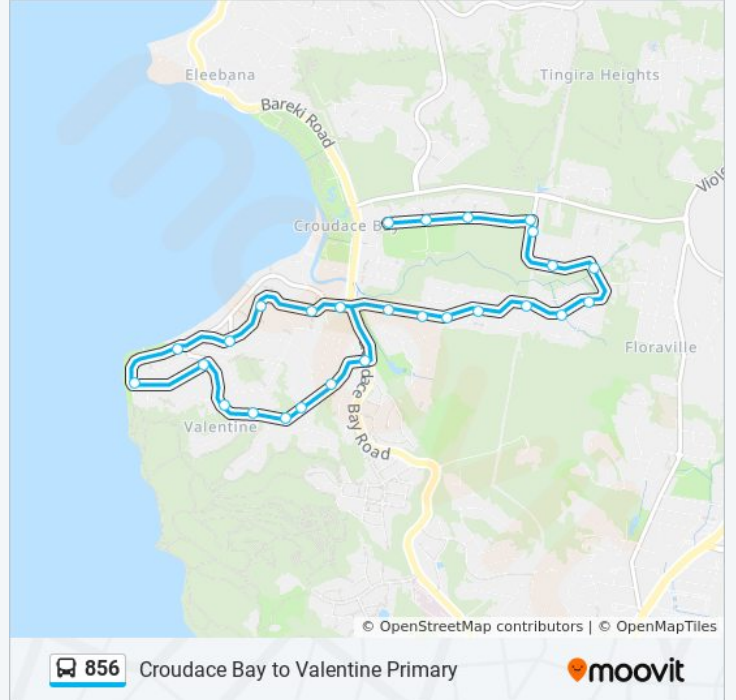

 **856**

Croudace Bay to Valentine Primary

Get The App

The 856 bus line Croudace Bay to Valentine Primary has one route. For regular weekdays, their operation hours are:

(1) Valentine PS: 09:00

Use the Moovit App to find the closest 856 bus station near you and find out when is the next 856 bus arriving.

Direction: Valentine PS

27 stops

[VIEW LINE SCHEDULE](#)

- Parklea Ave opp Valentine Eleebana Netball Club
- Parklea Ave opp Valentine Eleebana Football Club
- The Stuart Centre, Parklea Ave
- Parklea Ave at Connaught Rd
- Connaught Rd opp Parklea Ave
- Connaught Rd at Arundel Pl
- Regal Way after Connaught Rd
- Regal Way opp Trafalgar Cres
- Gatts Farm Reserve, Regal Way
- Regal Way opp Trafalgar Cres
- Regal Way opp Kenton Cres
- Regal Way after Stonehaven Pl
- Regal Way opp Kento Cres
- Regal Way before Ruston Ave
- Tallawalla Rd before Berringar Rd
- Berringar Rd after Tallawalla Rd
- Berringar Rd at Allambee Pl
- Dilkera Ave at Andrew Rd
- Dilkera Ave at Albert St
- Albert St at Andrew Rd
- Andrew Rd opp Frederick St
- Andrew Rd opp Roma Rd

Stops: 27

Trip Duration: 15 min

Line Summary:

Andrew Rd opp Leichhardt Rd

Andrew Rd at Minter St

Andrew Rd before Berringar Rd

Andrew Rd at Croudace Bay Rd

Valentine Public School, Tallawalla Rd