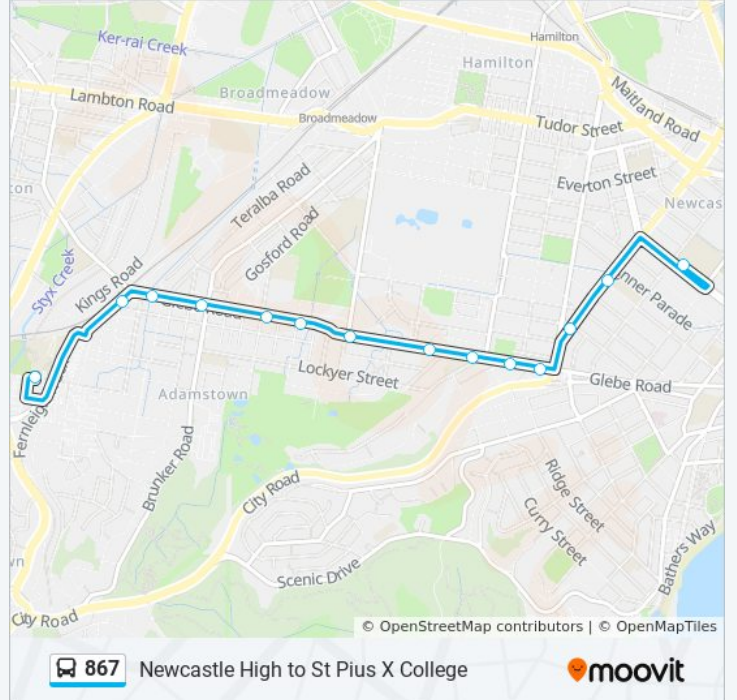

Direction: St Pius X HS

14 stops

[VIEW LINE SCHEDULE](#)

Newcastle High School, Parkway Ave

Hamilton South Public School, Stewart Ave

Stewart Ave at Cram St

Glebe Rd after City Rd

Glebe Rd at Edward St

Glebe Rd at Henry St

Glebe Rd opp Neill Tce

Glebe Rd at Fellowes St

Glebe Rd opp Adamstown Bowling Club

Glebe Rd opp Adamstown Park

Glebe Rd opp Adamstown Uniting Church

Glebe Rd opp West Park

Park Ave opp Adamstown Station

St Pius X High School, Fletcher St, Stand C

867 bus Time Schedule

St Pius X HS Route Timetable:

Sunday	Not Operational
Monday	15:10
Tuesday	15:10
Wednesday	15:10
Thursday	15:10
Friday	15:10
Saturday	Not Operational

867 bus Info

Direction: St Pius X HS

Stops: 14

Trip Duration: 16 min

Line Summary:

867 bus time schedules and route maps are available in an offline PDF at moovitapp.com. Use the [Moovit App](#) to see live bus times, train schedule or subway schedule, and step-by-step directions for all public transit in Sydney.