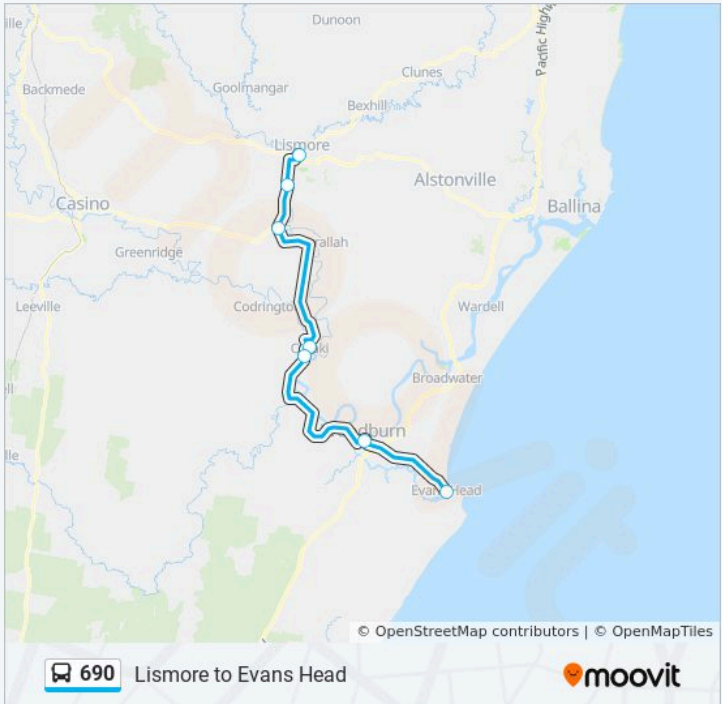

Lismore to Evans Head

Get The App

The 690 line (Lismore to Evans Head) has 2 routes. For regular weekdays, their operation hours are:
 (1) Evans Head: 09:45 - 18:00(2) Lismore: 08:40 - 17:00
 Use the Moovit App to find the closest 690 station near you and find out when is the next 690 arriving.

Direction: Evans Head
 7 stops
[VIEW LINE SCHEDULE](#)

- Lismore Transit Centre, Molesworth St
- Lismore Airport, Bruxner Hwy
- Bruxner Hwy at Coraki Rd
- Richmond Tce before Allwood St
- Queen Elizabeth Dr after Union St
- River St opp Duke St
- Woodburn St at Elm St

690 Time Schedule
 Evans Head Route Timetable:

Sunday	Not Operational
Monday	Not Operational
Tuesday	09:45 - 18:00
Wednesday	09:45 - 18:00
Thursday	09:45 - 18:00
Friday	09:45 - 18:00
Saturday	Not Operational

690 Info
Direction: Evans Head
Stops: 7
Trip Duration: 40 min
Line Summary:

Direction: Lismore

7 stops

[VIEW LINE SCHEDULE](#)

Woodburn St at Elm St

River St before Duke St

Queen Elizabeth Dr before Union St