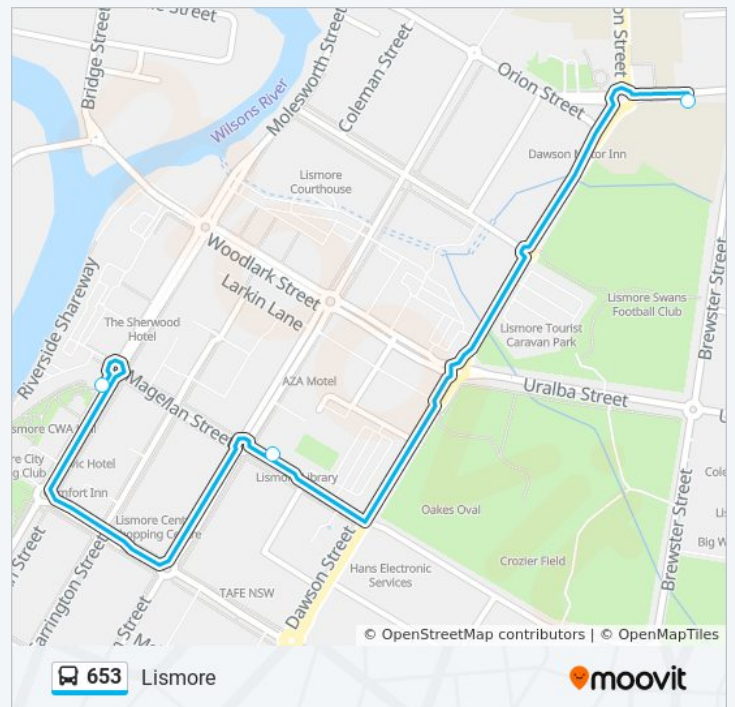

# Lismore

Get The App

The 653 line (Lismore) has 2 routes. For regular weekdays, their operation hours are:

(1) Lismore: 07:52(2) Lismore: 15:30

Use the Moovit App to find the closest 653 station near you and find out when is the next 653 arriving.

**Direction: Lismore**  
 12 stops  
[VIEW LINE SCHEDULE](#)

- Dorrroughby Hall, Dorroughby Rd
- Dunoon Rd opp Rocky Creek Dam Rd
- James St at Donaghue St
- Dunoon Rd at Numulgi Creek Rd
- Dunoon Rd opp Craiglea Ct
- Tullera Hall, Dunoon Rd
- Dunoon Rd at McLeay Rd
- Richmond River High School, Lake St
- Wyrallah Rd opp Wyrallah Road Public School
- Lismore High School, Dalley St
- Our Lady Help of Christians Primary School, Dibbs St
- Lismore Transit Centre, Molesworth St

## 653 Info

**Direction:** Lismore  
**Stops:** 12  
**Trip Duration:** 64 min  
**Line Summary:**

**Direction: Lismore**

3 stops

[VIEW LINE SCHEDULE](#)

Lismore Transit Centre, Molesworth St

Lismore Library, Magellan St

**653 Info**

**Direction:** Lismore

**Stops:** 3

**Trip Duration:** 3 min

**Line Summary:**

653 time schedules and route maps are available in an offline PDF at [moovitapp.com](https://moovitapp.com). Use the Moovit App to see live bus times, train schedule or subway schedule, and step-by-step directions for all public transit in Sydney.