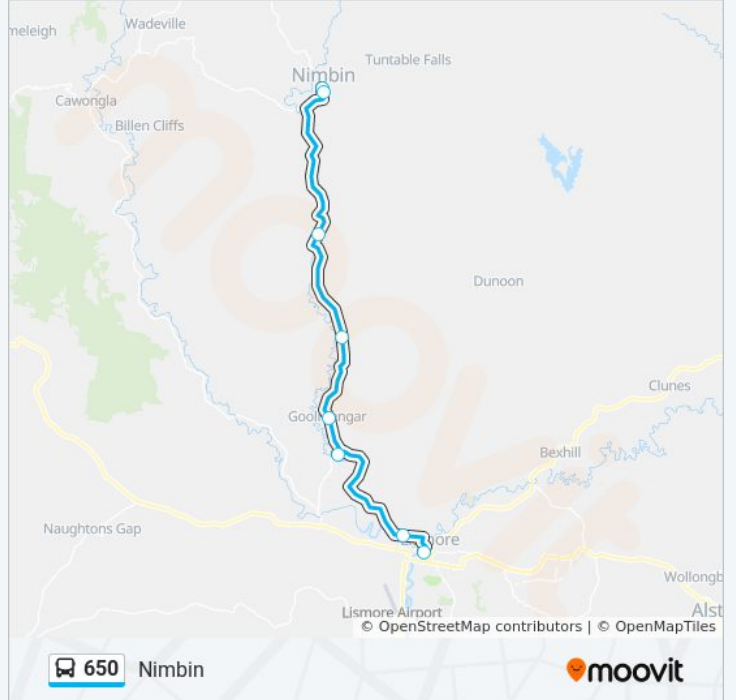

 **650**

Lismore

Get The App

The 650 bus line (Lismore) has 2 routes. For regular weekdays, their operation hours are:

(1) Lismore: 07:45 - 18:00(2) Nimbin: 07:00 - 17:30

Use the Moovit App to find the closest 650 bus station near you and find out when is the next 650 bus arriving.

650 bus Info

Direction: Lismore

Stops: 11

Trip Duration: 50 min

Line Summary:

Direction: Nimbin

12 stops

[VIEW LINE SCHEDULE](#)

650 bus Time Schedule

Nimbin Route Timetable:

Sunday	Not Operational
Monday	07:00 - 17:30
Tuesday	07:00 - 17:30
Wednesday	07:00 - 17:30
Thursday	07:00 - 17:30
Friday	07:00 - 17:30
Saturday	Not Operational

650 bus Info

Direction: Nimbin

Stops: 12

Trip Duration: 36 min

Line Summary:

650 bus time schedules and route maps are available in an offline PDF at moovitapp.com. Use the [Moovit App](#) to see live bus times, train schedule or subway schedule, and step-by-step directions for all public transit in Sydney.