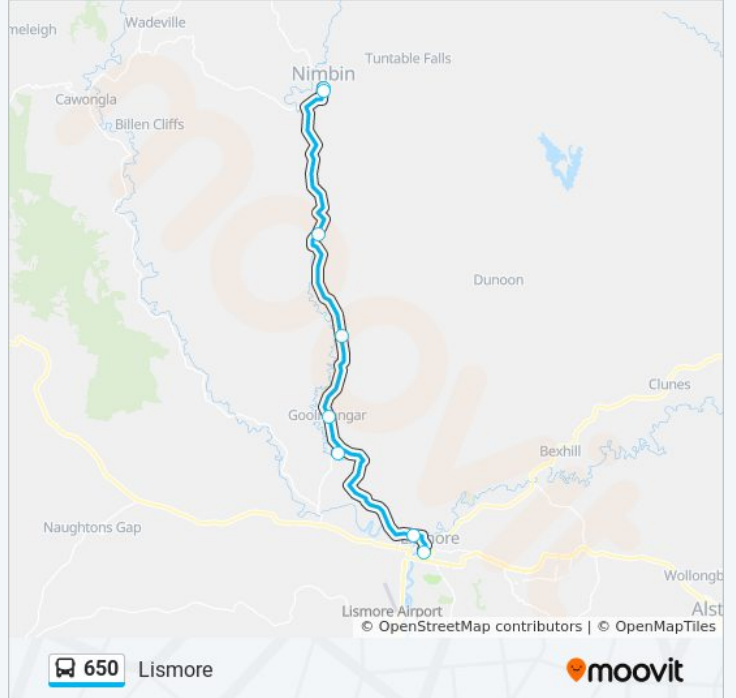

 **650**

Lismore

Get The App

The 650 bus line (Lismore) has 2 routes. For regular weekdays, their operation hours are:

(1) Lismore: 07:45 - 18:00(2) Nimbin: 07:00 - 17:30

Use the Moovit App to find the closest 650 bus station near you and find out when is the next 650 bus arriving.

Direction: Lismore

11 stops

[VIEW LINE SCHEDULE](#)

Nimbin Central School
Cullen St at Sibley St
Coffee Camp Public School, Nimbin Rd
Goolmangar Public School, Nimbin Rd
Nimbin Rd opp Jiggi Rd
Blakebrook Public School, Rosehill Rd
Nimbin Rd opp 588
Terania St at Tweed St
Molesworth St after Magellan St
Conway St at Carrington St
Lismore Square, Brewster St

650 bus Time Schedule

Lismore Route Timetable:

Sunday	Not Operational
Monday	07:45 - 18:00
Tuesday	07:45 - 18:00
Wednesday	07:45 - 18:00
Thursday	07:45 - 18:00
Friday	07:45 - 18:00
Saturday	Not Operational

650 bus Info

Direction: Lismore

Stops: 11

Trip Duration: 50 min

Line Summary:

Direction: Nimbin

12 stops

[VIEW LINE SCHEDULE](#)