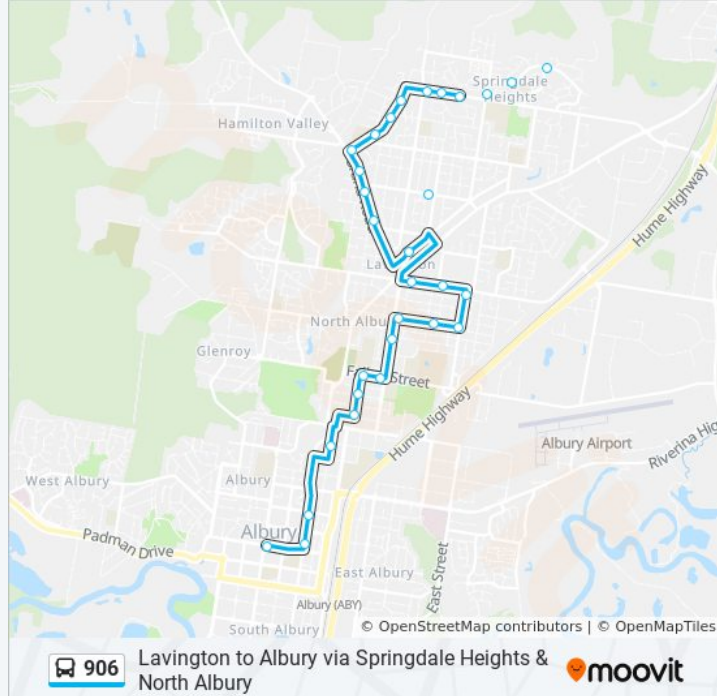

Direction: Albury

29 stops

[VIEW LINE SCHEDULE](#)

- Kaitlers Rd opp Garoogong Rd
- Kaitlers Rd at Saville Ave
- Kaitlers Rd at Prune St
- Hague St at Zago Ct
- Hague St at Schaefer St
- Hague St opp Moffat St
- Hague St opp Lavington Public School
- Urana Road Oval, Urana Rd
- Urana Rd after Mcdonald Rd
- Urana Rd before Breen St
- Griffith St opp Lavington Square
- Union Rd opp Corella St
- Union Rd at Moore St
- Calimo St after Union Rd
- Wantigong St at Calimo St
- Wantigong St after Caratel St
- Wantigong St before Mate St
- Mate St after Swan St
- Mate St opp Glenly St
- Fallon St opp Albury North Post Office
- Fallon St opp James Fallon High School
- Frauenfelder St at Stephen St

Direction: Albury

Stops: 29

Trip Duration: 35 min

Line Summary:

Frauenfelder St at Smith St
 Macauley St at North St
 Macauley St after Tribune St
 Macauley St before Perry St
 David St at Wilson St
 QEII Square, Dean St
 Albury Station, Smollett St North

Direction: Lavington

30 stops

[VIEW LINE SCHEDULE](#)

Albury Station, Smollett St South
 QEII Square, Dean St
 David St at Lindner Lane
 David St after Wilson St
 David St at Crisp St
 Billson Park Oval, Macauley St
 Macauley St opp Tribune St
 Macauley St before North St
 Frauenfelder St at Smith St
 Frauenfelder St at Stephen St
 James Fallon High School, Fallon St
 Albury North Post Office, Fallon St
 Mate St opp Curlew Cres
 Wantigong St at Mate St
 Wantigong St after Bralgon St
 Calimo St at Wantigong St
 Calimo St at Kooba St
 Union Rd at Bralgon St

906 bus Info

Direction: Lavington

Stops: 30

Trip Duration: 29 min

Line Summary:

Union Rd at Corella St

Lavington Square, Griffith St

Kothoff St at Henderson St