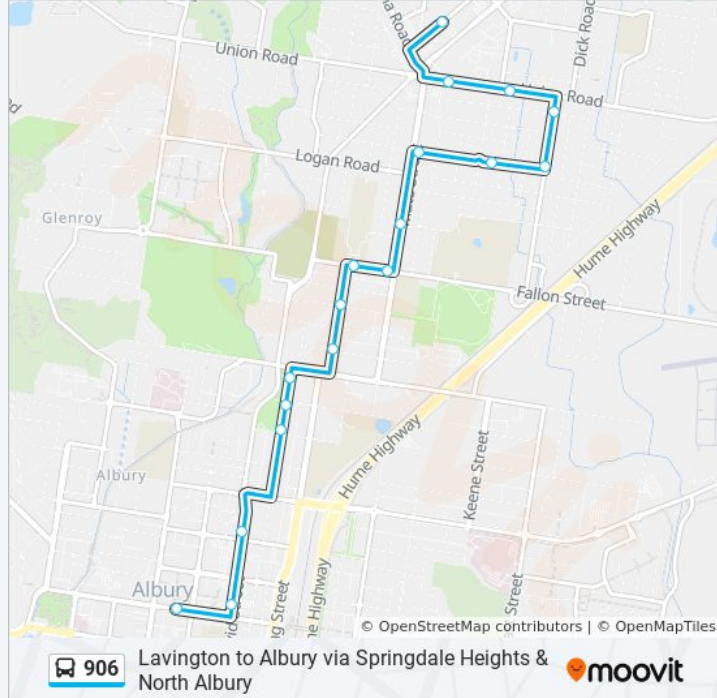

Union Rd at Corella St

Lavington Square, Griffith St

Kothoff St at Henderson St

Kotthoff St after McDonald Rd

Kotthoff St at Hall Ave

Douglas Rd opp Palcas Ct

Douglas Rd after Kemp St

Lavington East Public School, Douglas Rd

Webb St opp McMaster Ave

Webb St before Kaitlers Rd

Murray High School, Kaitlers Rd

Kaitlers Rd opp Garoogong Rd

906 bus time schedules and route maps are available in an offline PDF at moovitapp.com. Use the [Moovit App](#) to see live bus times, train schedule or subway schedule, and step-by-step directions for all public transit in Sydney.

[About Moovit](#) • [MaaS Solutions](#) • [Supported Countries](#) • [Mooviter Community](#)

© 2024 Moovit - All Rights Reserved

Check Live Arrival Times