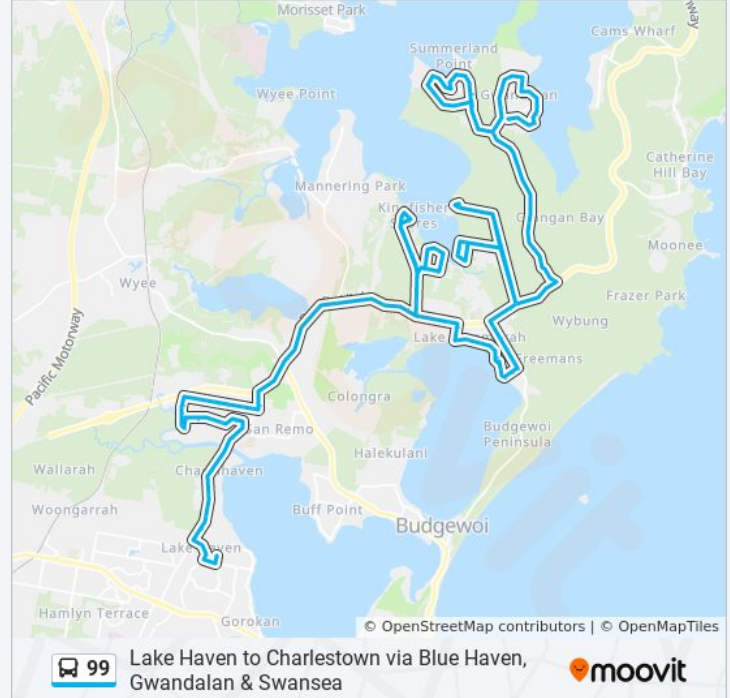

Lloyd Ave opp Lloyd Avenue Shops

Elabana Ave after Lloyd Ave

Elabana Ave before Scaysbrook Ave

Chain Valley Bay Community Hall, Scaysbrook Ave

Scaysbrook Ave opp Leumeah Ave

Macquarie Shores Home Village, Tall Timbers Rd

Tall Timbers Rd before Lakeshore Ave

Lakeshore Ave opp Morotai Ave

Karoola Ave opp Morotai Ave

Tall Timbers Rd opp Macquarie Shores Home Village

Tall Timbers Rd after Deakin Ave

Lake Munmorah Shopping Centre, Tall Timbers Rd

Lake Munmorah Shopping Centre, Pacific Hwy

Pacific Hwy opp Munmorah United Bowling Club

Boronia Rd before Acacia Ave

Boronia Rd at Anita Ave

Anita Ave Shops, Anita Ave

Anita Ave after Queens Rd

Anita Ave at Lauren Ave