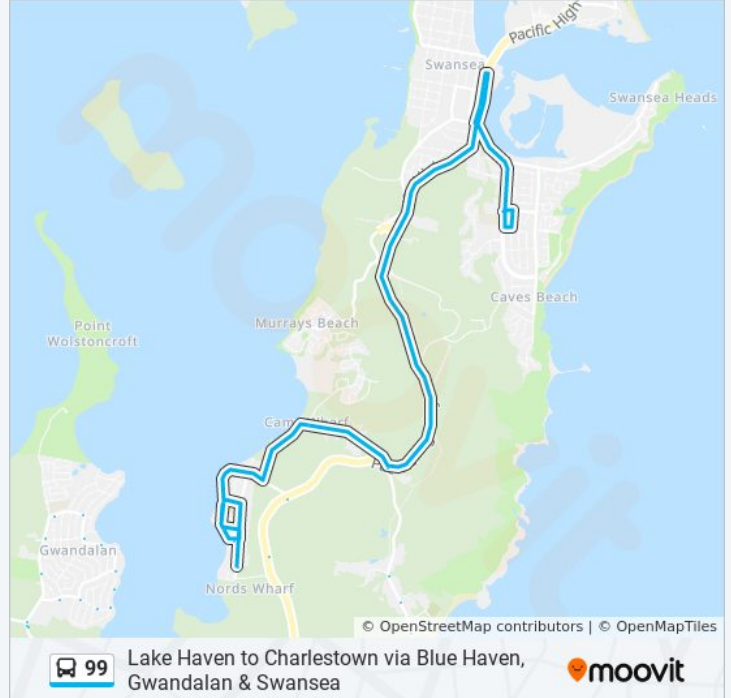

Anita Ave after Hartog Ave
Terence Ave before Clarence St
Terence Ave at Rosemount Ave
Rosemount Ave at Azalea Cl
Rosemount Ave at Elizabeth Bay Dr
Elizabeth Bay Dr after Clarence St
Elizabeth Bay Dr before Terence Ave
Elizabeth Bay Dr after Hartog Ave
Elizabeth Bay Dr at Acacia Ave
Pacific Hwy after Carter Rd
Pacific Hwy opp Parktrees Village
Kanangra Dr after Pacific Hwy
Kanangra Dr
Kanangra Dr
Kanangra Dr at Summerland Rd
Yeramba Rd opp Regatta Way
Yeramba Rd opp Boat Harbour Cl
Yeramba Rd opp Anchorage Cres
Yeramba Rd opp Illawong Rd
Yeramba Rd before Warrina Ave
Yeramba Rd at Muraban Rd
Cams Bvd opp Yeramba Rd
Cams Bvd opp Cams Bvd Shops
Ginganup Rd opp Murrumbong Rd
Ginganup Rd before Government Rd
Government Rd at Gordon Ave
Summerland Rd opp Kapala Ave
Summerland Rd opp Cams Bvd
Summerland Sporties, Summerland Rd
Kanangra Dr at Summerland Rd
Tunkwallin Community Hall, Kanangra Dr
Kanangra Dr at Bonny Boy Way
Orana Rd after Kanangra Dr