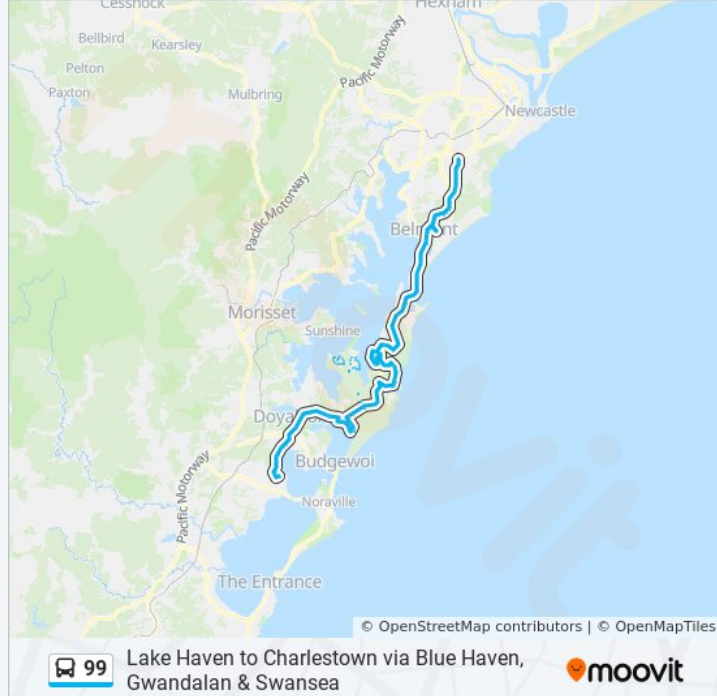

Anita Ave at Lauren Ave

Anita Ave after Hartog Ave

Terence Ave before Clarence St

Terence Ave at Rosemount Ave

Rosemount Ave at Azalea Cl

Rosemount Ave at Elizabeth Bay Dr

Elizabeth Bay Dr after Clarence St

Elizabeth Bay Dr before Terence Ave

Elizabeth Bay Dr after Hartog Ave

Elizabeth Bay Dr at Acacia Ave

Pacific Hwy after Carter Rd

Pacific Hwy opp Parktrees Village

Kanangra Dr after Pacific Hwy

Kanangra Dr

Kanangra Dr

Kanangra Dr at Summerland Rd

Yeramba Rd opp Regatta Way

Yeramba Rd opp Boat Harbour Cl

Yeramba Rd opp Anchorage Cres

Yeramba Rd opp Illawong Rd

Yeramba Rd before Warrina Ave

Yeramba Rd at Muraban Rd

Cams Bvd opp Yeramba Rd

Cams Bvd opp Cams Bvd Shops

Ginganup Rd opp Murrumbong Rd

Ginganup Rd before Government Rd

Government Rd at Gordon Ave

Summerland Rd opp Kapala Ave

Summerland Rd opp Cams Bvd

Summerland Sporties, Summerland Rd

Kanangra Dr at Summerland Rd

Tunkwallin Community Hall, Kanangra Dr

Kanangra Dr at Bonny Boy Way