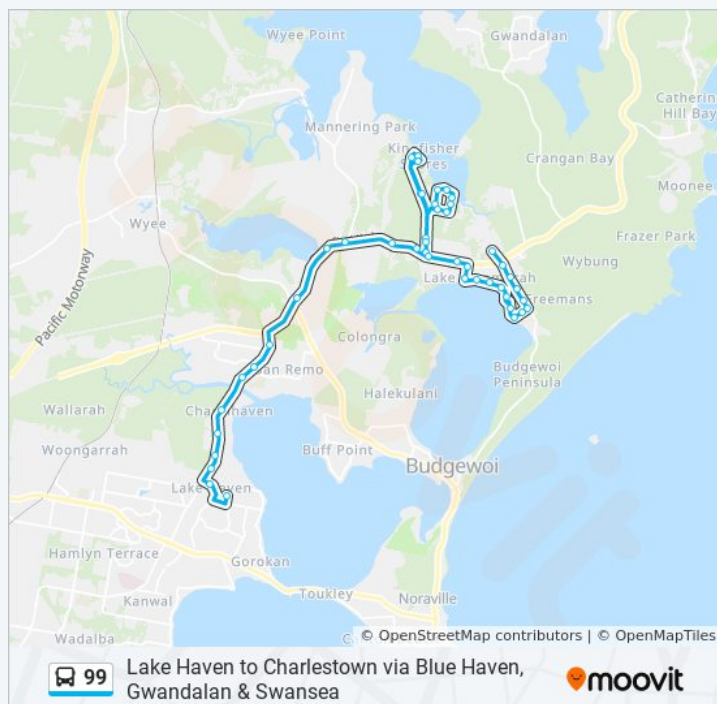

Anita Ave Shops, Anita Ave

Anita Ave after Queens Rd

Anita Ave at Lauren Ave

Anita Ave after Hartog Ave

Terence Ave before Clarence St

Direction: Lake Munmorah

Stops: 47

Trip Duration: 39 min

Line Summary:

Terence Ave at Rosemount Ave

Rosemount Ave at Azalea Cl

Rosemount Ave at Elizabeth Bay Dr

Elizabeth Bay Dr after Clarence St

Elizabeth Bay Dr before Terence Ave

Elizabeth Bay Dr after Hartog Ave