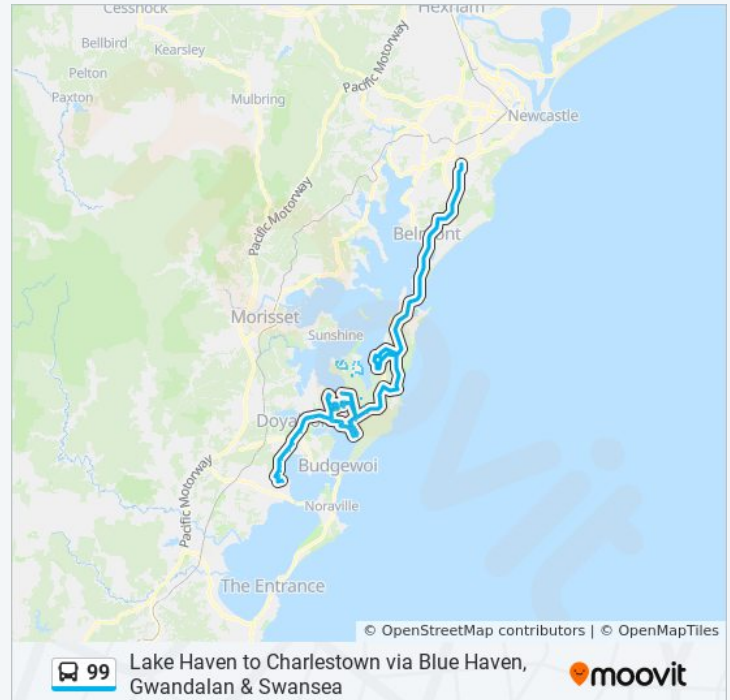

Pacific Hwy opp Charmhaven Village Shops

Pacific Hwy opp Lowana Ave

Pacific Hwy opp Northlakes Shopping Centre

Pacific Hwy after Bokhara Ave

Pacific Hwy after Roper Rd

Doyalson Ambulance Station, Pacific Hwy

Pacific Hwy opp 140

Pacific Hwy before Ruttleys Rd

Pacific Hwy opp Basford Rd

Pacific Hwy opp Saliena Ave

Tall Timbers Rd opp Lake Munmorah Shopping Centre

Tall Timbers Rd opp Deakin Ave

Ivy Ave after Scaysbrook Ave

Ivy Ave at Lloyd Ave

Lloyd Ave opp Lloyd Avenue Shops

Elabana Ave after Lloyd Ave

Elabana Ave before Scaysbrook Ave

Chain Valley Bay Community Hall, Scaysbrook Ave

Scaysbrook Ave opp Leumeah Ave

Macquarie Shores Home Village, Tall Timbers Rd

Tall Timbers Rd before Lakeshore Ave

Lakeshore Ave opp Morotai Ave

Karoola Ave opp Morotai Ave

Tall Timbers Rd opp Macquarie Shores Home Village

Tall Timbers Rd after Deakin Ave

Lake Munmorah Shopping Centre, Tall Timbers Rd

Lake Munmorah Shopping Centre, Pacific Hwy

Pacific Hwy opp Munmorah United Bowling Club

Boronia Rd before Acacia Ave

Boronia Rd at Anita Ave

Anita Ave Shops, Anita Ave

Saturday

07:48 - 17:44

99 bus Info

Direction: Lake Haven

Stops: 122

Trip Duration: 87 min

Line Summary: