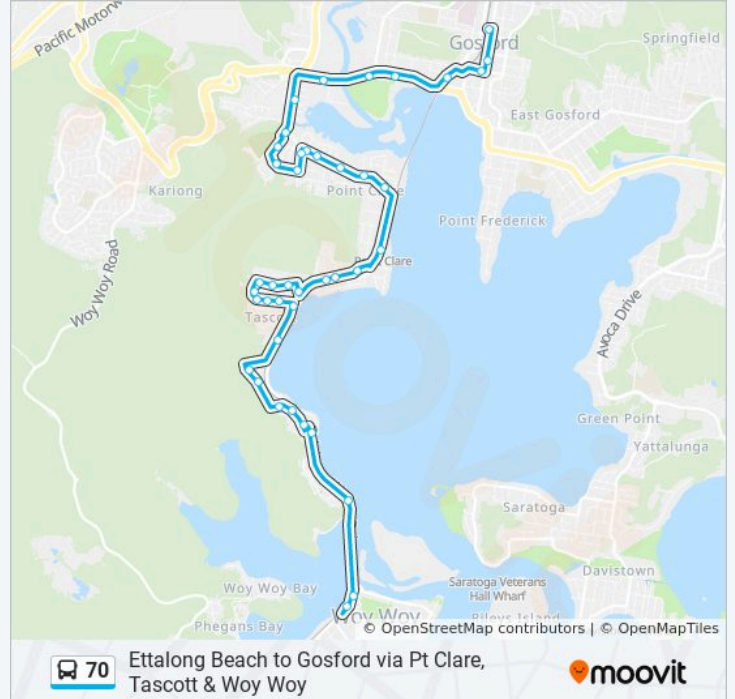

Glenrock Pde after Berala Ave

Koolewong Station, Glenrock Pde

Brisbane Water Dr opp Koolewong Station

Brisbane Water Dr opp Lara St

Brisbane Water Dr at The Boulevard

Woy Woy Station, Stand C

Direction: Woy Woy

16 stops

[VIEW LINE SCHEDULE](#)

Springwood Rd at Bourke Rd

Springwood St at Gwendolen Ave

Springwood St at Winifred Ave

Springwood St after Gallipoli Ave

Springwood St at Wallaby St

Dunmore St opp Wyoming St