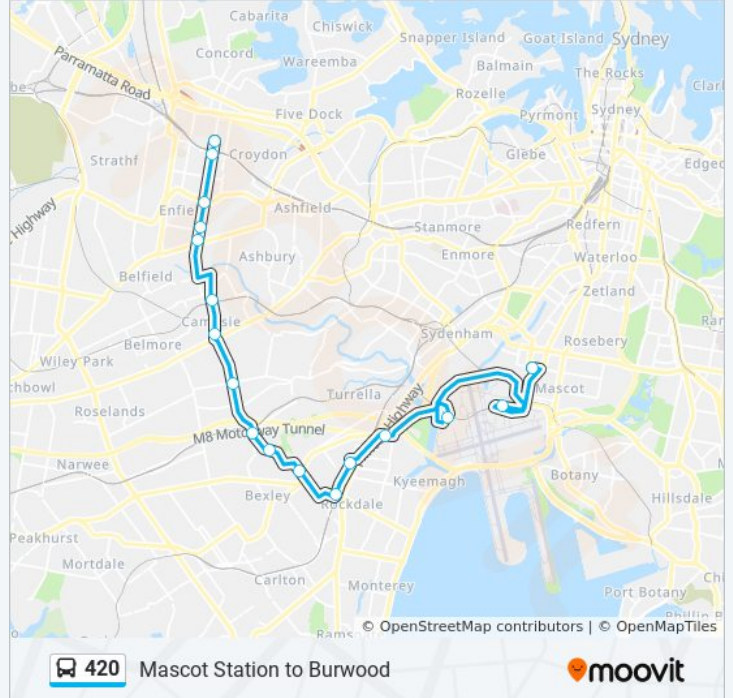

420 bus Info

Direction: International Terminal - Lower Leve

Stops: 15

Trip Duration: 35 min

Line Summary:

Direction: Mascot Station

17 stops

[VIEW LINE SCHEDULE](#)

420 bus Time Schedule

Mascot Station Route Timetable:

Sunday	03:32 - 22:50
Monday	03:30 - 22:58
Tuesday	03:30 - 22:58
Wednesday	03:30 - 22:58
Thursday	03:30 - 22:58
Friday	03:30 - 22:58
Saturday	03:32 - 22:58

420 bus Info

Direction: Mascot Station

Stops: 17

Trip Duration: 57 min

Line Summary:

Direction: T3 Qantas Domestic Terminal Depart

9 stops

[VIEW LINE SCHEDULE](#)