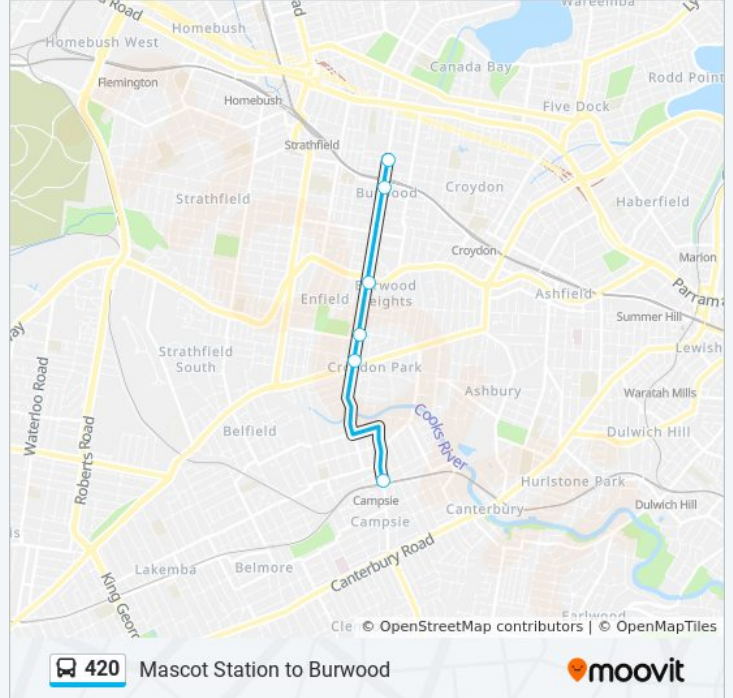

Stops: 17

Trip Duration: 55 min

Line Summary:

Direction: Campsie Station

6 stops

[VIEW LINE SCHEDULE](#)

- Westfield Burwood, Burwood Rd
- Burwood Station, Burwood Rd, Stand F
- Burwood Rd after Liverpool Rd
- Burwood Rd opp Mitchell St
- Burwood Rd opp Launcelot Ave
- Campsie Station, Beamish St, Stand C

Stops: 6

Trip Duration: 13 min

Line Summary:

Direction: International Terminal - Lower Leve

15 stops

[VIEW LINE SCHEDULE](#)

- Westfield Burwood, Burwood Rd
- Burwood Station, Burwood Rd, Stand F
- Burwood Rd after Liverpool Rd
- Burwood Rd opp Mitchell St
- Burwood Rd opp Launcelot Ave
- Campsie Station, Beamish St, Stand C
- Dan's Corner, Beamish St
- Clemtown Park Shops, Bexley Rd
- Bexley North Station, Bexley Rd
- Bexley North Anglican Church, Bexley Rd
- Bexley Rd opp Godwin St
- Rockdale Station, Railway St, Stand F
- Railway St opp Banksia Station
- Wickham St opp Segenhoe St
- Sydney Airport, Terminal 1 International

420 bus Info

Direction: International Terminal - Lower Leve

Stops: 15

Trip Duration: 35 min

Line Summary:

Direction: Mascot Station

17 stops

[VIEW LINE SCHEDULE](#)

420 bus Info

Direction: Mascot Station

Stops: 17

Trip Duration: 57 min

Line Summary:

Direction: T3 Qantas Domestic Terminal Depart

9 stops

[VIEW LINE SCHEDULE](#)