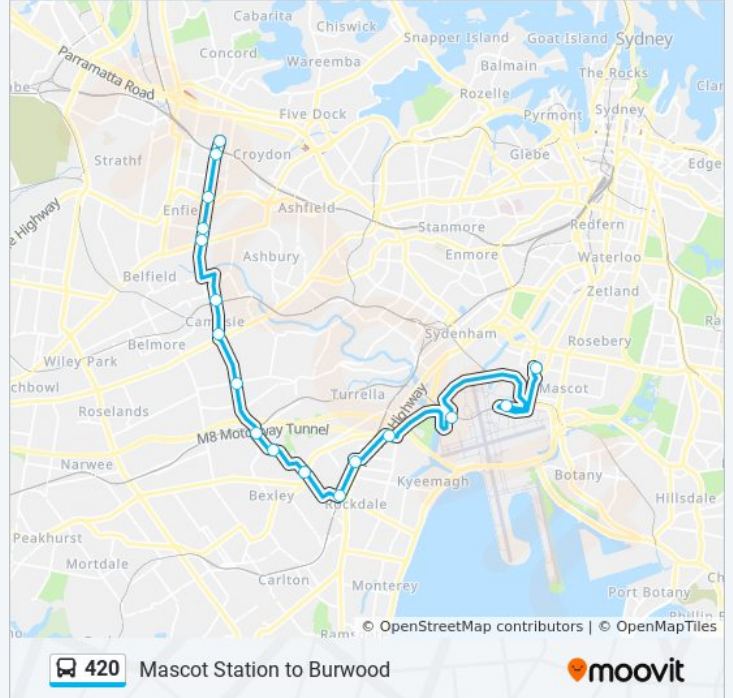

Stops: 9

Trip Duration: 34 min

Line Summary:

Direction: Burwood Westfield

17 stops

[VIEW LINE SCHEDULE](#)

- Mascot Station, Coward St, Stand B
- Sydney Airport, Terminal 3 Domestic
- Sydney Airport, Terminal 1 International
- Wickham St at Segenhoe St
- Banksia Station, Railway St
- Rockdale Station, Railway St, Stand G
- Bexley Rd at Godwin St
- Bexley Rd opp Bexley North Anglican Church
- Bexley North Station, Bexley Rd
- Clemtown Park Shops, Bexley Rd
- Beamish St opp Dan's Corner
- Campsie Station, Beamish St, Stand B
- Burwood Rd after Launcelot Ave
- Burwood Rd at Mitchell St
- Burwood Rd after Liverpool Rd
- Burwood Station, Burwood Rd, Stand E
- Westfield Burwood, Victoria St

420 bus Time Schedule

Burwood Westfield Route Timetable:

Sunday	24 hours
Monday	24 hours
Tuesday	24 hours
Wednesday	24 hours
Thursday	24 hours
Friday	24 hours
Saturday	24 hours

420 bus Info

Direction: Burwood Westfield

Stops: 17

Trip Duration: 55 min

Line Summary:

Direction: Campsie Station

6 stops

[VIEW LINE SCHEDULE](#)

- Westfield Burwood, Burwood Rd
- Burwood Station, Burwood Rd, Stand F
- Burwood Rd after Liverpool Rd
- Burwood Rd opp Mitchell St
- Burwood Rd opp Launcelot Ave
- Campsie Station, Beamish St, Stand C

420 bus Info

Direction: International Terminal - Lower Leve

Stops: 15

Trip Duration: 35 min

Line Summary:

Direction: Mascot Station

17 stops

[VIEW LINE SCHEDULE](#)