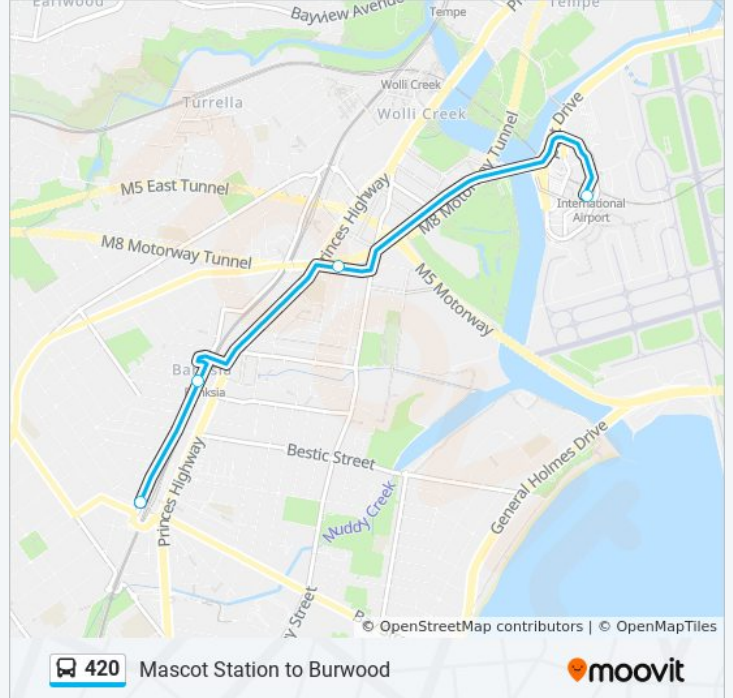

Stops: 6

Trip Duration: 13 min

Line Summary:

Direction: International Terminal - Lower Leve

15 stops

[VIEW LINE SCHEDULE](#)

- Westfield Burwood, Burwood Rd
- Burwood Station, Burwood Rd, Stand F
- Burwood Rd after Liverpool Rd
- Burwood Rd opp Mitchell St
- Burwood Rd opp Launcelot Ave
- Campsie Station, Beamish St, Stand C
- Dan's Corner, Beamish St
- Clemtown Park Shops, Bexley Rd
- Bexley North Station, Bexley Rd
- Bexley North Anglican Church, Bexley Rd
- Bexley Rd opp Godwin St
- Rockdale Station, Railway St, Stand F
- Railway St opp Banksia Station
- Wickham St opp Segenhoe St
- Sydney Airport, Terminal 1 International

420 bus Time Schedule

International Terminal - Lower Leve Route Timetable:

Sunday	00:48 - 23:48
Monday	00:48 - 23:48
Tuesday	00:48 - 23:48
Wednesday	00:48 - 23:48
Thursday	00:48 - 23:48
Friday	00:48 - 23:48
Saturday	00:48 - 23:48

420 bus Info

Direction: International Terminal - Lower Leve

Stops: 15

Trip Duration: 35 min

Line Summary:

Direction: Mascot Station

17 stops

[VIEW LINE SCHEDULE](#)

420 bus Info

Direction: Mascot Station

Stops: 17

Trip Duration: 57 min

Line Summary:

Direction: T3 Qantas Domestic Terminal Depart

9 stops

[VIEW LINE SCHEDULE](#)