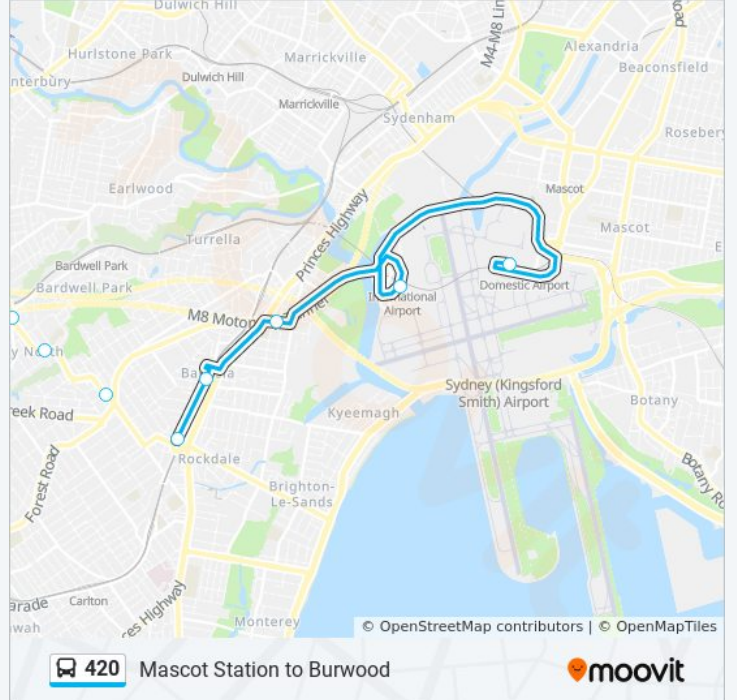

420 bus time schedules and route maps are available in an offline PDF at moovitapp.com. Use the [Moovit App](#) to see live bus times, train schedule or subway schedule, and step-by-step directions for all public transit in Sydney.

[About Moovit](#) • [MaaS Solutions](#) • [Supported Countries](#) • [Mooviter Community](#)

© 2024 Moovit - All Rights Reserved

Check Live Arrival Times