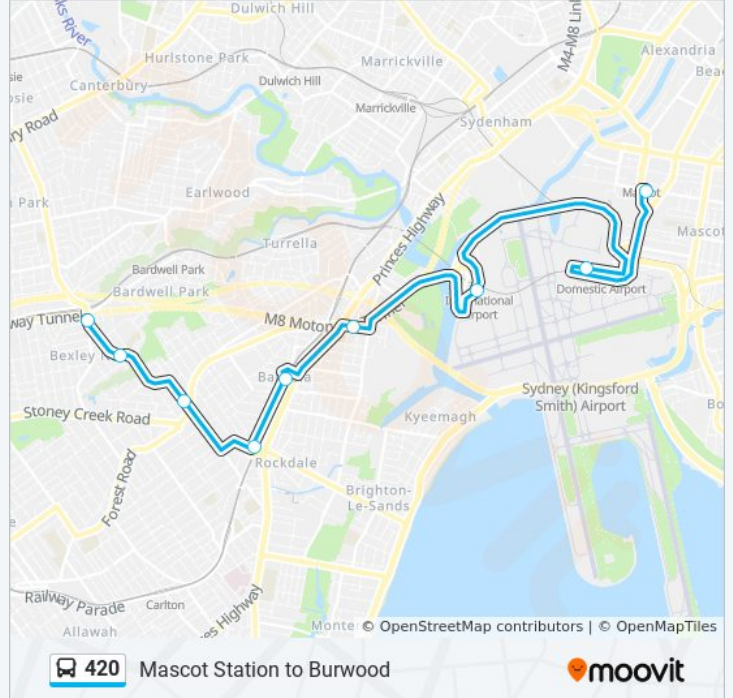

Stops: 9

Trip Duration: 34 min

Line Summary:

Direction: Burwood Westfield

17 stops

[VIEW LINE SCHEDULE](#)

- Mascot Station, Coward St, Stand B
- Sydney Airport, Terminal 3 Domestic
- Sydney Airport, Terminal 1 International
- Wickham St at Segenhoe St
- Banksia Station, Railway St
- Rockdale Station, Railway St, Stand G
- Bexley Rd at Godwin St
- Bexley Rd opp Bexley North Anglican Church
- Bexley North Station, Bexley Rd
- Clemtown Park Shops, Bexley Rd
- Beamish St opp Dan's Corner
- Campsie Station, Beamish St, Stand B
- Burwood Rd after Launcelot Ave
- Burwood Rd at Mitchell St
- Burwood Rd after Liverpool Rd
- Burwood Station, Burwood Rd, Stand E
- Westfield Burwood, Victoria St

Stops: 17

Trip Duration: 55 min

Line Summary:

Direction: Campsie Station

6 stops

[VIEW LINE SCHEDULE](#)

- Westfield Burwood, Burwood Rd
- Burwood Station, Burwood Rd, Stand F
- Burwood Rd after Liverpool Rd
- Burwood Rd opp Mitchell St
- Burwood Rd opp Launcelot Ave
- Campsie Station, Beamish St, Stand C

420 bus Info

Direction: International Terminal - Lower Leve

Stops: 15

Trip Duration: 35 min

Line Summary:

Direction: Mascot Station

17 stops

[VIEW LINE SCHEDULE](#)

420 bus Info

Direction: Mascot Station

Stops: 17

Trip Duration: 57 min

Line Summary:

Direction: T3 Qantas Domestic Terminal Depart

9 stops

[VIEW LINE SCHEDULE](#)