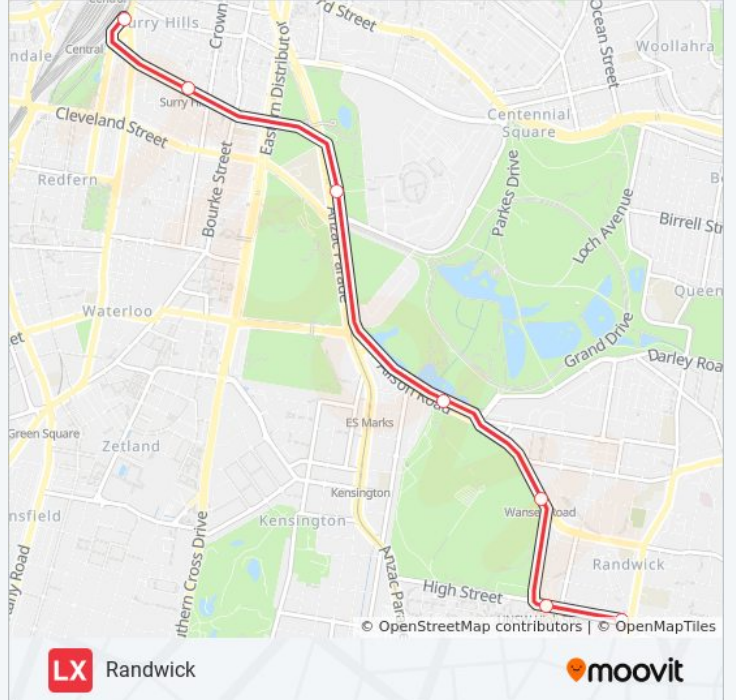

Stops: 8

Trip Duration: 17 min

Line Summary:

Direction: Moore Park

3 stops

[VIEW LINE SCHEDULE](#)

Central Chalmers Street Light Rail

Surry Hills Light Rail

LX light rail Info

Direction: Moore Park

Stops: 3

Trip Duration: 6 min

Line Summary:

Direction: Randwick

7 stops

[VIEW LINE SCHEDULE](#)

Randwick Route Timetable:

Sunday	Not Operational
Monday	08:16 - 08:56
Tuesday	08:16 - 08:56
Wednesday	08:16 - 08:56
Thursday	08:16 - 08:56
Friday	08:16 - 08:56
Saturday	Not Operational

LX light rail Info

Direction: Randwick

Stops: 7

Trip Duration: 17 min

Line Summary:

LX light rail time schedules and route maps are available in an offline PDF at moovitapp.com. Use the Moovit App to see live bus times, train schedule or subway schedule, and step-by-step directions for all public transit in Sydney.