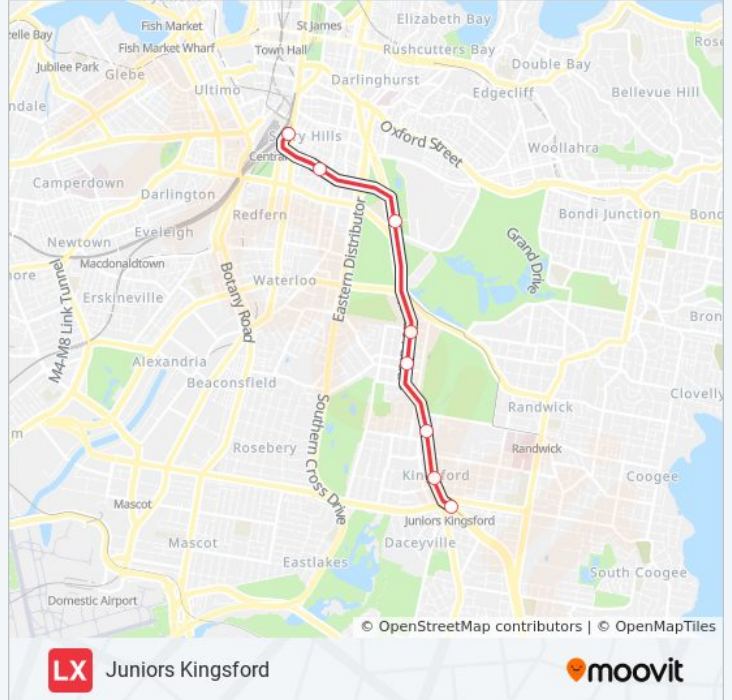

LX light rail Info

Direction: Central Chalmers Str

Stops: 3

Trip Duration: 5 min

Line Summary:

Direction: Juniors Kingsford

8 stops

[VIEW LINE SCHEDULE](#)

- Central Chalmers Street Light Rail
- Surry Hills Light Rail
- Moore Park Light Rail
- ES Marks Light Rail
- Kensington Light Rail
- UNSW Anzac Parade Light Rail
- Kingsford Light Rail
- Juniors Kingsford Light Rail

LX light rail Time Schedule

Juniors Kingsford Route Timetable:

Sunday	Not Operational
Monday	08:37
Tuesday	08:37
Wednesday	08:37
Thursday	08:37
Friday	08:37
Saturday	Not Operational

LX light rail Info

Direction: Juniors Kingsford

Stops: 8

Trip Duration: 17 min

Line Summary:

Direction: Moore Park

3 stops

[VIEW LINE SCHEDULE](#)

Central Chalmers Street Light Rail

Surry Hills Light Rail