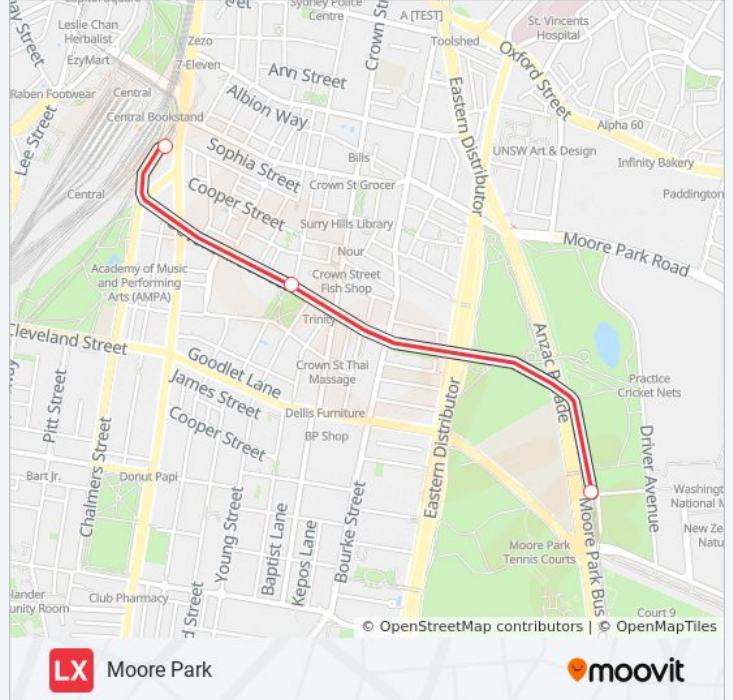

LX light rail Info

Direction: Central Chalmers Str

Stops: 3

Trip Duration: 5 min

Line Summary:

Direction: Juniors Kingsford

8 stops

[VIEW LINE SCHEDULE](#)

- Central Chalmers Street Light Rail
- Surry Hills Light Rail
- Moore Park Light Rail
- ES Marks Light Rail
- Kensington Light Rail
- UNSW Anzac Parade Light Rail
- Kingsford Light Rail
- Juniors Kingsford Light Rail

Stops: 8

Trip Duration: 17 min

Line Summary:

Direction: Moore Park

3 stops

[VIEW LINE SCHEDULE](#)

Central Chalmers Street Light Rail

Surry Hills Light Rail

LX light rail Info

Direction: Moore Park

Stops: 3

Trip Duration: 6 min

Line Summary:

Direction: Randwick

7 stops

[VIEW LINE SCHEDULE](#)