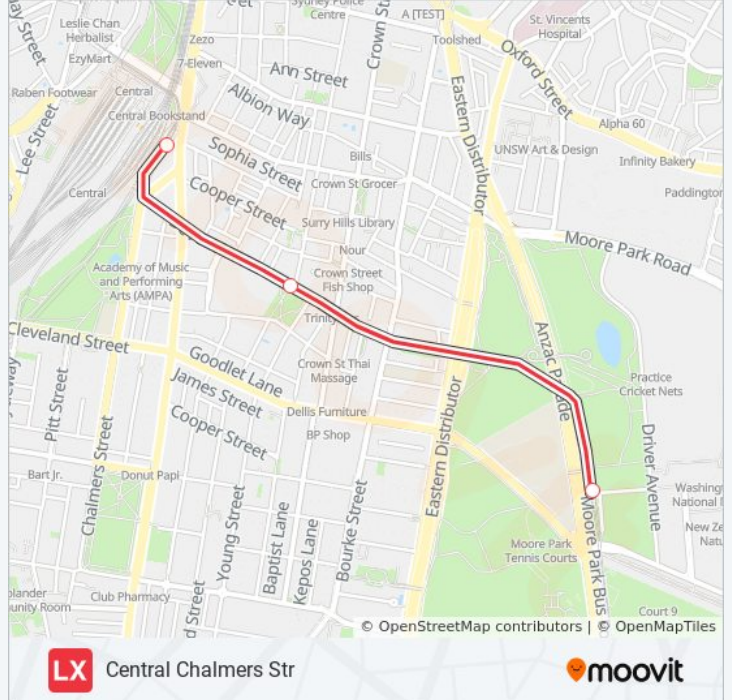

Use the Moovit App to find the closest LX light rail station near you and find out when is the next LX light rail arriving.

Direction: Central Chalmers Str

3 stops

[VIEW LINE SCHEDULE](#)

Moore Park Light Rail

LX light rail Info

Direction: Central Chalmers Str

Stops: 3

Trip Duration: 5 min

Line Summary:

Direction: Juniors Kingsford

8 stops

[VIEW LINE SCHEDULE](#)

- Central Chalmers Street Light Rail
- Surry Hills Light Rail
- Moore Park Light Rail
- ES Marks Light Rail
- Kensington Light Rail
- UNSW Anzac Parade Light Rail
- Kingsford Light Rail
- Juniors Kingsford Light Rail

LX light rail Info

Direction: Moore Park

Stops: 3

Trip Duration: 6 min

Line Summary:

Direction: Randwick

7 stops

[VIEW LINE SCHEDULE](#)