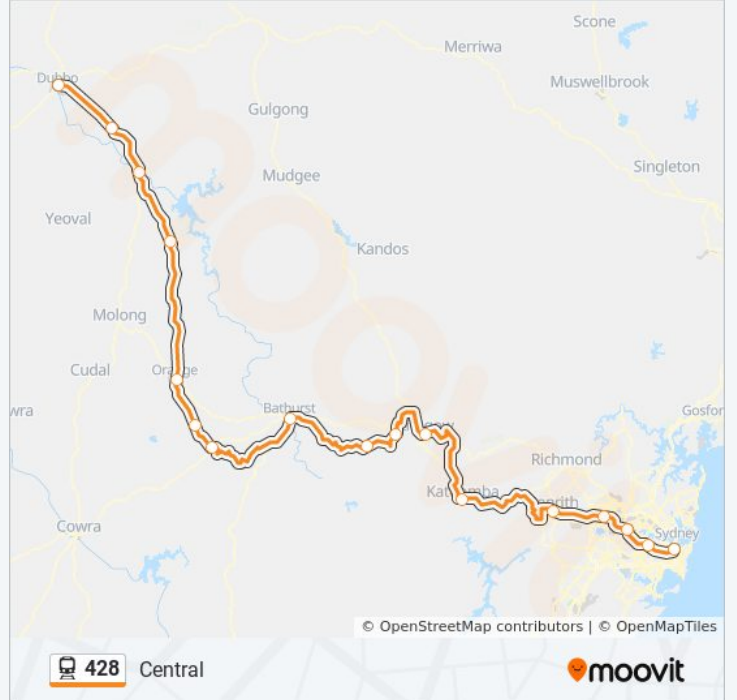

428 train time schedules and route maps are available in an offline PDF at moovitapp.com. Use the [Moovit App](#) to see live bus times, train schedule or subway schedule, and step-by-step directions for all public transit in Sydney.

[About Moovit](#) • [MaaS Solutions](#) • [Supported Countries](#) • [Mooviter Community](#)

© 2024 Moovit - All Rights Reserved

Check Live Arrival Times