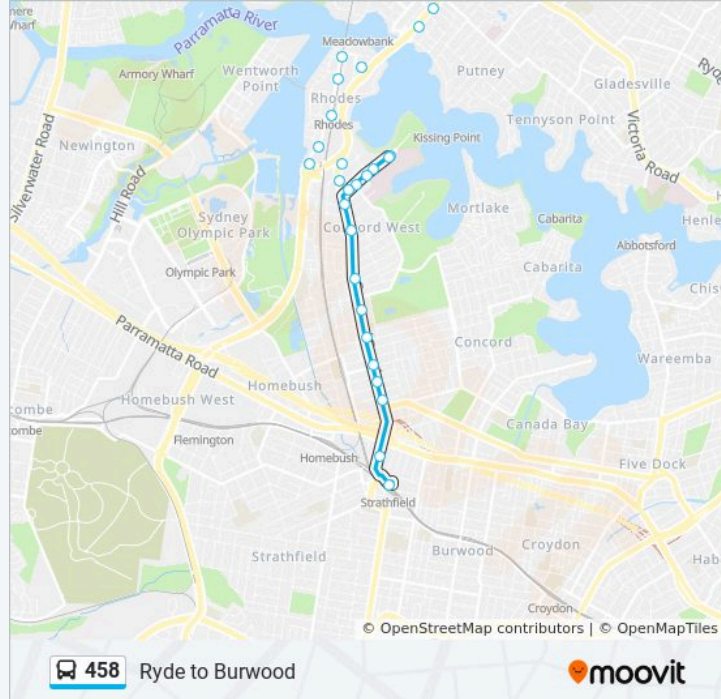

Leicester Ave after Parramatta Rd

Strathfield Station, Everton Rd, Stand D

Cooper St at Roberts St

Cooper St at Philip St

Cooper St at Wentworth Rd

Burwood Station, Railway Pde, Stand A

Westfield Burwood, Victoria St

**458 bus Info**

**Direction:** Strathfield Station (Nth Side)

**Stops:** 26

**Trip Duration:** 29 min

**Line Summary:**

Concord Hospital Gate 3, Hospital Rd

Concord Hospital Gate 1, Hospital Rd, Stand A

Hospital Rd at Nullawarra Ave

Concord Rd at Currawang St

Concord Rd at Colane St

Concord Rd at Nirranda St

Concord Rd after Yaralla St

Strathfield North Public School, Concord Rd

Concord Fire Station, Concord Rd

Concord Rd at Homedale Ave

Concord Rd before Princess Ave

Leicester Ave after Parramatta Rd

Strathfield Station, Everton Rd, Stand D

458 bus time schedules and route maps are available in an offline PDF at [moovitapp.com](https://moovitapp.com). Use the Moovit App to see live bus times, train schedule or subway schedule, and step-by-step directions for all public transit in Sydney.