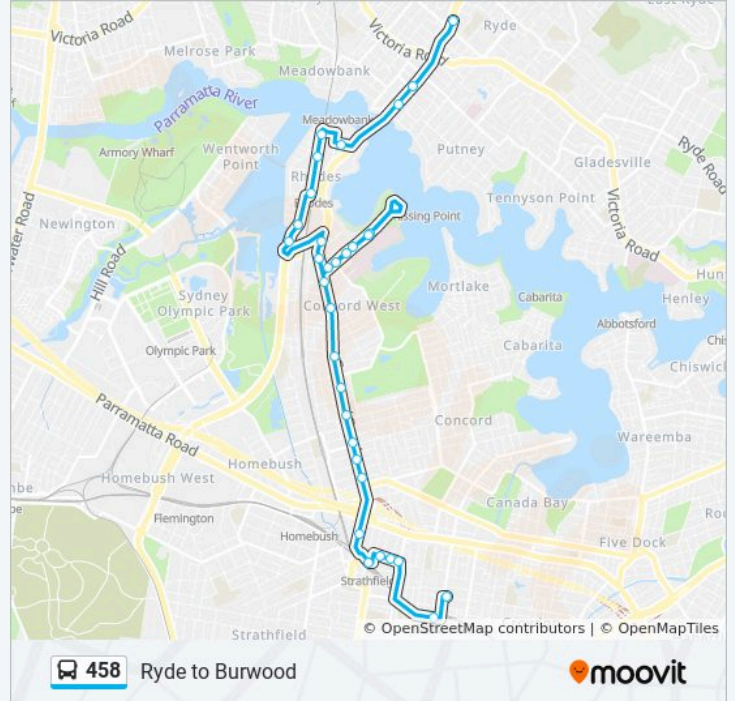

### Direction: Burwood Westfield

31 stops

[VIEW LINE SCHEDULE](#)

- Top Ryde City Shopping Centre, Devlin St
- Church St opp Junction St
- Church St at Riverside Ave
- Averill St before Cavell Ave
- Walker St opp Meredith Ave
- Walker St opp Timbrol Ave
- Rhodes Station, Walker St, Stand D
- Rhodes Waterside, Rider Bvd
- Rider Bvd opp Lewis Berger Park
- Concord Rd at Phoenix Ave
- Concord Rd at Merville St
- Hospital Rd opp Nullawarra Ave
- Hospital Rd opp Concord Hospital Gate 3
- Concord Hospital Gate 3, Hospital Rd
- Concord Hospital Gate 1, Hospital Rd, Stand A
- Hospital Rd at Nullawarra Ave
- Concord Rd at Currawang St
- Concord Rd at Colane St
- Concord Rd at Nirranda St
- Concord Rd after Yaralla St
- Strathfield North Public School, Concord Rd

### 458 bus Info

**Direction:** Burwood Westfield

**Stops:** 31

**Trip Duration:** 37 min

**Line Summary:**

Concord Fire Station, Concord Rd

Concord Rd at Homedale Ave

Concord Rd before Princess Ave

Leicester Ave after Parramatta Rd

Strathfield Station, Everton Rd, Stand D

Cooper St at Roberts St

Cooper St at Philip St

Cooper St at Wentworth Rd

Burwood Station, Railway Pde, Stand A

Westfield Burwood, Victoria St

**Direction: Ryde Shops - Church St**

34 stops

[VIEW LINE SCHEDULE](#)

Westfield Burwood, Burwood Rd

Burwood Station, Burwood Rd, Stand H

Burwood Station, Railway Pde, Stand B

Burwood Public School, Railway Pde