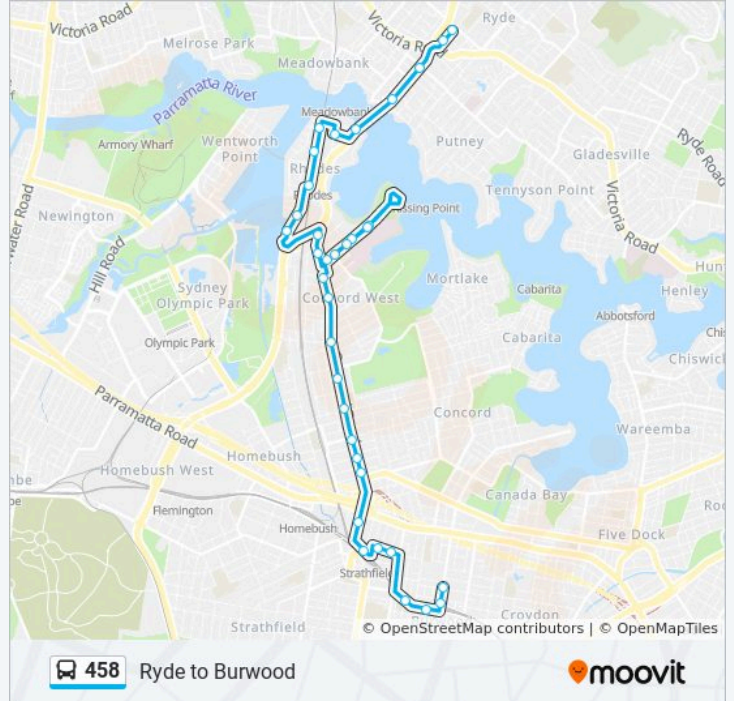

**458 bus Info**

**Direction:** Ryde Shops - Church St

**Stops:** 34

**Trip Duration:** 38 min

**Line Summary:**

Concord Hospital Gate 3, Hospital Rd

Concord Hospital Gate 1, Hospital Rd, Stand B

Hospital Rd at Nullawarra Ave

Concord Rd opp Merville St

Concord Rd at Phoenix Ave

Lewis Berger Park, Rider Bvd

Rider Bvd opp Rhodes Waterside

Rhodes Station, Walker St, Stand C

Walker St at Timbrol Ave

Walker St at Meredith Ave

Cavell Ave at Averill St

Ryde Bridge, Concord Rd

Church St after Well St

Church St at Morrison Rd

Ryde Wesley Uniting Church, Church St

Top Ryde Shops, Church St

**Direction: Strathfield Station (Nth Side)**

26 stops

[VIEW LINE SCHEDULE](#)

Top Ryde City Shopping Centre, Devlin St

Church St opp Junction St

Church St at Riverside Ave

Averill St before Cavell Ave

Walker St opp Meredith Ave

Walker St opp Timbrol Ave

Rhodes Station, Walker St, Stand D