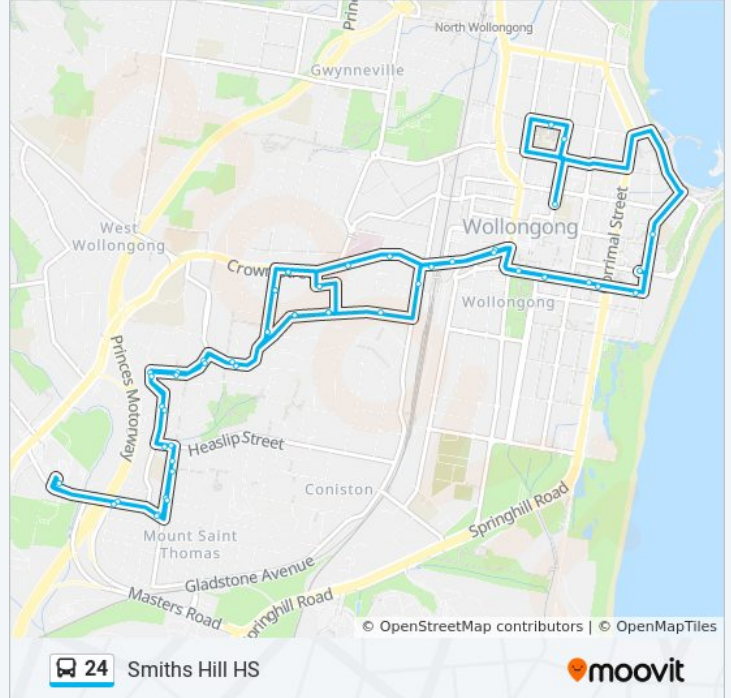

### 24 bus Info

**Direction:** Figtree Grove

**Stops:** 28

**Trip Duration:** 23 min

**Line Summary:**

Heaslip St after St Johns Ave

Taronga Ave opp Mount St Thomas Public School

Taronga Ave at Toorak Ave

### 24 bus Info

**Direction:** Smiths Hill HS

**Stops:** 56

**Trip Duration:** 51 min

**Line Summary:**

Woodlawn Ave after Norman St  
Woodlawn Ave after Eastern Ave  
St Johns Ave at Woodlawn Ave  
St Johns Ave at Byrarong Ave  
Heaslip St after St Johns Ave  
Taronga Ave opp Mount St Thomas Public School  
Taronga Ave at Toorak Ave  
The Ave after Taronga Ave  
The Ave at Masters Rd  
Figtree Grove Shopping Centre, Figtree Grove Carpark  
The Ave opp Masters Rd  
The Ave before Taronga Ave  
Taronga Ave opp Toorak Ave  
Mount St Thomas Public School, Taronga Ave  
Heaslip St before St Johns Ave  
St Johns Ave at Byrarong Ave  
St Johns Ave opp Woodlawn Ave  
Woodlawn Ave opp Eastern Ave  
Woodlawn Ave opp Norman St  
Norman St at Elizabeth St  
Rowland Ave at Crana Pl  
Rowland Ave opp McKenzie Ave  
IRT Diment Towers Retirement Village, Staff St  
Crown St before Mangerton Rd  
Mangerton Rd at Howarth Pl  
Mangerton Rd at Rowland Ave  
Rowland Ave at Crana Pl  
Rowland Ave opp McKenzie Ave  
Rowland Ave opp Rawlinson Ave  
Gladstone Ave at Fredrick St  
Crown St opp Station St  
Crown St before Keira St

**Direction: Wollongong**

53 stops

[VIEW LINE SCHEDULE](#)

WIN Entertainment Centre, Crown St

Burelli St at Harbour St

Wollongong City Council & Library, Burelli St

Wollongong Central, Burelli St, Stand C

Crown St after Keira St

**24 bus Info**

**Direction:** Wollongong

**Stops:** 53

**Trip Duration:** 49 min

**Line Summary:**

Taronga Ave opp Mount St Thomas Public School

Taronga Ave at Toorak Ave

The Ave after Taronga Ave