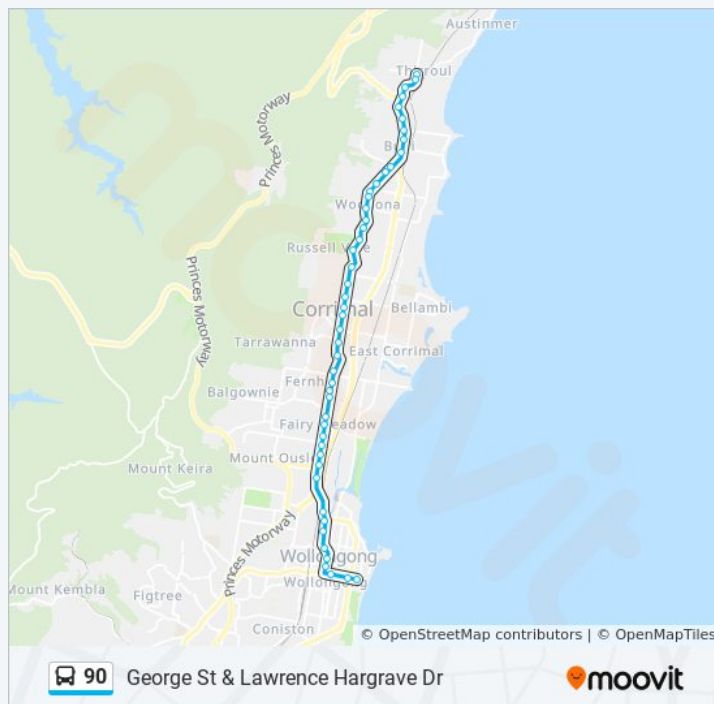

Direction: George St & Lawrence Hargrave Dr

48 stops

[VIEW LINE SCHEDULE](#)

WIN Entertainment Centre, Crown St
 Burelli St at Harbour St
 Wollongong City Council & Library, Burelli St
 Wollongong Central, Burelli St, Stand B

Princes Hwy opp Hale St

Princes Hwy at Gray St

Princes Hwy opp Woonona-Bulli RSL Memorial Club

Princes Hwy at Popes Rd

90 bus Info

Direction: George St & Lawrence Hargrave Dr

Stops: 48

Trip Duration: 29 min

Line Summary:

Princes Hwy before Hillcrest Ave

Bulli Fire Station, Princes Hwy

Princes Hwy before Hospital Rd

Bulli Heritage Hotel, Princes Hwy

Bulli Bowling Club, Princes Hwy

Princes Hwy opp Point St

Bulli Public School, Princes Hwy

58 stops

[VIEW LINE SCHEDULE](#)

Austinmer Station, Moore St

Moore St at Lawrence Hargrave Dr

Lawrence Hargrave Dr opp Kennedy Rd

Lawrence Hargrave Dr opp Mountain Rd

Lawrence Hargrave Dr at Henley Rd

Lawrence Hargrave Dr at The Esplanade