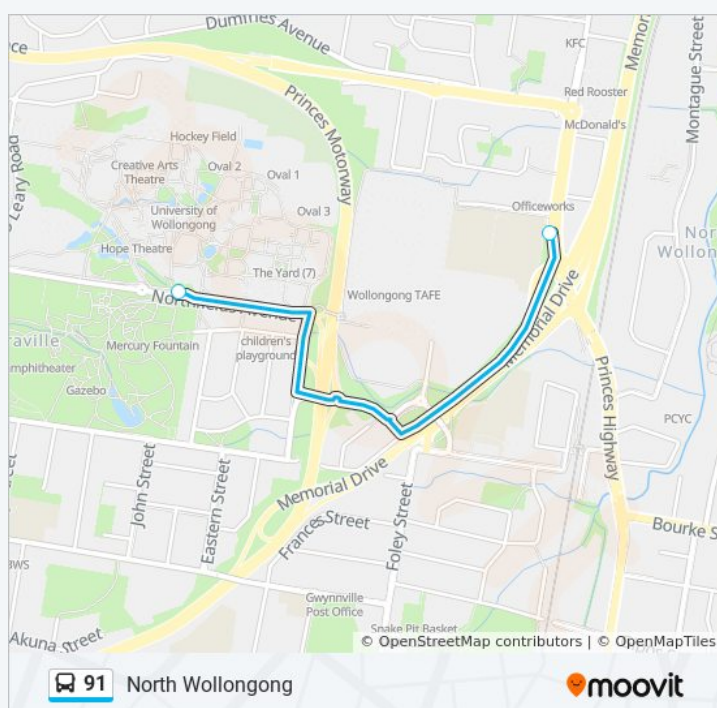

Direction: Austinmer Station

48 stops

[VIEW LINE SCHEDULE](#)

University of Wollongong, Northfields Ave, Stand B

Princes Hwy after Lysaght St

Princes Hwy after Mt Ousley Rd

Princes Hwy after McGrath St

St John Vianney's Catholic Church, Princes Hwy

91 bus Info

Direction: Austinmer Station

Stops: 48

Trip Duration: 36 min

Line Summary:

- Princes Hwy at Rixons Pass Rd
- Princes Hwy opp Hollymount Park
- Princes Hwy opp Hale St
- Princes Hwy at Gray St
- Princes Hwy opp Woonona-Bulli RSL Memorial Club
- Princes Hwy at Popes Rd
- Princes Hwy before Hillcrest Ave
- Bulli Fire Station, Princes Hwy
- Princes Hwy before Hospital Rd
- Bulli Heritage Hotel, Princes Hwy
- Bulli Bowling Club, Princes Hwy
- Princes Hwy opp Point St
- Bulli Public School, Princes Hwy
- Lawrence Hargrave Dr after George Ave
- Lawrence Hargrave Dr opp Hewitts Ave
- Lawrence Hargrave Dr after Prince St
- Lawrence Hargrave Dr at Lachlan St
- Thirroul Comm Centre & Library
- Thirroul Plaza, Lawrence Hargrave Dr
- Thirroul Fire Station, Lawrence Hargrave Dr
- Lawrence Hargrave Dr at Cochrane Rd
- Lawrence Hargrave Dr before Henley Rd
- Lawrence Hargrave Dr after Mountain Rd
- Lawrence Hargrave Dr at Kennedy Rd
- Moore St at Lawrence Hargrave Dr
- Moore St at Slade St
- Moore St opp Austinmer Station

Stops: 2

Trip Duration: 5 min

Line Summary:

Direction: Wollongong University

49 stops

[VIEW LINE SCHEDULE](#)

Austinmer Station, Moore St

Moore St at Lawrence Hargrave Dr

Lawrence Hargrave Dr opp Kennedy Rd

Lawrence Hargrave Dr opp Mountain Rd

Lawrence Hargrave Dr at Henley Rd

Lawrence Hargrave Dr at The Esplanade

Lawrence Hargrave Dr opp Thirroul Fire Station

Lawrence Hargrave Dr opp Thirroul Plaza