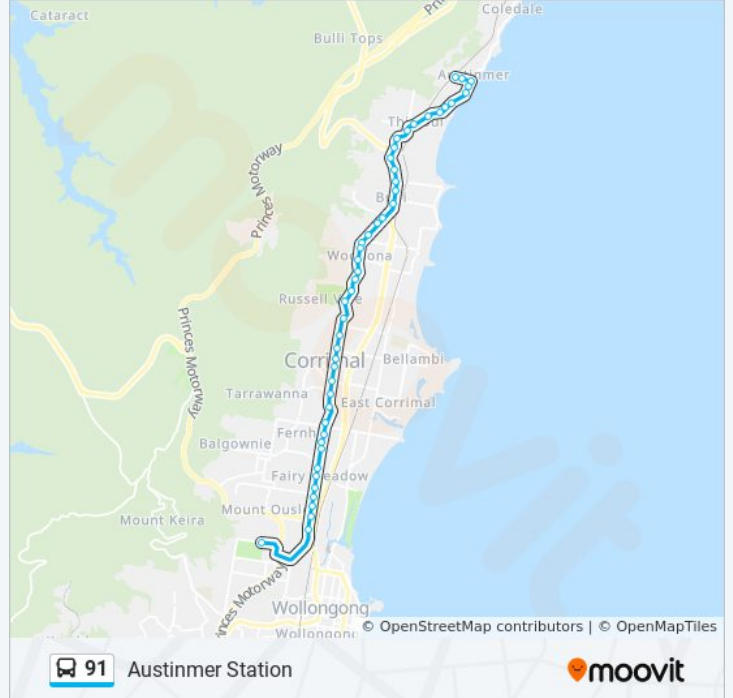

Direction: Austinmer Station

48 stops

[VIEW LINE SCHEDULE](#)

University of Wollongong, Northfields Ave, Stand B

Princes Hwy after Lysaght St

Princes Hwy after Mt Ousley Rd

Princes Hwy after McGrath St

St John Vianney's Catholic Church, Princes Hwy

91 bus Info

Direction: Austinmer Station

Stops: 48

Trip Duration: 36 min

Line Summary:

- Princes Hwy at Rixons Pass Rd
- Princes Hwy opp Hollymount Park
- Princes Hwy opp Hale St
- Princes Hwy at Gray St
- Princes Hwy opp Woonona-Bulli RSL Memorial Club
- Princes Hwy at Popes Rd
- Princes Hwy before Hillcrest Ave
- Bulli Fire Station, Princes Hwy
- Princes Hwy before Hospital Rd
- Bulli Heritage Hotel, Princes Hwy
- Bulli Bowling Club, Princes Hwy
- Princes Hwy opp Point St
- Bulli Public School, Princes Hwy
- Lawrence Hargrave Dr after George Ave
- Lawrence Hargrave Dr opp Hewitts Ave
- Lawrence Hargrave Dr after Prince St
- Lawrence Hargrave Dr at Lachlan St
- Thirroul Comm Centre & Library
- Thirroul Plaza, Lawrence Hargrave Dr
- Thirroul Fire Station, Lawrence Hargrave Dr
- Lawrence Hargrave Dr at Cochrane Rd
- Lawrence Hargrave Dr before Henley Rd
- Lawrence Hargrave Dr after Mountain Rd
- Lawrence Hargrave Dr at Kennedy Rd
- Moore St at Lawrence Hargrave Dr
- Moore St at Slade St
- Moore St opp Austinmer Station

Stops: 2

Trip Duration: 5 min

Line Summary:

Direction: Wollongong University

49 stops

[VIEW LINE SCHEDULE](#)

Austinmer Station, Moore St

Moore St at Lawrence Hargrave Dr

91 bus Info

Lawrence Hargrave Dr opp W.F Jackson Park

Lawrence Hargrave Dr opp Thirroul Comm Centre & Library

Lawrence Hargrave Dr opp Lachlan St

Lawrence Hargrave Dr opp High St

Lawrence Hargrave Dr before Hewitts Ave