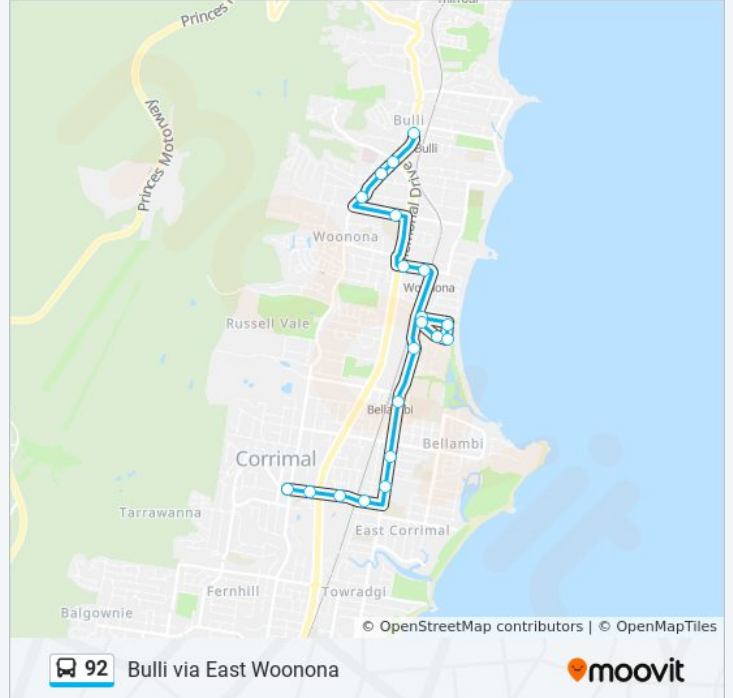

Railway St opp Gilbert St

Corrimal Leagues Club, Railway St

Railway St opp Duff Pde

Pioneer Rd at Dalby St

Pioneer Rd before The Avenue

Pioneer Rd at Lavender St

Pioneer Dr at Henry Fry Pl

Lighthorse Dr opp Pendlebury Pde

Lighthorse Dr opp 15

Lighthorse Dr at Pendlebury Pde

Pendlebury Pde after Lighthorse Dr

Pendlebury Pde before Lighthorse Dr

Woonona Station, Park Rd

Park Rd before Mitchell Rd

Campbell St opp Robert St

Princes Hwy before Hillcrest Ave

Bulli Fire Station, Princes Hwy

Princes Hwy before Hospital Rd

Bulli Heritage Hotel, Princes Hwy

**Direction: Corrimal Shops via East Woonona**

32 stops

[VIEW LINE SCHEDULE](#)

Bulli Heritage Hotel, Princes Hwy

Bulli Bowling Club, Princes Hwy

Point St after Princes Hwy

Point St before Bacon Ave

Point St opp Westmacott Pde

Point St at Somerville St

Trinity Row opp Jardine St

**92 bus Time Schedule**

Corrimal Shops via East Woonona Route Timetable: