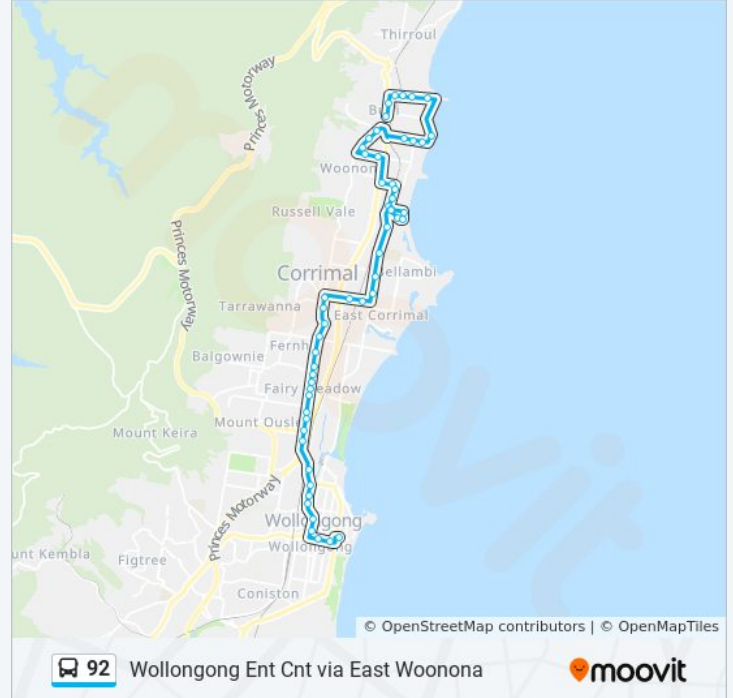

**92 bus Info**

**Direction:** Bulli via East Woonona

**Stops:** 43

**Trip Duration:** 19 min

**Line Summary:**

Princes Hwy at Angel St

Princes Hwy before Tarrawanna Rd

Railway St at Bertram Lane

Princes Hwy at Russell St

Campbell St after Haddon Lane

Campbell St after Robert St

Park Rd at Thompson St

Park Rd opp Woonona Station

Railway Pde after Royal Cres

Woonona East Public School, Railway Pde

Railway Pde after Dorrigo Ave

### Direction: Wollongong Ent Cnt via East Woonona

55 stops

[VIEW LINE SCHEDULE](#)

Bulli Heritage Hotel, Princes Hwy

Bulli Bowling Club, Princes Hwy

Point St after Princes Hwy

Point St before Bacon Ave

Point St opp Westmacott Pde

Burelli St opp Steelers Club

Crown St opp WIN Entertainment Centre

92 bus time schedules and route maps are available in an offline PDF at [moovitapp.com](https://moovitapp.com). Use the [Moovit App](#) to see live bus times, train schedule or subway schedule, and step-by-step directions for all public transit in Sydney.