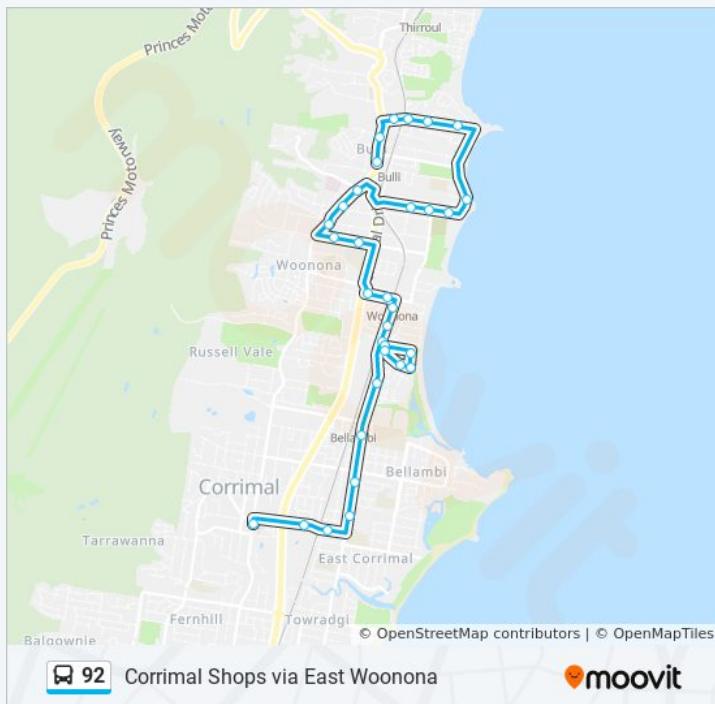

Pendlebury Pde before Lighthorse Dr

Pioneer Rd opp Edward Corrigan Cl

Pioneer Rd after Lavender St

Pioneer Rd opp The Avenue

Pioneer Rd opp Dalby St

Railway St before Duff Pde

Railway St opp Corrimal Leagues Club

Stockland Corrimal, Princes Hwy

### 92 bus Info

**Direction:** Corrimal Shops via East Woonona

**Stops:** 32

**Trip Duration:** 28 min

**Line Summary:**

### Direction: Fairy Meadow via East Woonona

45 stops

[VIEW LINE SCHEDULE](#)

Bulli Heritage Hotel, Princes Hwy

Bulli Bowling Club, Princes Hwy

Point St after Princes Hwy

Point St before Bacon Ave