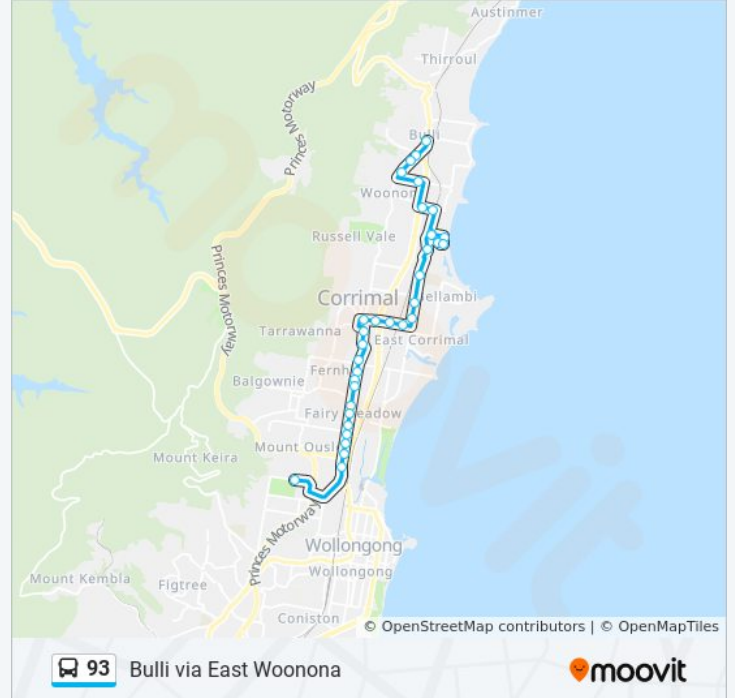

### Direction: Bulli via East Woonona

34 stops

[VIEW LINE SCHEDULE](#)

University of Wollongong, Northfields Ave, Stand B

Princes Hwy after Lysaght St

Princes Hwy after Mt Ousley Rd

Princes Hwy after McGrath St

Pioneer Rd before The Avenue

Pioneer Rd at Lavender St

### 93 bus Info

**Direction:** Bulli via East Woonona

**Stops:** 34

**Trip Duration:** 33 min

**Line Summary:**

Pioneer Dr at Henry Fry Pl  
 Lighthouse Dr opp Pendlebury Pde  
 Lighthouse Dr opp 15  
 Lighthouse Dr at Pendlebury Pde  
 Pendlebury Pde after Lighthouse Dr  
 Pendlebury Pde before Lighthouse Dr  
 Woonona Station, Park Rd  
 Park Rd before Mitchell Rd  
 Campbell St opp Robert St  
 Princes Hwy before Hillcrest Ave  
 Bulli Fire Station, Princes Hwy  
 Princes Hwy before Hospital Rd  
 Bulli Heritage Hotel, Princes Hwy

**Direction: Wollongong Uni via East Woonona**

46 stops

[VIEW LINE SCHEDULE](#)

Bulli Heritage Hotel, Princes Hwy  
 Bulli Bowling Club, Princes Hwy  
 Point St after Princes Hwy  
 Point St before Bacon Ave  
 Point St opp Westmacott Pde  
 Point St at Somerville St  
 Trinity Row opp Jardine St  
 Bulli Beach Tourist Park, Farrell Rd  
 Farrell Rd after Carrington St  
 Farrell Rd at Waterloo St  
 Princes Hwy at Hospital Rd  
 Princes Hwy before Hopetoun St  
 Princes Hwy at Russell St  
 Campbell St after Haddon Lane  
 Campbell St after Robert St  
 Park Rd at Thompson St