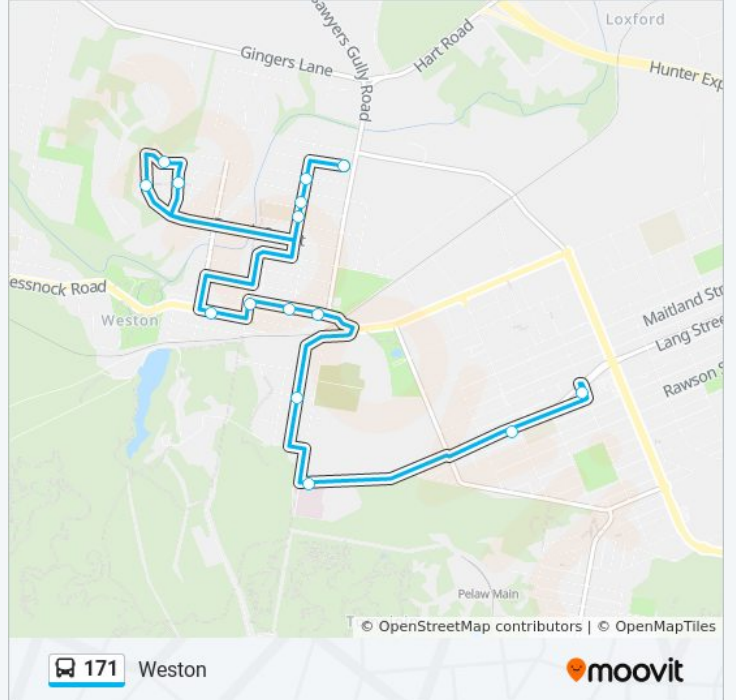

171 bus time schedules and route maps are available in an offline PDF at moovitapp.com. Use the [Moovit App](#) to see live bus times, train schedule or subway schedule, and step-by-step directions for all public transit in Sydney.

[About Moovit](#) • [MaaS Solutions](#) • [Supported Countries](#) • [Mooviter Community](#)

© 2024 Moovit - All Rights Reserved

Check Live Arrival Times