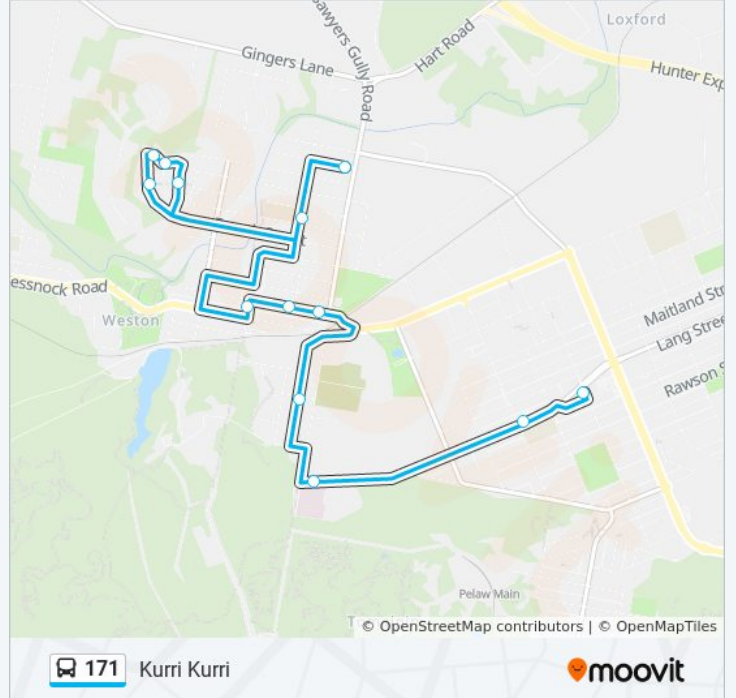

 171

Kurri Kurri

Get The App

The 171 bus line (Kurri Kurri) has 2 routes. For regular weekdays, their operation hours are:

(1) Kurri Kurri: 08:40 - 14:30(2) Weston: 08:20 - 14:10

Use the Moovit App to find the closest 171 bus station near you and find out when is the next 171 bus arriving.

Direction: Kurri Kurri

13 stops

[VIEW LINE SCHEDULE](#)

Ninth St after Government Rd
Weston St opp Weston Public School
McBlane St after O'Toole St
Logan St at O'Toole St
O'Toole St at Fourth St
Fourth St opp Davies Cl
Station St before First St
First St at Hall St
First St before Government Rd
Webb St opp Ernie Dunlop park
Lang St opp Kurri Kurri Hospital
Lang St at Alexandra St
Rotary Park, Hampden St

171 bus Info

Direction: Kurri Kurri

Stops: 13

Trip Duration: 20 min

Line Summary:

Direction: Weston

15 stops

[VIEW LINE SCHEDULE](#)

- Rotary Park, Hampden St
- Lang St at Alexandra St
- Kurri Kurri Hospital, Lang St
- Ernie Dunlop Park, Webb St
- First St after Government Rd
- First St at Hall St
- Station St at First St
- Cessnock Rd before Kline St
- Fourth St at Davies Cl
- Logan St at O'Toole St
- McBlane St opp O'Toole St
- Weston Public School, Weston St
- Weston St after Sixth St
- Weston St at Eighth St
- Ninth St before Government Rd