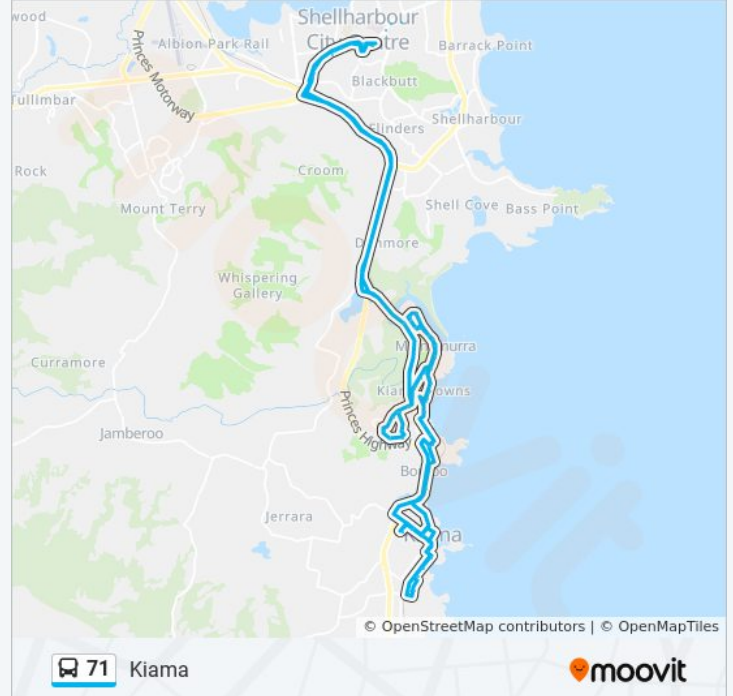

Kiama Station, Railway Pde

Manning St after Bong Bong St

St Peter Paul Primary, Manning St

Manning St before Farmer St

Taylor St at Orana Ave

Bonaira St at Henley Ave

Manning St after Saddleback Mountain Rd

Manning St after Farmer St

Manning St opp St Peter Paul Primary

Manning St at Bong Bong St

Railway Pde opp Kiama Station

Hindmarsh Park, Collins St

Terralong St opp Kiama Village

Kiama Leisure Centre, Havilah Pl