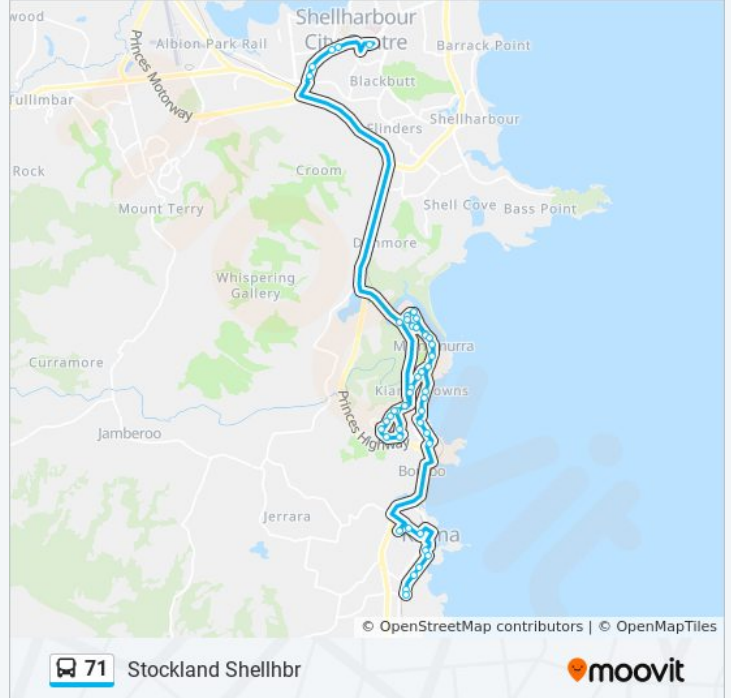

Direction: Stockland Shellhbr

Stops: 48

Trip Duration: 43 min

Line Summary:

North Kiama Dr after Moona Ave
North Kiama Dr at Merindah Ave
Charles Ave after Eureka Ave
Charles Ave opp Carson Pl
Charles Ave before Rangoon Rd
Charles Ave at North St
Minnamurra Public School, Links St
Railway Ave opp Beach St
Railway Ave opp Boyd St
Charles Ave after Railway Ave
James Holt Reserve, Charles Ave
Charles Ave opp River St
Charles Ave opp North St
Charles Ave after North St
Charles Ave after Carlson Pl
Oxley Ave opp Hoolong Ave
Oxley Ave opp Hoolong Ave
Oxley Ave opp Riversdale Ave
Oxley Ave before Riverside Dr
Meehan Dr opp Cameron Cres
Meehan Dr at Barton Dr
Barton Dr opp Tarrant Ave
McBrien Dr after Barton Dr
McBrien Dr at Cowell Pl
McBrien Dr at Meehan Dr
Gainsborough Chase Reserve, Meehan Dr
Meehan Dr opp Gainsborough Shopping Centre
Meehan Dr opp Barton Dr
Meehan Dr at Cameron Cres
Riverside Dr opp The Village
New Lake Entrance Rd after Pioneer Dr
New Lake Entrance Rd after Pioneer Dr
New Lake Entrance Rd opp Stockland Retail Park