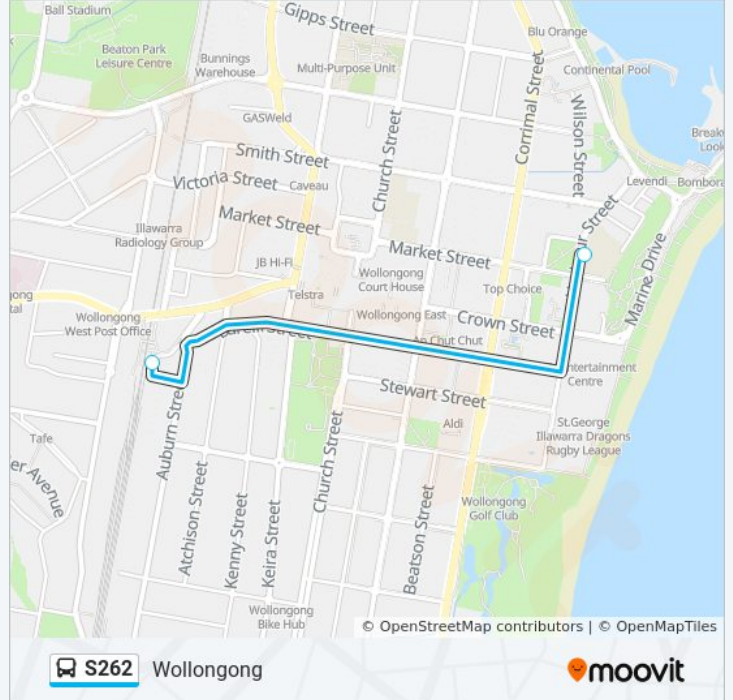

 S262

Wollongong

Get The App

The S262 bus line Wollongong has one route. For regular weekdays, their operation hours are:

(1) Wollongong: 15:25

Use the Moovit App to find the closest S262 bus station near you and find out when is the next S262 bus arriving.

**Direction: Wollongong**

2 stops

[VIEW LINE SCHEDULE](#)

St Mary Star of the Sea College, Harbour St

Wollongong Station, Station St

**S262 bus Time Schedule**

Wollongong Route Timetable:

Sunday	Not Operational
Monday	15:25
Tuesday	15:25
Wednesday	15:25
Thursday	15:25
Friday	15:25
Saturday	Not Operational

**S262 bus Info**

**Direction:** Wollongong

**Stops:** 2

**Trip Duration:** 7 min

**Line Summary:**

S262 bus time schedules and route maps are available in an offline PDF at [moovitapp.com](https://moovitapp.com). Use the [Moovit App](#) to see live bus times, train schedule or subway schedule, and step-by-step directions for all public transit in Sydney.

## Check Live Arrival Times