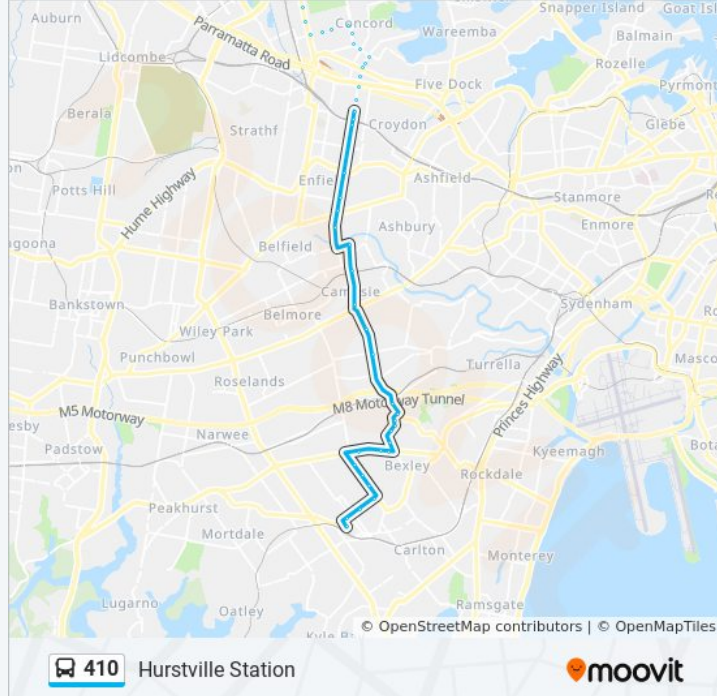

Concord Hospital Gate 3, Hospital Rd

Concord Hospital Gate 1, Hospital Rd, Stand A

Hospital Rd at Nullawarra Ave

Concord Rd at Currawang St

Concord Rd at Colane St

Concord Rd at Nirranda St

Concord Rd after Yaralla St

Strathfield North Public School, Concord Rd

Wellbank St opp Concord Fire Station

Central Park, Wellbank St

Concord Library, Wellbank St

Concord Shops, Wellbank St

Majors Bay Rd at Gallipoli St

Rothwell Park, Majors Bay Rd

Crane St at Broughton St

Burwood Rd at Crane St

Burwood Rd at Stanley St

Concord Private Hospital, Burwood Rd

Burwood Rd before Burton St

Burwood Rd at Parramatta Rd

Burwood Rd opp Burwood Park

Westfield Burwood, Burwood Rd