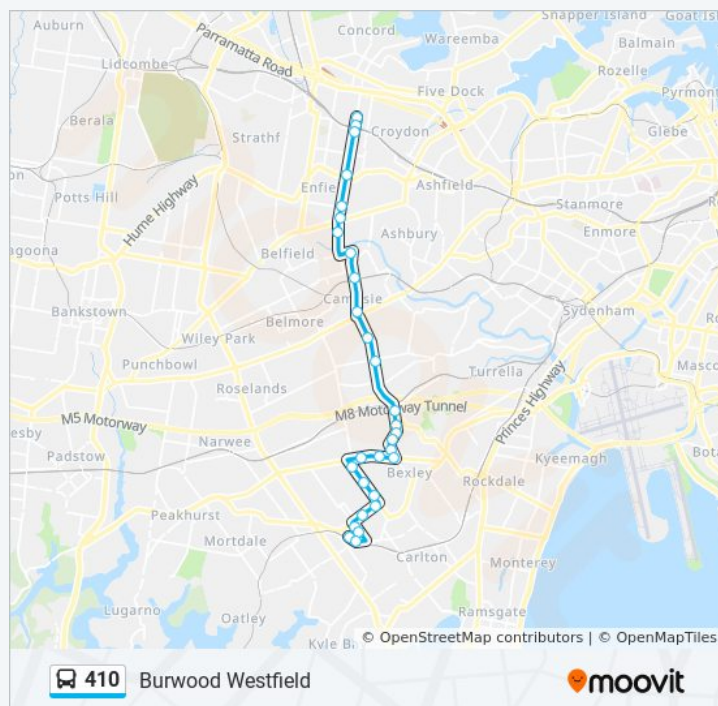

Preddys Rd opp Bexley Aquatic Centre

New Illawarra Rd at Heath St

New Illawarra Rd at Tomkins St

New Illawarra Rd at Edward St

Bexley North Station, Bexley Rd

Clemton Park Shops, Bexley Rd

Bexley Rd at Viccliffe Ave

Beamish St opp Dan's Corner

Campsie Station, Beamish St, Stand B

Seventh Ave after Beamish St

Burwood Rd at Yandarlo St

Burwood Rd after Launcelot Ave

Burwood Rd at Mitchell St

Burwood Rd after Liverpool Rd

Burwood Station, Burwood Rd, Stand E

Burwood Station, Burwood Rd, Stand G

Burwood Rd opp Westfield Burwood

Direction: Concord Hospital

50 stops

Sunday	18:43
Monday	17:59 - 20:02
Tuesday	17:59 - 20:02
Wednesday	17:59 - 20:02
Thursday	17:59 - 20:02
Friday	17:59 - 20:02
Saturday	17:02

410 bus Info

Direction: Burwood Westfield

Stops: 29

Trip Duration: 39 min

Line Summary:

410 bus Time Schedule

Concord Hospital Route Timetable:

Hurstville Station, Stand A