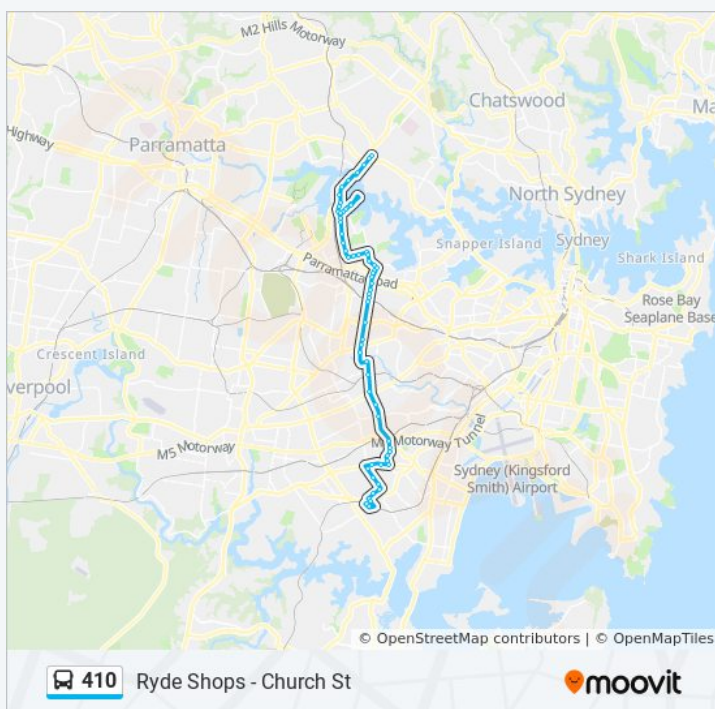

Croydon Rd at Unwin St

Croydon Rd at Leslie Rd

Queens Rd before Romani Ave

Queens Rd at Wright St

Queens Rd opp Patrick St

Hurstville Station, Barratt St, Stand F

Direction: Ryde Shops - Church St

62 stops

Stops: 62

Trip Duration: 92 min

Line Summary:

410 Ryde Shops - Church St

Burwood Rd opp Westfield Burwood

Burwood Park, Burwood Rd

Burwood Rd before Parramatta Rd

Burwood Rd after Burton St

Burwood Rd at Gipps St

Burwood Rd at Stanley St

Burwood Rd at Crane St

Crane St at Broughton St

Majors Bay Rd opp Rothwell Park

Concord Shops, Majors Bay Rd

Concord Shops, Wellbank St

Wellbank St opp Concord Library