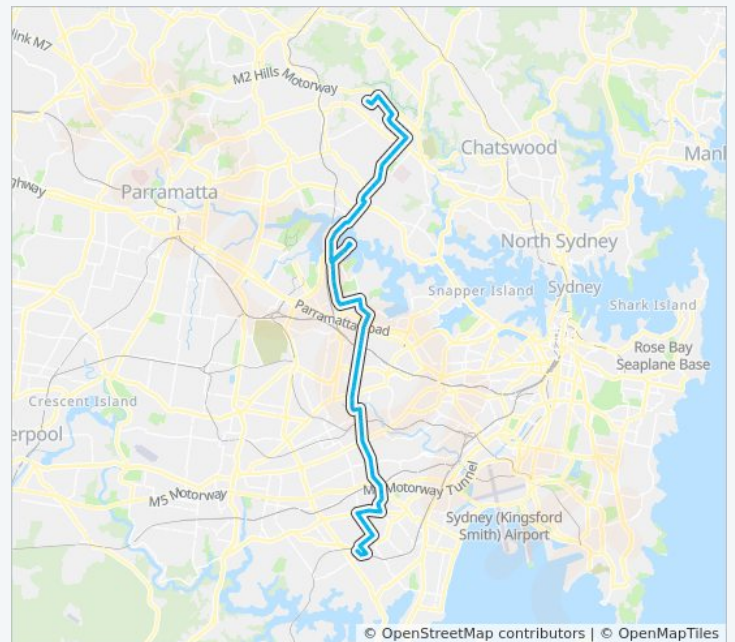

Direction: Waterloo Park Marsfield

80 stops

[VIEW LINE SCHEDULE](#)

- Hurstville Station, Stand A
- Westfield Hurstville, Forest Rd
- Park Rd at Cross St
- Hurstville Presbyterian Church, Park Rd
- Queens Rd at Wright St
- Queens Rd after Romani Ave
- Croydon Rd at Bristol Rd
- Croydon Rd at Beronga Ave
- Croydon Rd at Barnards Ave
- Kingsgrove Public School, Stoney Creek Rd
- Stoney Creek Rd at Laycock St
- Stoney Creek Rd before Preddys Rd
- Preddys Rd opp Bexley Aquatic Centre
- New Illawarra Rd at Heath St
- New Illawarra Rd at Tomkins St
- New Illawarra Rd at Edward St
- Bexley North Station, Bexley Rd
- Clemton Park Shops, Bexley Rd
- Bexley Rd at Viccliffe Ave
- Beamish St opp Dan's Corner
- Campsie Station, Beamish St, Stand B
- Seventh Ave after Beamish St
- Burwood Rd at Yandarlo St
- Burwood Rd after Launcelot Ave
- Burwood Rd at Mitchell St
- Burwood Rd after Liverpool Rd
- Burwood Station, Burwood Rd, Stand E
- Burwood Station, Burwood Rd, Stand G

410 bus Time Schedule

Waterloo Park Marsfield Route Timetable:

Sunday	00:01 - 23:37
Monday	00:07 - 23:35
Tuesday	00:05 - 23:35
Wednesday	00:05 - 23:35
Thursday	00:05 - 23:35
Friday	00:05 - 23:35
Saturday	00:05 - 23:31

410 bus Info

Direction: Waterloo Park Marsfield

Stops: 80

Trip Duration: 94 min

Line Summary:

410 Waterloo Park Marsfield

Burwood Rd opp Westfield Burwood

Burwood Park, Burwood Rd