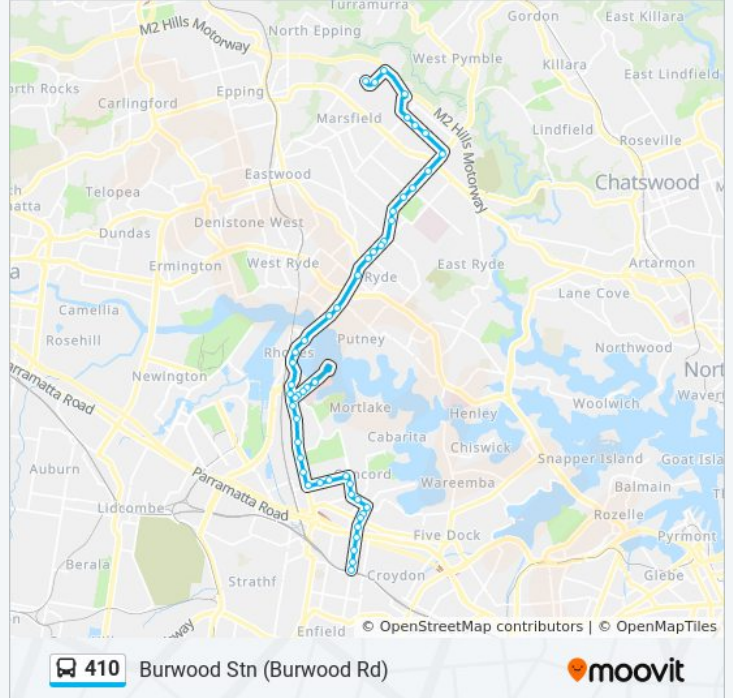

410 bus Info

Direction: Burwood Stn (Burwood Rd)

Stops: 51

Trip Duration: 41 min

Line Summary:

Concord Rd at Cropley St
 Concord Rd after Llewellyn St
 Rhodes Station, Concord Rd, Stand B
 Concord Rd at Phoenix Ave
 Concord Rd at Merville St
 Hospital Rd opp Nullawarra Ave
 Hospital Rd opp Concord Hospital Gate 3
 Concord Hospital Gate 3, Hospital Rd
 Concord Hospital Gate 1, Hospital Rd, Stand A
 Hospital Rd at Nullawarra Ave
 Concord Rd at Currawang St
 Concord Rd at Colane St
 Concord Rd at Nirranda St
 Concord Rd after Yaralla St
 Strathfield North Public School, Concord Rd
 Wellbank St opp Concord Fire Station
 Central Park, Wellbank St
 Concord Library, Wellbank St
 Concord Shops, Wellbank St
 Majors Bay Rd at Gallipoli St
 Rothwell Park, Majors Bay Rd
 Crane St at Broughton St
 Burwood Rd at Crane St
 Burwood Rd at Stanley St
 Concord Private Hospital, Burwood Rd
 Burwood Rd before Burton St
 Burwood Rd at Parramatta Rd
 Burwood Rd opp Burwood Park
 Westfield Burwood, Burwood Rd
 Burwood Station, Burwood Rd, Stand H

Direction: Burwood Westfield

29 stops

410 bus Time Schedule

Burwood Westfield Route Timetable:

Hurstville Station, Stand A

Westfield Hurstville, Forest Rd

Park Rd at Cross St

Hurstville Presbyterian Church, Park Rd

Queens Rd at Wright St

Queens Rd after Romani Ave

Croydon Rd at Bristol Rd

Croydon Rd at Beronga Ave

Croydon Rd at Barnards Ave

Kingsgrove Public School, Stoney Creek Rd

Stoney Creek Rd at Laycock St

Stoney Creek Rd before Preddys Rd