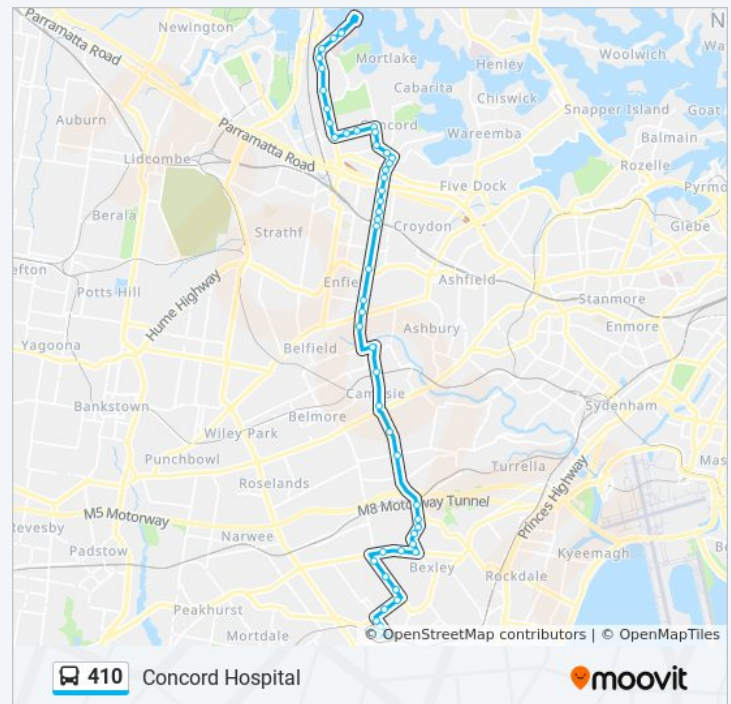

Bexley North Station, Bexley Rd

Clemton Park Shops, Bexley Rd

Bexley Rd at Vicliffe Ave

Beamish St opp Dan's Corner

Campsie Station, Beamish St, Stand B

Seventh Ave after Beamish St

Burwood Rd at Yandarlo St

Burwood Rd after Launcelot Ave

Burwood Rd at Mitchell St

Burwood Rd after Liverpool Rd

Burwood Station, Burwood Rd, Stand E

Burwood Station, Burwood Rd, Stand G

Burwood Rd opp Westfield Burwood

Burwood Park, Burwood Rd

Burwood Rd at Gipps St

Burwood Rd at Stanley St

Burwood Rd at Crane St

Crane St at Broughton St

Majors Bay Rd opp Rothwell Park

Concord Shops, Majors Bay Rd

Concord Shops, Wellbank St

Wellbank St opp Concord Library

Hospital Rd opp Nullawarra Ave

Hospital Rd opp Concord Hospital Gate 3

Concord Hospital Gate 3, Hospital Rd

Direction: Hurstville Station

77 stops

[VIEW LINE SCHEDULE](#)

Waterloo Park, Waterloo Rd, Stand A