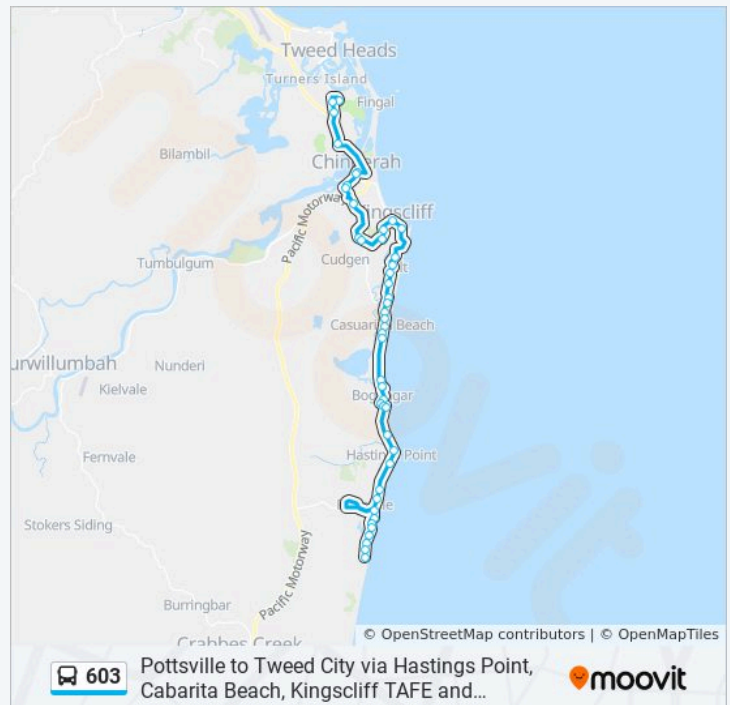

Overall Dr opp Victoria Ave

Overall Dr opp Balmoral St

Overall Dr opp Taylor Dr

Overall Dr before Kellehers Rd

Direction: Tweed City

46 stops

[VIEW LINE SCHEDULE](#)

603 bus Time Schedule

Monday	06:12 - 20:12
Tuesday	06:12 - 20:12
Wednesday	06:12 - 20:12
Thursday	06:12 - 20:12
Friday	06:12 - 20:12
Saturday	06:12 - 20:12

603 bus Info

Direction: Tweed City

Stops: 46

Trip Duration: 53 min

Line Summary:

Kingscliff Library, Turnock St
TAFE NSW Kingscliff, Cudgen Rd
Cudgen Rd opp Tweed Valley Hospital
Cudgen Rd before Crescent St
Crescent St at The Village Lane
Chinderah Golf Club, Tweed Coast Rd
Chinderah Rd opp Terrace St
Chinderah Bay Dr opp Chinderah Tavern
Chinderah Bay Dr at Main St
Waugh St after Chindera Bay Dr
Sexton Hill Dr after Terranora Rd
Minjungbal Dr after Rivendell Rd
Minjungbal Dr opp Tweed City Shopping Centre
Tweed City Shopping Centre

Direction: Tweed Heads

51 stops

[VIEW LINE SCHEDULE](#)

Overall Dr after Kellehers Rd
Overall Dr at Border Cres
Overall Dr before McKenzie Ave
Overall Dr before Edinburgh Ct
Overall Dr at Victoria Ave
Pottsville Waters Shopping Centre, Overall Dr
Overall Dr at Hampton Ct
Tweed Heads Rd before Coronation Ave
Tweed Coast Rd before Boronia Ave
Tweed Heads Rd after Centennial Dr
TriCare Retirement Community, Tweed Coast Rd
Hastings Point General Store, Tweed Coast Rd
Tweed Coast Rd opp 2
Tweed Coast Rd before Sandalwood Dr
Sandalwood Dr at Forest Oak Cres