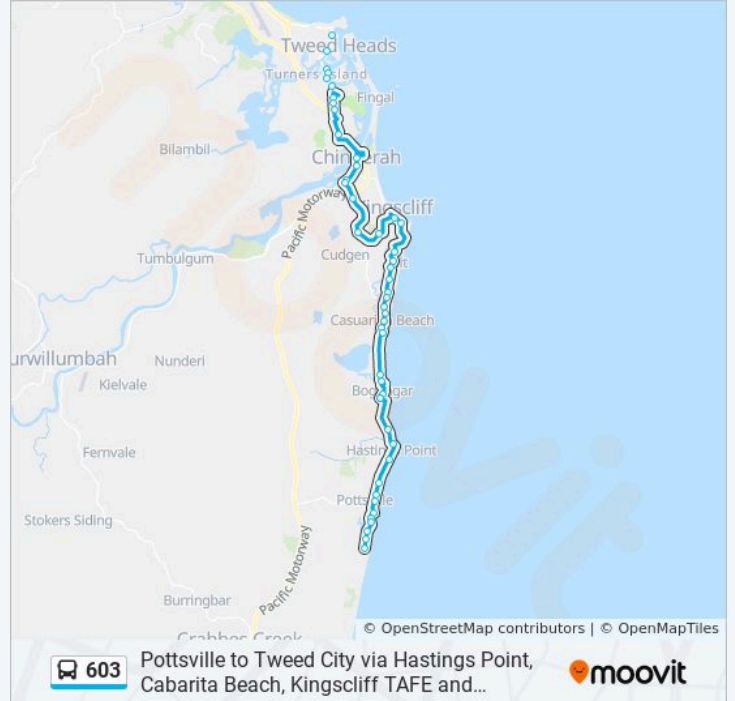

Tweed Coast Rd opp TriCare Retirement Community

Tweed Coast Rd at Elfran Ave

Tweed Coast Rd after Boronia Ave

Tweed Coast Rd opp Pottsville Oval

Overall Dr opp Hampton Ct

Overall Dr opp Pottsville Waters Shopping Centre

Overall Dr opp Victoria Ave

Overall Dr opp Balmoral St

Overall Dr opp Taylor Dr

Overall Dr before Kellehers Rd

Direction: Tweed City

46 stops

[VIEW LINE SCHEDULE](#)

603 bus Time Schedule

Direction: Tweed Heads

51 stops

[VIEW LINE SCHEDULE](#)

Overall Dr after Kellehers Rd
Overall Dr at Border Cres
Overall Dr before McKenzie Ave
Overall Dr before Edinburgh Ct
Overall Dr at Victoria Ave
Pottsville Waters Shopping Centre, Overall Dr
Overall Dr at Hampton Ct
Tweed Heads Rd before Coronation Ave
Tweed Coast Rd before Boronia Ave
Tweed Heads Rd after Centennial Dr
TriCare Retirement Community, Tweed Coast Rd
Hastings Point General Store, Tweed Coast Rd
Tweed Coast Rd opp 2
Tweed Coast Rd before Sandalwood Dr
Sandalwood Dr at Forest Oak Cres