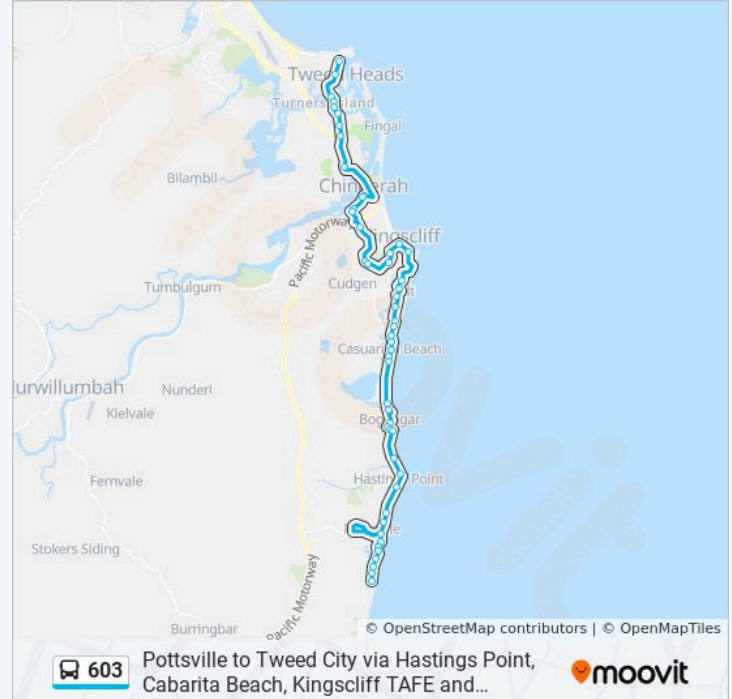

Ti Tree Ave after Sandalwood Dr

Ti Tree Ave at Cassidy Cres

Tweed Coast Rd opp Pandanus Pde

Tweed Coast Rd at Tamarind Ave

Casuarina Way before Lambent Ave

Casuarina Way at Acolus Ct

Casuarina Way opp Casuarina Central Park

Casuarina Way at Trestles Ave

Casuarina Shops, Casuarina Way

Casuarina Way opp Ebony Ct

Casuarina Way opp Cudgerie Ct

Casuarina Way opp Ocean Ave

Casuarina Way opp Banzai St

Casuarina Way after Longboard Cct

Casuarina Way before Point Break Cct

Kingscliff Public School, Sutherland St

Pearl St before Turnock St

Kingscliff Library, Turnock St

TAFE NSW Kingscliff, Cudgen Rd

Cudgen Rd opp Tweed Valley Hospital

Cudgen Rd before Crescent St

Crescent St at The Village Lane

Chinderah Golf Club, Tweed Coast Rd

Chinderah Rd opp Terrace St

Chinderah Bay Dr opp Chinderah Tavern

Chinderah Bay Dr at Main St

Waugh St after Chindera Bay Dr

Sexton Hill Dr after Terranora Rd

Minjungbal Dr after Rivendell Rd

Minjungbal Dr opp Tweed City Shopping Centre

Minjungbal Dr at Water St

Minjungbal Dr at Lloyd St