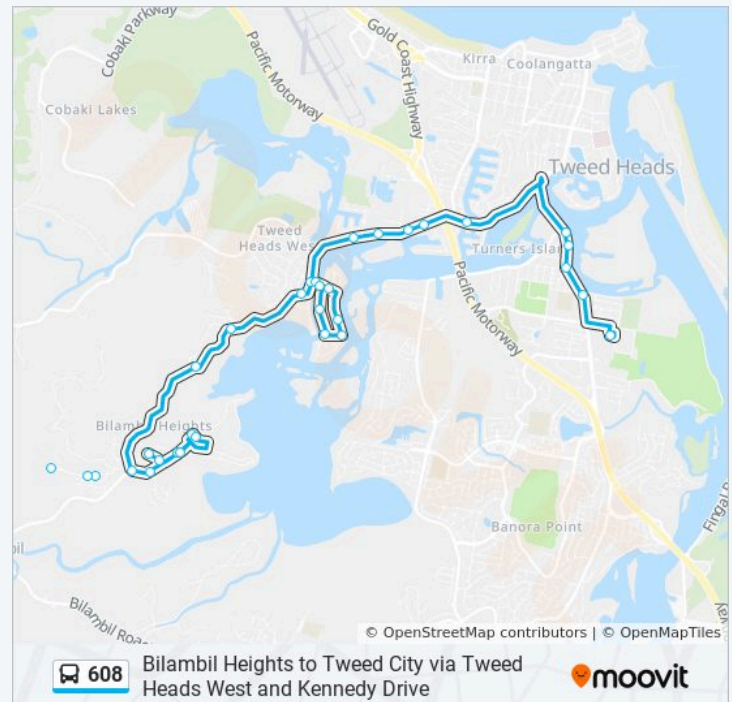

Simpson Dr before Peninsula Dr
Simpson Dr before Terranora Pde
Terranora Pde at Coral St
Peninsula Dr opp Yvonne Cres
Yvonne Cres after Peninsula Dr
Terranora Pde opp Coral St
Simpson Dr at Sierra Vista Bvd
Simpson Dr at Bilambil Rd
Marana St at Snowgum Dr
Terranora Lakes Country Club
Marana St opp Snowgum Dr
Scenic Dr after Mt Bilinga Cct
Scenic Dr at Warringa Dr
Scenic Dr before Gollan Dr
Gollan Dr opp Lakes Dr
Lakes Dr after Gollan Dr
Lakes Dr at Riviera Ave
Sunset Bvd opp Poinsettia Ave
Sunset Bvd opp Red Bass Ave
Jacaranda Ave opp Red Bass Ave
Jacaranda Ave opp Koala Pl
Lakes Dr after Jacaranda Ave
Kennedy Dr before Limosa Rd
Kennedy Dr after Limosa Rd
Kennedy Dr after Gray St
Kennedy Dr at Rose St
Kennedy Plaza, Kennedy Dr
Minjungbal Dr opp Dry Dock Rd
Minjungbal Dr opp Agnes St
Minjungbal Dr opp Lloyd St
Minjungbal Dr after Water St

Sunday	10:02 - 16:02
Monday	10:02 - 16:02
Tuesday	07:48 - 18:07
Wednesday	07:48 - 18:07
Thursday	07:48 - 18:07
Friday	07:48 - 18:07
Saturday	09:58 - 16:02

608 bus Info

Direction: Tweed City

Stops: 32

Trip Duration: 32 min

Line Summary:

Bilambil Heights to Tweed City via Tweed Heads West and Kennedy Drive