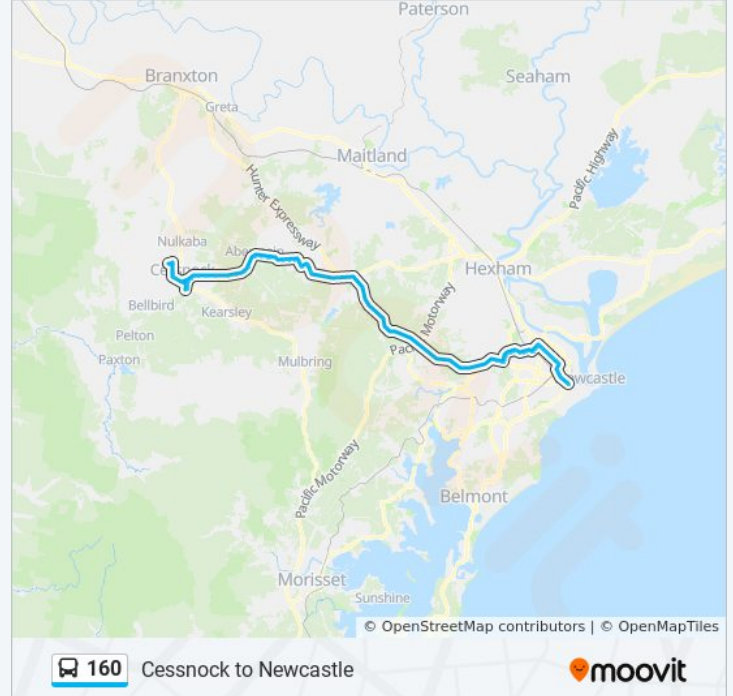

Newcastle Rd at Chalmers Rd

Newcastle Rd before Victory Pde

Newcastle Rd before Douglas St

Newcastle Rd after Diana St

John Renshaw Dr at Averys Lane

Tarro St opp Kurri Kurri Bowling Club

Victoria St after Coronation St

Victoria St at Hopetoun St

Barton St at Victoria St

Rotary Park, Hampden St

Alexandra St at Lang St

Alexandra St before Aberdare St

Alexandra St at Deakin St

Margaret Johns Park, Northcote St

First St after Government Rd

First St at Hall St

Station St at First St

Cessnock Rd before Kline St

Cessnock Rd after Date Ave

Cessnock Rd opp Church St

Cessnock Rd opp Vera St

Edgeworth David Memorial Park, Cessnock Rd

Cessnock Rd opp Bathurst St