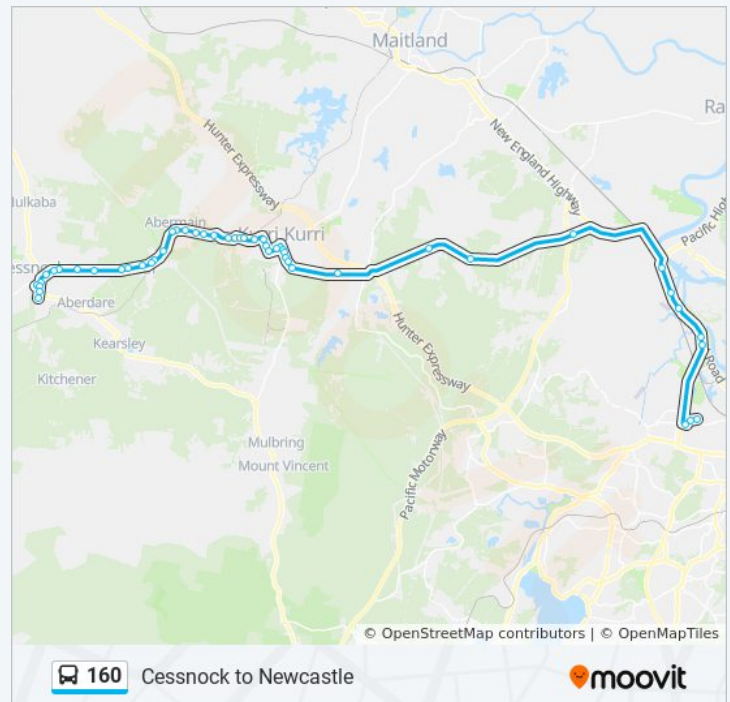

### Direction: Uni of Newcastle

49 stops

[VIEW LINE SCHEDULE](#)

Rover Depot, Vincent St

Vincent St before Hall St

### 160 bus Info

**Direction:** Uni of Newcastle

**Stops:** 49

**Trip Duration:** 71 min

**Line Summary:**

Kurri Kurri Bowling Club, Tarro St

Mulbring St after Maitland St

John Renshaw Dr at Averys Lane