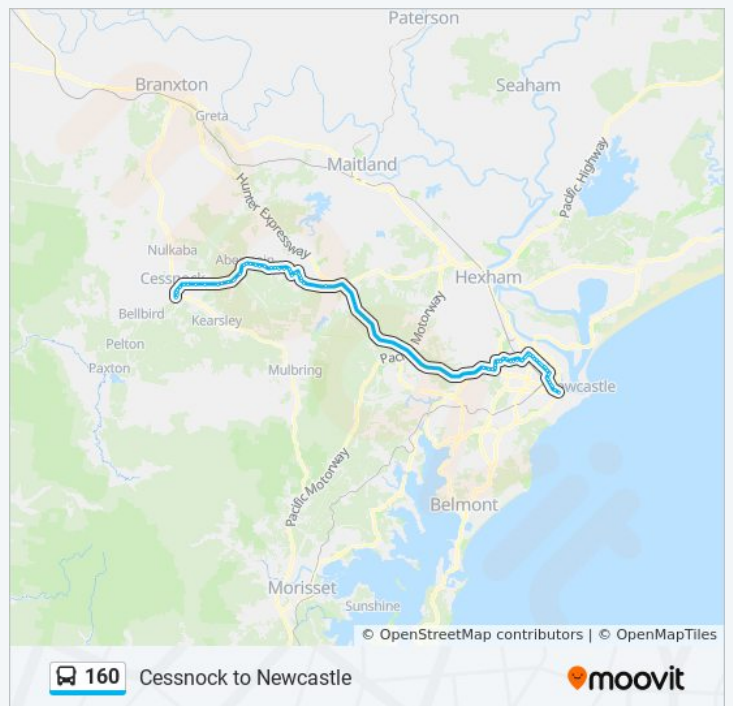

**Trip Duration:** 80 min

**Line Summary:**

First St before Government Rd

Northcote St opp Boundary St

Alexandra St at Deakin St

Alexandra St after Aberdare St

Alexandra St before Lang St

Rotary Park, Hampden St