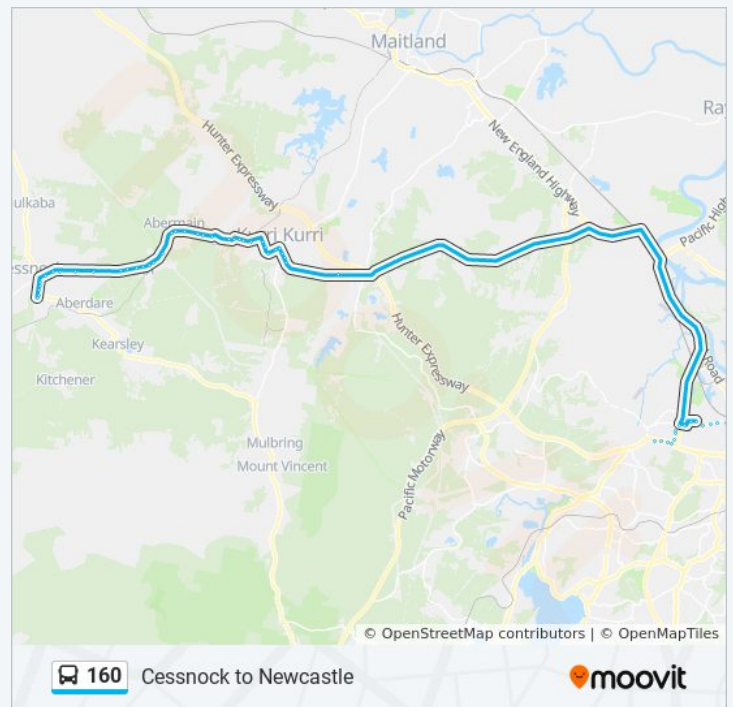

Blue Gum Rd opp Stockland Jesmond

Newcastle Rd at Chalmers Rd

Newcastle Rd before Victory Pde

Newcastle Rd before Douglas St

Newcastle Rd after Diana St

John Renshaw Dr at Averys Lane

Tarro St opp Kurri Kurri Bowling Club