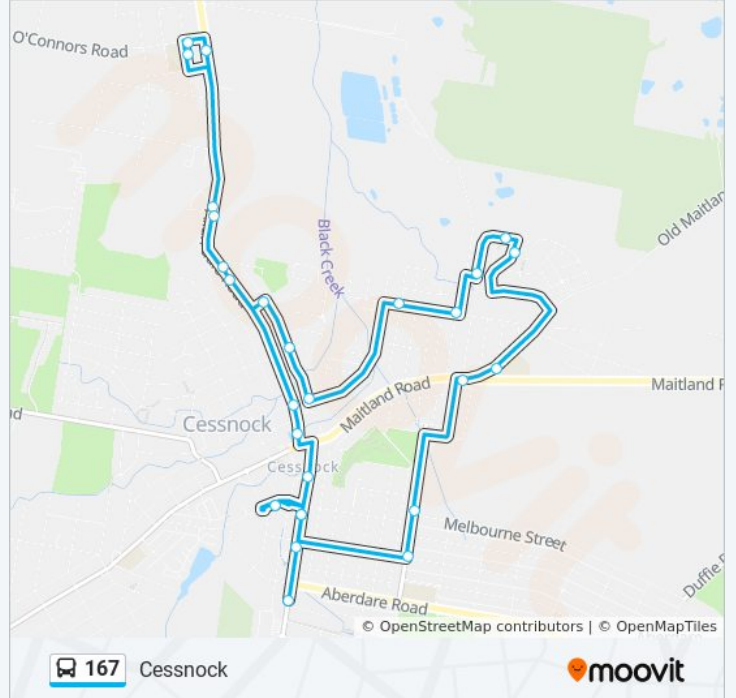

 167

Cessnock

Get The App

The 167 bus line Cessnock has one route. For regular weekdays, their operation hours are:

(1) Cessnock: 09:20 - 13:30

Use the Moovit App to find the closest 167 bus station near you and find out when is the next 167 bus arriving.

Direction: Cessnock

28 stops

[VIEW LINE SCHEDULE](#)

- Rover Depot, Vincent St
- Vincent St before Hall St
- Vincent St before Cooper St
- Cessnock City Centre, North Ave
- Cessnock City Library, Vincent St
- Cessnock Pool, Allandale Rd
- Allandale Rd opp Ferguson St
- Allandale Rd after Jurd St
- Calvary Cessnock Retirement Community, Wine Country Dr
- Allandale Rd before O'Connors Rd
- O'Connors Rd at Branxton St
- Branxton St opp Nulkaba Public School
- Wine Country Dr opp Calvary Cessnock Retirement Community
- 108 Allandale Rd
- Jurd St at Allandale Rd
- Church St at McGrane St
- Church St at Ferguson St
- Anstey St at Anzac Ave
- Anzac Ave at Government Rd
- Alkira Ave at Pangari Pde
- Alkira Ave opp Coulson Ave

167 bus Info

Direction: Cessnock

Stops: 28

Trip Duration: 38 min

Line Summary:

Coulson Ave at Dunguid Cl

Cessnock East Public School, Old Maitland Rd

Maitland Rd before David St

Quarrybylong St at Melbourne St

Quarrybylong St at Northcote St

Vincent St before Cooper St

Cessnock City Centre, North Ave

167 bus time schedules and route maps are available in an offline PDF at moovitapp.com. Use the [Moovit App](#) to see live bus times, train schedule or subway schedule, and step-by-step directions for all public transit in Sydney.