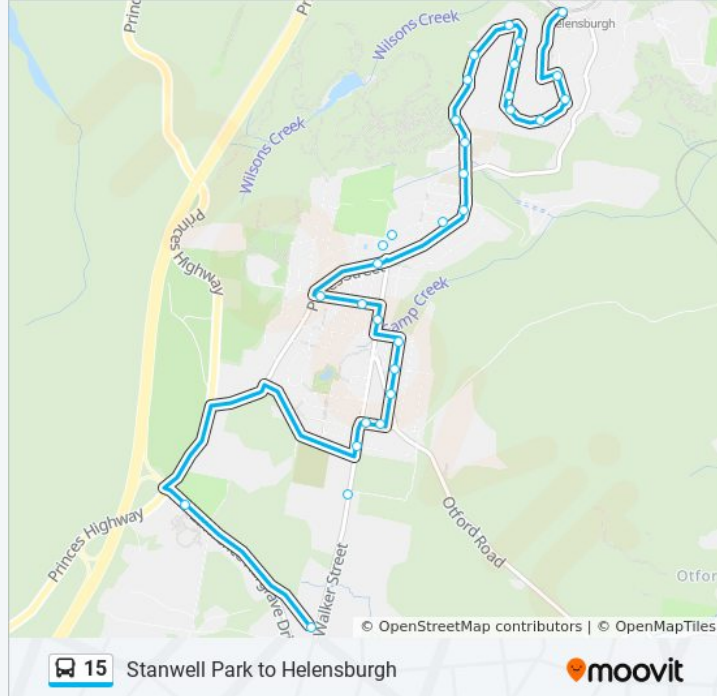

15 bus Info

Direction: Charles Harper Park

Stops: 10

Trip Duration: 16 min

Line Summary:

Direction: Helensburgh

36 stops

[VIEW LINE SCHEDULE](#)

15 bus Info

Direction: Helensburgh

Stops: 36

Trip Duration: 16 min

Line Summary:

Helensburgh Pool, Walker St

Cowper St after Walker St

Cowper before Parkes St

41 The Crescent

The Crescent opp Maidstone St

The Crescent after Postmans Track

99 The Crescent

Old Station Rd at The Crescent

Old Station Rd at Foster St

Helensburgh Station

Direction: Helensburgh Stn

26 stops

[VIEW LINE SCHEDULE](#)

Stonehaven Rd opp Annesley Ave

Bendena Gardens at Stonehaven Rd

Bendena Gardens opp Plateau Rd

Annesley Ave opp Stirling St

Stonehaven Rd at Annesley Ave

Symbio Wildlife Park, Lawrence Hargrave Dr