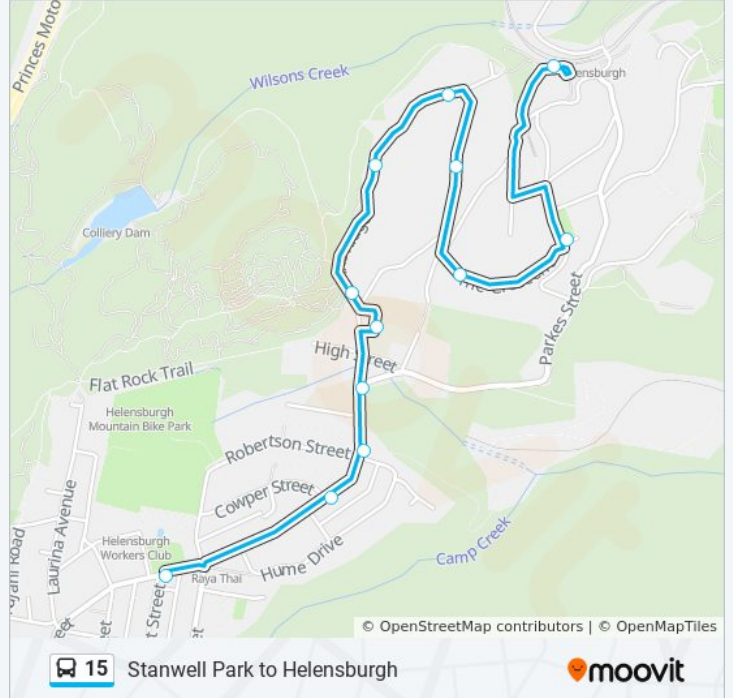

Use the Moovit App to find the closest 15 bus station near you and find out when is the next 15 bus arriving.

Direction: Charles Harper Park

12 stops

[VIEW LINE SCHEDULE](#)

- Helensburgh Station
- Old Station Rd opp The Crescent
- The Crescent before Postmans Trk
- 38 The Crescent
- The Ridge after The Crescent
- 49 The Ridge
- The Ridge before Maidstone St
- Helensburgh Public School, Fletcher St
- Parkes St opp Holy Cross Primary School
- Parkes St at Hume Dr
- Parkes St opp Cowper St
- Parkes St opp Charles Harper Park

15 bus Info

Direction: Charles Harper Park

Stops: 12

Trip Duration: 6 min

Line Summary:

Direction: Charles Harper Park

10 stops

[VIEW LINE SCHEDULE](#)

- Lawrence Hargrave Dr after Station St
- Lawrence Hargrave Dr after Otford Rd
- Walker St opp Tarawa Rd
- Walker St opp Merrigong Pl
- Walker St opp Tabratong Rd
- Walker St opp Otford St
- Walker St before Lilyvale St
- Lilyvale St before Stuart St
- Lilyvale St before Parkes St
- Charles Harper Park, Parkes St

15 bus Info

Direction: Helensburgh

Stops: 36

Trip Duration: 16 min

Line Summary:

Helensburgh Pool, Walker St

Cowper St after Walker St

Cowper before Parkes St