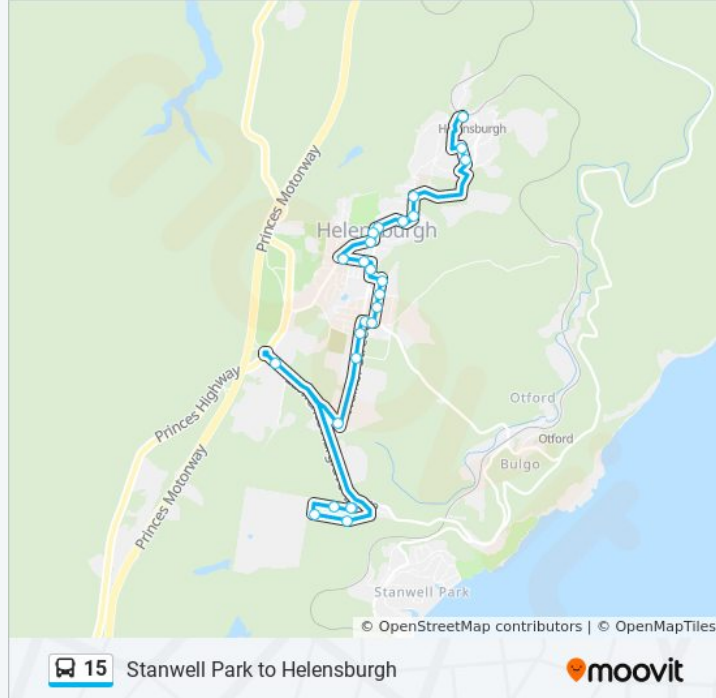

15 bus Info

Direction: Helensburgh

Stops: 36

Trip Duration: 16 min

Line Summary:

Helensburgh Pool, Walker St

Cowper St after Walker St

Cowper before Parkes St

Walker St before Lilyvale St

Lilyvale St before Stuart St

Lilyvale St before Parkes St

Charles Harper Park, Parkes St

Helensburgh Pool, Walker St

Cowper St after Walker St

Cowper before Parkes St

Parkes St at Robertson St

Holy Cross Primary School, Parkes St

Old Station Rd at The Crescent

Old Station Rd at Foster St

Helensburgh Station

Direction: Hindu Temple

22 stops

[VIEW LINE SCHEDULE](#)

Helensburgh Station