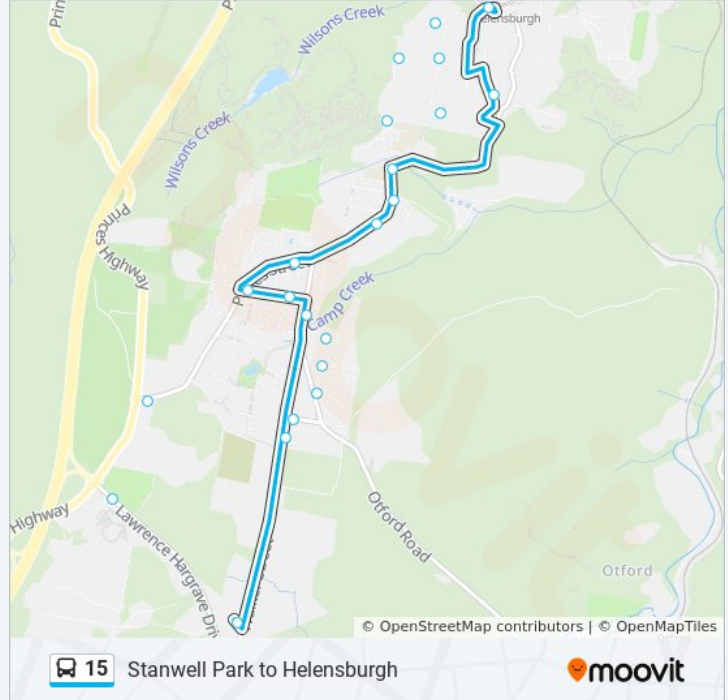

15 bus Info

Direction: Helensburgh

Stops: 36

Trip Duration: 16 min

Line Summary:

Helensburgh Pool, Walker St

Cowper St after Walker St

Cowper before Parkes St

15 bus Info

Direction: Hindu Temple

Stops: 22

Trip Duration: 13 min

Line Summary:

Bulgo Rd at Whitty Rd

Bulgo Rd at Koornong Rd

Bulgo Rd at Otford Rd

Tabratong Rd before Walker St

Walker St at Merrigong Pl

Parkes St before Princes Hwy

Lawrence Hargrave Dr opp Symbio Wildlife Gardens

Walker St opp Ganesh Temple

Direction: Stanwell Park

22 stops

[VIEW LINE SCHEDULE](#)