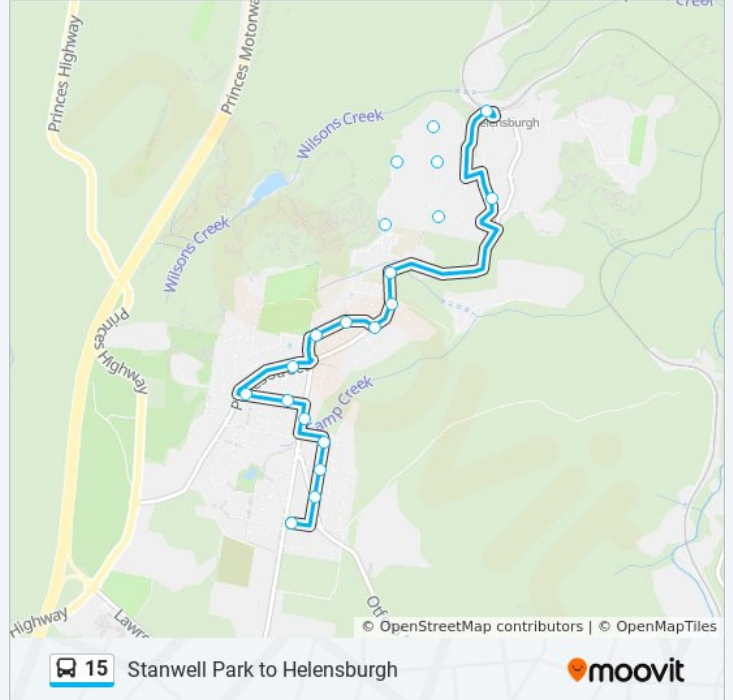

15 bus Info

Direction: Helensburgh

Stops: 36

Trip Duration: 16 min

Line Summary:

Helensburgh Pool, Walker St

Cowper St after Walker St

Cowper before Parkes St

Annesley Ave opp Stirling St

Direction: Stanwell Park PS

9 stops

[VIEW LINE SCHEDULE](#)

Parkes St opp Charles Harper Park

Lilyvale St after Parkes St

Lilyvale St after Stuart St

Walker St before Whitty Rd

15 bus Info

Direction: Tabratong Rd

Stops: 20

Trip Duration: 10 min

Line Summary:

Bulgo Rd at Otford Rd

Tabratong Rd before Walker St

15 bus time schedules and route maps are available in an offline PDF at moovitapp.com. Use the [Moovit App](#) to see live bus times, train schedule or subway schedule, and step-by-step directions for all public transit in Sydney.