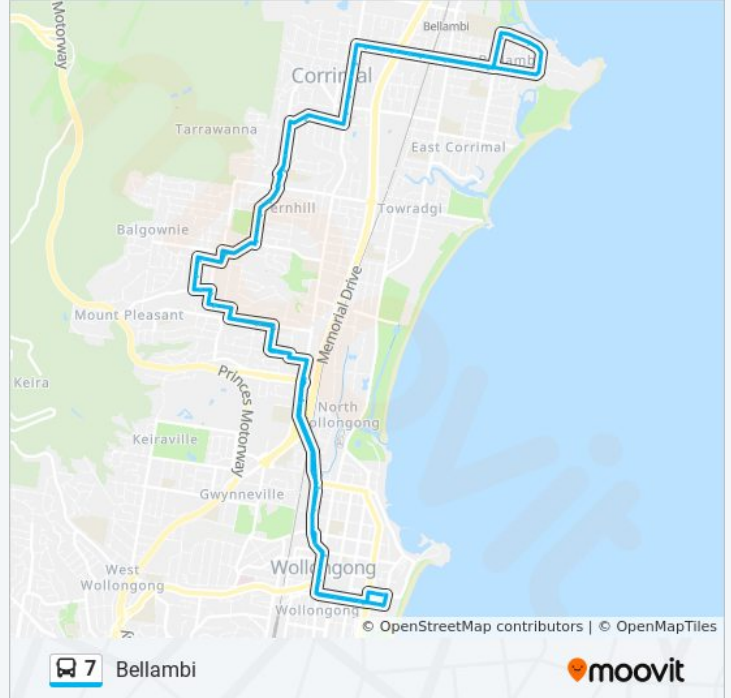

7 bus Info

Direction: Bellambi

Stops: 95

Trip Duration: 79 min

Line Summary:

Balmoral St after Kembla St
Foothills Rd at Balgownie Rd
Meadow St after Balgownie Rd
Meadow St at Brian St
Meadow St opp Douglas Rd
Meadow St after Caldwell Ave
Meadow St opp Tarrawanna Public School
Meadow St opp Tarrawanna Community Hall
Meadow St at Harrigan St
Tarrawanna Rd opp Angel St
Tarrawanna Rd opp Yuill Ave
Princes Hwy after Railway St
Living Hope Baptist Church, Princes Hwy
St Columbkille's Corrimal Primary School, Princes Hwy
Rothery St opp Corrimal Public School
Rothery St at Eager St
Rothery St before Memorial Dr
Rothery St after Memorial Dr
Rothery St before Brompton Rd
Bellambi Bowling Club, Rothery St
Rothery St at Bond St
Rothery St before Cawley St
Elizabeth Park, Rothery St
Rothery St opp Tressider Pl
Rothery St after Scobie Cres
Rothery St at Chounding Cres
Bellambi Point Community Preschool, Rothery St
Cawley St opp Holy Spirit College
Rothery St after Cawley St
Rothery St opp Kent St
Rothery St opp Bellambi Bowling Club
Rothery St at Edwina St

Rothery St after Edwina St

Rothery St before Cross St

Rothery St opp Eager St

Corrimal Public School, Rothery St

Princes Hwy opp St Columbkille's Corrimal
Primary School

Princes Hwy after Collins St

Corrimal Memorial Park, Princes Hwy