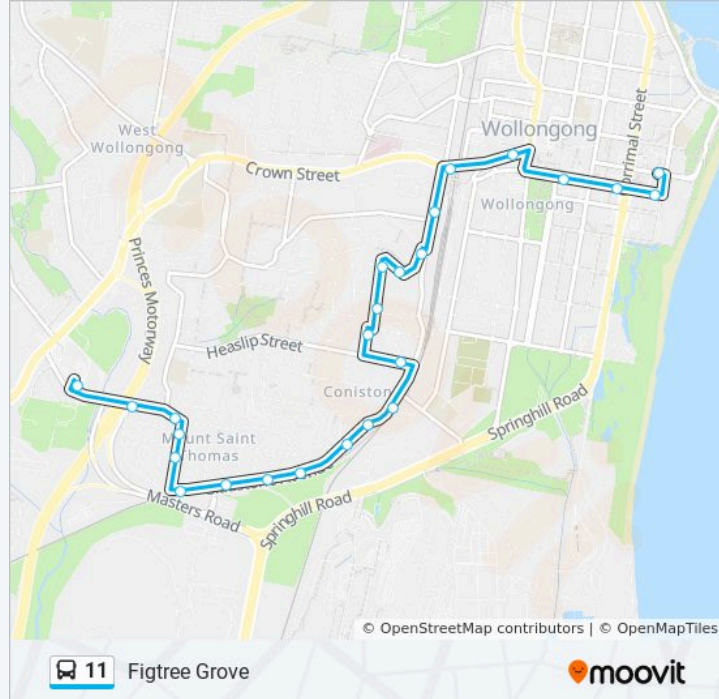

### Direction: Figtree Grove

25 stops

[VIEW LINE SCHEDULE](#)

- WIN Entertainment Centre, Crown St
- Burelli St at Harbour St
- Wollongong City Council & Library, Burelli St
- Wollongong Central, Burelli St, Stand C
- Crown St after Keira St
- Crown St at Gladstone Ave
- Gladstone Ave opp TAFE Illawarra
- Strathhearn Ave after Rawlinson Ave
- Lauder Ave at Strathhearn Ave
- Jutland Ave opp Sea View Rd
- Jutland Ave at South St
- Myrtle St at Union St
- Heaslip St after Mackie st
- Gladstone Ave after Bridge St
- Gladstone Ave opp Robertson St
- Gladstone Ave opp Ocean St
- Gladstone Ave opp 226
- Gladstone Ave opp John St
- Gladstone Ave opp Prospect St
- Gladstone Ave opp Mount St
- Taronga Ave at Moran Pde

### 11 bus Info

**Direction:** Figtree Grove

**Stops:** 25

**Trip Duration:** 18 min

**Line Summary:**

Taronga Ave opp Ocean St

The Ave after Taronga Ave

The Ave at Masters Rd

Figtree Grove Shopping Centre, Figtree Grove  
Carpark

### Direction: Wollongong

48 stops

[VIEW LINE SCHEDULE](#)

University of Wollongong, Northfields Ave, Stand B

Irvine St opp Madoline St

Murphys Ave at Waitangi St

Murphys Ave opp Wollongong Conservatorium of Music