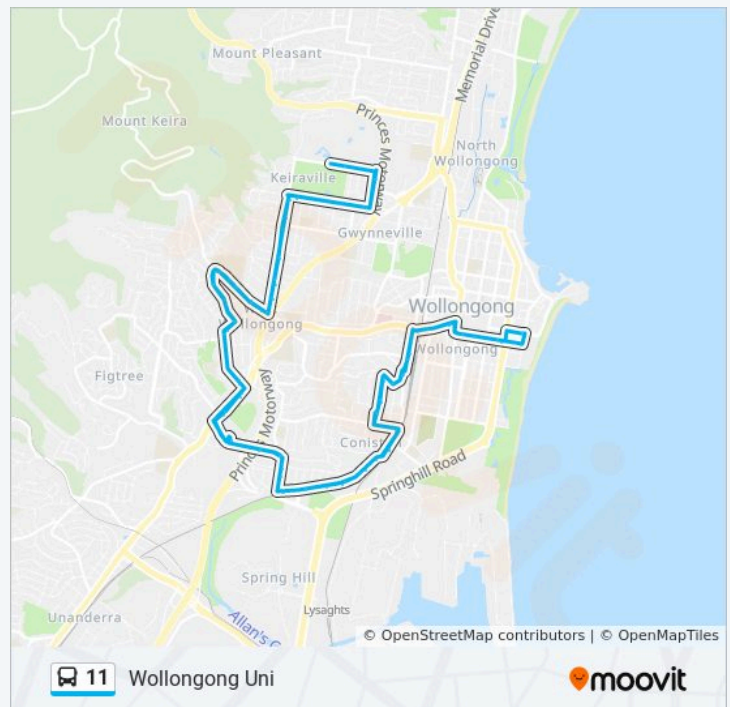

Figtree Grove Shopping Centre, Princes Hwy

Figtree Grove Shopping Centre, Figtree Grove Carpark

The Ave opp Masters Rd

The Ave before Taronga Ave

Taronga Ave at Ocean St

Gladstone Ave before Mount St

Gladstone Ave at Prospect St

Gladstone Ave at John St

226 Gladstone Ave

Gladstone Ave at Ocean St

Gladstone Ave at Robertson St

Gladstone Ave before Bridge St

Heaslip st after Gladstone Ave

Myrtle St at Union St

Jutland Ave opp South St

## Direction: Wollongong Uni

91 stops

[VIEW LINE SCHEDULE](#)

WIN Entertainment Centre, Crown St  
Burelli St at Harbour St  
Wollongong City Council & Library, Burelli St  
Wollongong Central, Burelli St, Stand C  
Crown St after Keira St  
Crown St at Gladstone Ave  
Gladstone Ave opp TAFE Illawarra  
Strathearn Ave after Rawlinson Ave  
Lauder Ave at Strathearn Ave  
Jutland Ave opp Sea View Rd  
Jutland Ave at South St  
Myrtle St at Union St  
Heaslip St after Mackie st  
Gladstone Ave after Bridge St  
Gladstone Ave opp Robertson St  
Gladstone Ave opp Ocean St  
Gladstone Ave opp 226  
Gladstone Ave opp John St  
Gladstone Ave opp Prospect St  
Gladstone Ave opp Mount St  
Taronga Ave at Moran Pde  
Taronga Ave opp Ocean St  
The Ave after Taronga Ave  
The Ave at Masters Rd  
Figtree Grove Shopping Centre, Figtree Grove Carpark  
Princes Hwy opp Figtree Grove Shopping Centre  
Princes Hwy at Thames St  
London Dr opp Shaftsbury Ave  
London Dr before Therry St

## 11 bus Info

**Direction:** Wollongong Uni

**Stops:** 91

**Trip Duration:** 85 min

**Line Summary:**

Pooraka Ave after Uralba St

Yellagong St at Pooraka Ave

Yellagong St at Bimbadeen Ave