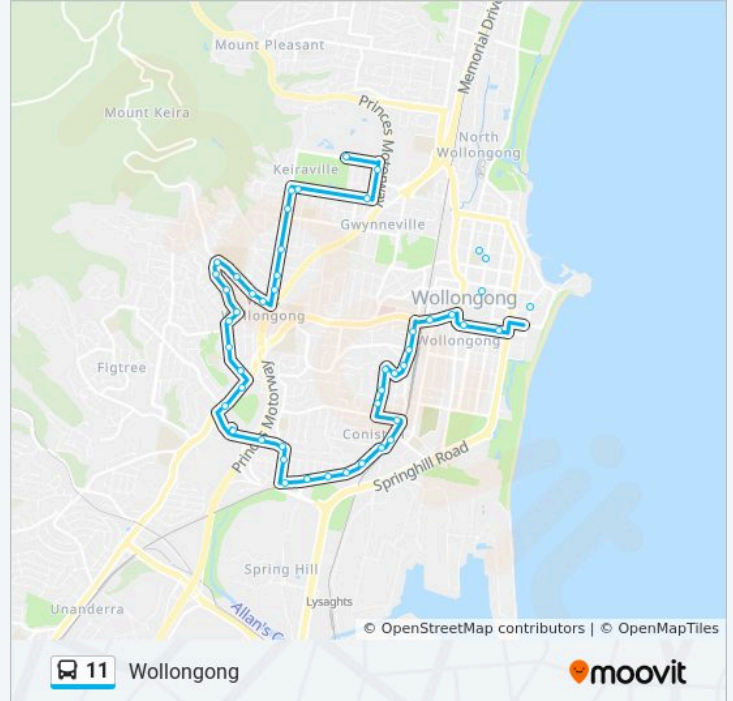

Figtree Grove Shopping Centre, Princes Hwy

Figtree Grove Shopping Centre, Figtree Grove Carpark

The Ave opp Masters Rd

The Ave before Taronga Ave

Taronga Ave at Ocean St

Gladstone Ave before Mount St

Gladstone Ave at Prospect St

Gladstone Ave at John St

226 Gladstone Ave

Gladstone Ave at Ocean St

Gladstone Ave at Robertson St

Gladstone Ave before Bridge St

Heaslip st after Gladstone Ave

Myrtle St at Union St

Jutland Ave opp South St

Jutland Ave at Sea View Rd

Lauder Ave before Strathhearn Ave

Strathhearn Ave before Rawlinson Ave

TAFE Illawarra, Gladstone Ave

Gladstone Ave at Fredrick St

Crown St opp Station St

Crown St before Keira St

Wollongong Central, Burelli St, Stand E

## Direction: Wollongong Uni

91 stops

[VIEW LINE SCHEDULE](#)

WIN Entertainment Centre, Crown St  
Burelli St at Harbour St  
Wollongong City Council & Library, Burelli St  
Wollongong Central, Burelli St, Stand C  
Crown St after Keira St  
Crown St at Gladstone Ave  
Gladstone Ave opp TAFE Illawarra  
Strathearn Ave after Rawlinson Ave  
Lauder Ave at Strathearn Ave  
Jutland Ave opp Sea View Rd  
Jutland Ave at South St  
Myrtle St at Union St  
Heaslip St after Mackie st  
Gladstone Ave after Bridge St  
Gladstone Ave opp Robertson St  
Gladstone Ave opp Ocean St  
Gladstone Ave opp 226  
Gladstone Ave opp John St  
Gladstone Ave opp Prospect St  
Gladstone Ave opp Mount St  
Taronga Ave at Moran Pde  
Taronga Ave opp Ocean St  
The Ave after Taronga Ave  
The Ave at Masters Rd  
Figtree Grove Shopping Centre, Figtree Grove Carpark  
Princes Hwy opp Figtree Grove Shopping Centre  
Princes Hwy at Thames St  
London Dr opp Shaftsbury Ave  
London Dr before Therry St