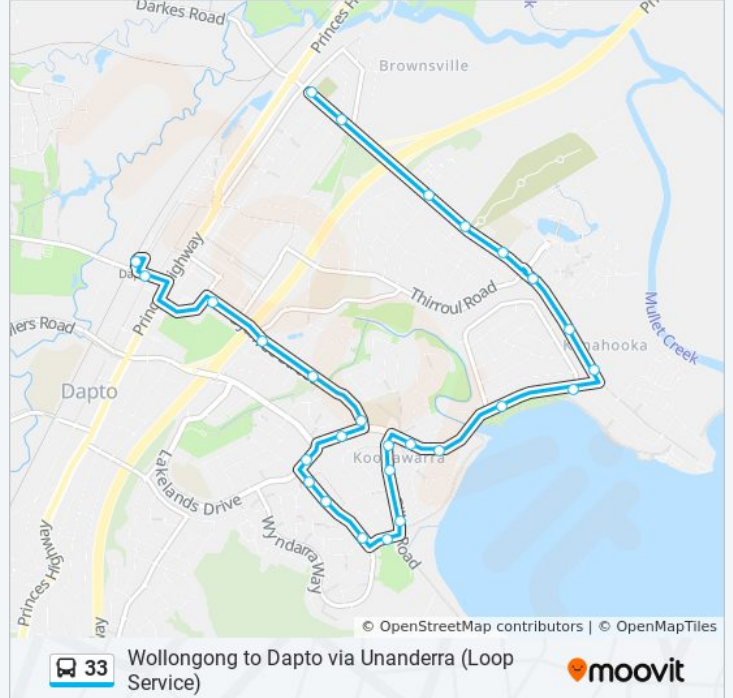

Use the Moovit App to find the closest 33 bus station near you and find out when is the next 33 bus arriving.

Direction: Dapto

27 stops

[VIEW LINE SCHEDULE](#)

- Kanahooka Rd after Prince Edward Dr
- Kanahooka Rd after St Lukes Ave
- Kanahooka Rd opp Myee St
- Kanahooka Rd at Valley Way
- Hayes Park Public School, Kanahooka Rd
- Kanahooka Rd after Forest Grove Dr
- Kanahooka Rd opp Hoyt St
- Kanahooka Rd opp Lakeside Dr
- Lakeside Dr opp Edgeworth Ave
- Lakeside Dr opp Edgeworth Ave
- Fowlers Rd after Lakeside Dr
- Fowlers Rd opp Koonawarra Community Centre
- Gilba Rd opp Galong Cres
- Gilba Rd opp Goondah Ave
- Gilba Rd at Illaroo Pde
- Karingal Cres opp Kimbarra Cres
- Wyndarra Way at Wybalena Ave
- Wyndarra Way at Weemala Cres
- Wyndarra Way opp Kurrawa Cres
- Lakelands Dr after Parkside Dr
- Fowlers Rd opp Gowrie St

Direction: Dapto

Stops: 27

Trip Duration: 14 min

Line Summary:

Byamee St opp Koonawarra Public School

Byamee St opp Bambil Cres

Byamee St at Cirrus St

Byamee St before Moombara St

Bong Bong Rd opp Dapto Leagues Club

Dapto Station, Station St

Direction: Dapto Mall

55 stops

[VIEW LINE SCHEDULE](#)

WIN Entertainment Centre, Crown St

Burelli St at Harbour St

Wollongong City Council & Library, Burelli St

The Illawarra Grammar School, Princes Hwy

Princes Hwy opp Thames St

Figtree Grove Shopping Centre, Princes Hwy

Princes Hwy before Woodrow Pl

Princes Hwy opp Gibsons Rd

Princes Hwy opp Sorensen Dr

Princes Hwy after O'Donnell Dr