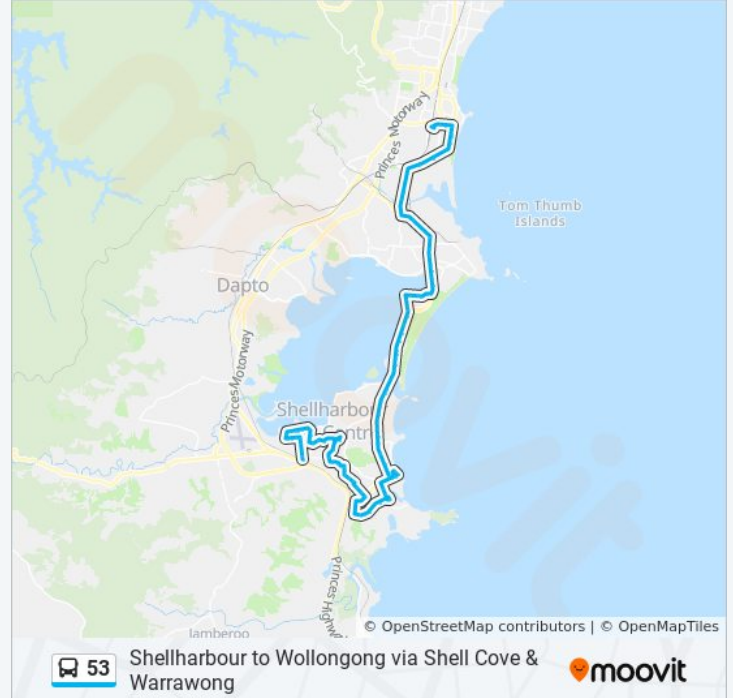

College Ave opp Cygnet Ave

Glider Ave at Kangaroo Dr

Glider Ave opp Wallaby St

Pioneer Dr before Brunderee Rd

Brunderee Rd before Tyrrell St

Brunderee Rd after Tyrrel St

Brunderee Rd before Baragoot Rd

Brunderee Rd before Willinga Rd

Willinga Rd opp Woodburn Tce

Munmorah Cct after Jindabyne Rd

Lakewood Bvd after Garnett Gr

Southern Cross Bvd before Monkhouse Pde

Southern Cross Bvd before Banks Dr

Southern Cross Bvd after Banks Dr

Cove Bvd opp Whitsunday Dr

Shell Cove Shopping Centre

Harbour Bvd after Aquatic Dr

Warrigal Shell Cove, Harbour Bvd

Wentworth St after Addison St

St Paul's Anglican Church, Towns St

Little Park, Wollongong St

Addison St at Wentworth St

Addison St before Mary St

Shellharbour Public School, Mary St

Shellharbour Rd opp Amity College

Shellharbour Rd after Woodlands Dr

Shellharbour Rd opp Barrack Ave

Shellharbour Rd after Roberts Ave

Shellharbour Rd opp Jason Ave

Shellharbour Rd at Sunset Ave

Shellharbour Rd at William Ave

Shellharbour Rd opp Terry Ave

Shellharbour Rd after Lake Entrance Rd